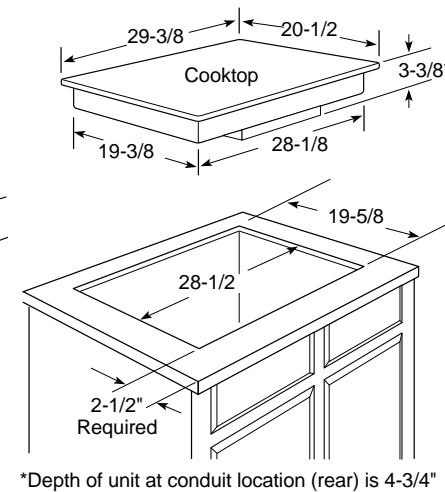

Profile Performance Series™

JP930BABB—GE Profile Performance™ 30" CleanDesign Cooktop

Counter Installation (in inches)

Cooktop Dimensions (in inches)

KW Rating	
240V	8.1
208V	6.1
Breaker Size	
40 Amps†	

†Note: Check local codes for required breaker size

Note: If installed with a GE Telescopic Downdraft System, consult both cooktop and downdraft installation instructions packed with product before installing. Cooktop gas/electric supply may need to be re-routed to install downdraft. **A minimum 26" deep cabinet is required for this installation. Most standard cabinets are only 24" deep.**

Installation Information: Requires a 5" free area between the bottom of the cooktop to any combustible material, i.e., shelving. Free area not required when installing wall oven underneath cooktop. Refer to installation instructions. Requires an 18" minimum from cooktop to adjacent overhead cabinets. Units are furnished with a 48" flexible armored cable.