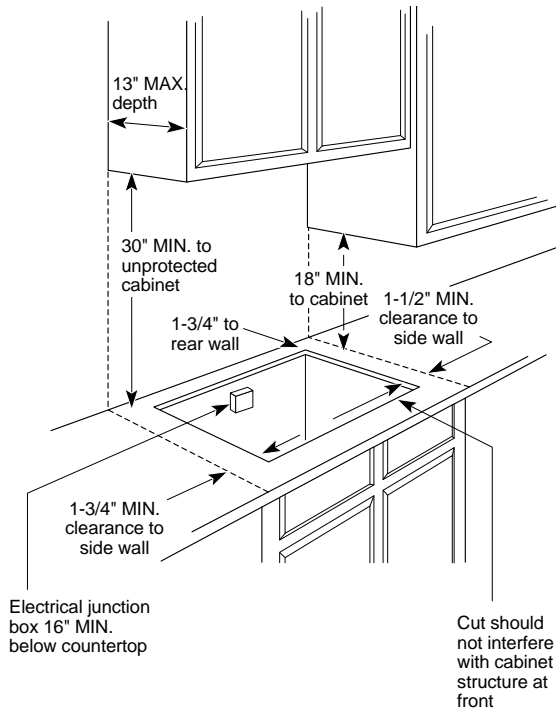

Profile Performance Series™

JP930BABB—GE Profile Performance™ 30" CleanDesign Cooktop

Counter Installation (in inches)

Cooktop Dimensions (in inches)

KW Rating	
240V	8.1
208V	6.1
Breaker Size	
40 Amps†	

†Note: Check local codes for required breaker size

Note: If installed with a GE Telescopic Downdraft System, consult both cooktop and downdraft installation instructions packed with product before installing. Cooktop gas/electric supply may need to be re-routed to install downdraft. **A minimum 26" deep cabinet is required for this installation. Most standard cabinets are only 24" deep.**

Installation Information: Requires a 5" free area between the bottom of the cooktop to any combustible material, i.e., shelving. Free area not required when installing wall oven underneath cooktop. Refer to installation instructions. Requires an 18" minimum from cooktop to adjacent overhead cabinets. Units are furnished with a 48" flexible armored cable.