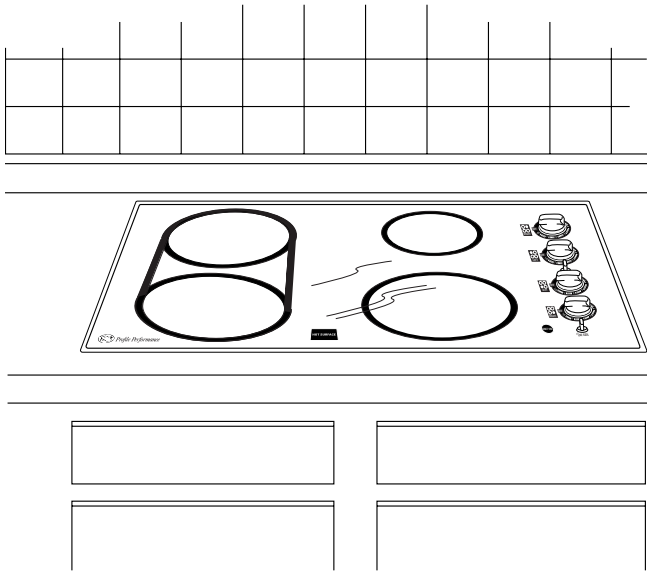

Installation Information: Requires a 5" free area between the bottom of the cooktop to any combustible material, i.e., shelving. Free area not required when installing wall oven underneath cooktop. Refer to installation instructions. Requires an 18" minimum from cooktop to adjacent overhead cabinets. Units are furnished with a 48" flexible armored cable.

Before installing, consult installation instructions packed with product for current dimensional data. 36" CleanDesign cooktops are approved for use over GE 30" Single Wall Ovens only.

30" CleanDesign cooktops are approved for use over select GE 27" or 30" Single Wall Ovens.

Refer to cooktop and wall oven installation instructions packed with wall oven for current dimensional data.

For answers to your Monogram®, GE Profile Performance Series™, GE Profile™ or GE appliance questions, call GE Answer Center® service, 800.626.2000.

Profile Performance Series™

JP930CACC—GE Profile Performance™ 30" CleanDesign Cooktop

Features and Benefits

- 30" Frameless Smooth-Surface Glass-Ceramic Cooktop
- 4 Ribbon Heating Elements
- One Dual 6 1/2" / 9" (2500W), Two 7" (1800W) with Bridge Element and One 6" (1200W) Ribbon Heating Elements
- 4 Hot Surface Indicator Lights
- Fingerprint and Scratch Resistant Patterned Glass Surface
- Model JP930SASS—Stainless Steel
- Model JP930WAWW—White on White
- Model JP930BABB—Black on Black
- Model JP930AAAA—Almond on Almond
- Model JP930CACC—Bisque
- Model JP930TBWW—True White