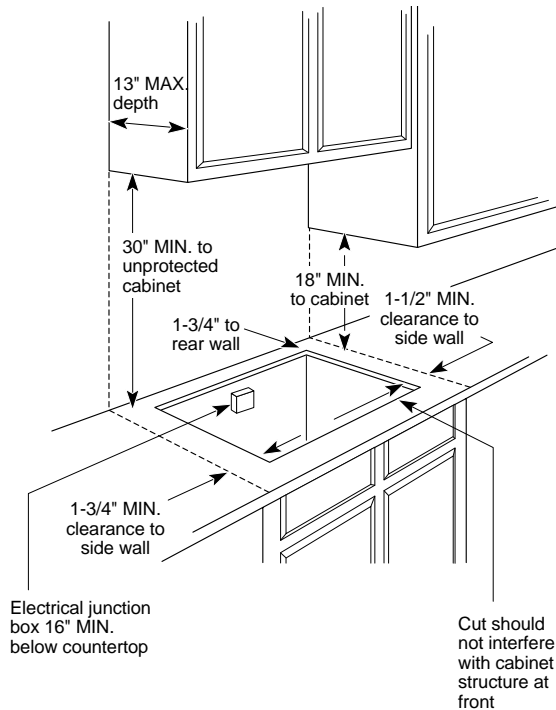

Profile Performance Series™

JP930CACC—GE Profile Performance™ 30" CleanDesign Cooktop

Counter Installation (in inches)

Cooktop Dimensions (in inches)

| KW Rating | |
|--------------|-----|
| 240V | 8.1 |
| 208V | 6.1 |
| Breaker Size | |
| 40 Amps† | |

†Note: Check local codes for required breaker size

Note: If installed with a GE Telescopic Downdraft System, consult both cooktop and downdraft installation instructions packed with product before installing. Cooktop gas/electric supply may need to be re-routed to install downdraft. **A minimum 26" deep cabinet is required for this installation. Most standard cabinets are only 24" deep.**

Installation Information: Requires a 5" free area between the bottom of the cooktop to any combustible material, i.e., shelving. Free area not required when installing wall oven underneath cooktop. Refer to installation instructions. Requires an 18" minimum from cooktop to adjacent overhead cabinets. Units are furnished with a 48" flexible armored cable.