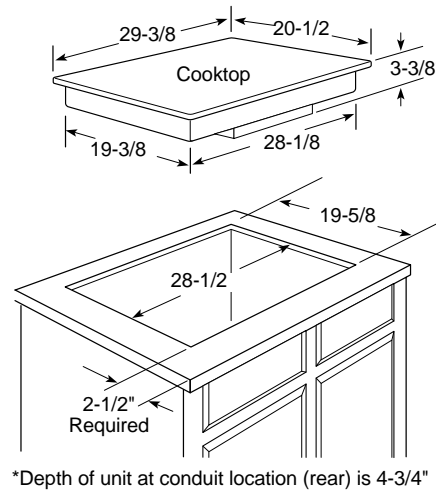

Profile Performance Series™

JP930CACC—GE Profile Performance™ 30" CleanDesign Cooktop

Counter Installation (in inches)

Cooktop Dimensions (in inches)

| KW Rating | |
|--------------|-----|
| 240V | 8.1 |
| 208V | 6.1 |
| Breaker Size | |
| 40 Amps† | |

†Note: Check local codes for required breaker size

Note: If installed with a GE Telescopic Downdraft System, consult both cooktop and downdraft installation instructions packed with product before installing. Cooktop gas/electric supply may need to be re-routed to install downdraft. **A minimum 26" deep cabinet is required for this installation. Most standard cabinets are only 24" deep.**

Installation Information: Requires a 5" free area between the bottom of the cooktop to any combustible material, i.e., shelving. Free area not required when installing wall oven underneath cooktop. Refer to installation instructions. Requires an 18" minimum from cooktop to adjacent overhead cabinets. Units are furnished with a 48" flexible armored cable.