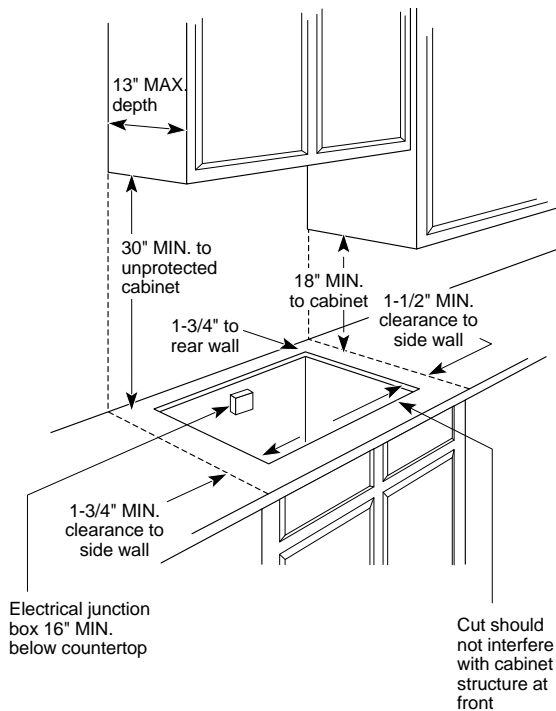

Profile Performance Series™

JP930SASS—GE Profile Performance™ 30" CleanDesign Cooktop

Counter Installation (in inches)

Cooktop Dimensions (in inches)

KW Rating	
240V	8.1
208V	6.1
Breaker Size	
40 Amps†	

†Note: Check local codes for required breaker size

Note: If installed with a GE Telescopic Downdraft System, consult both cooktop and downdraft installation instructions packed with product before installing. Cooktop gas/electric supply may need to be re-routed to install downdraft. **A minimum 26" deep cabinet is required for this installation. Most standard cabinets are only 24" deep.**

Installation Information: Requires a 5" free area between the bottom of the cooktop to any combustible material, i.e., shelving. Free area not required when installing wall oven underneath cooktop. Refer to installation instructions. Requires an 18" minimum from cooktop to adjacent overhead cabinets. Units are furnished with a 48" flexible armored cable.