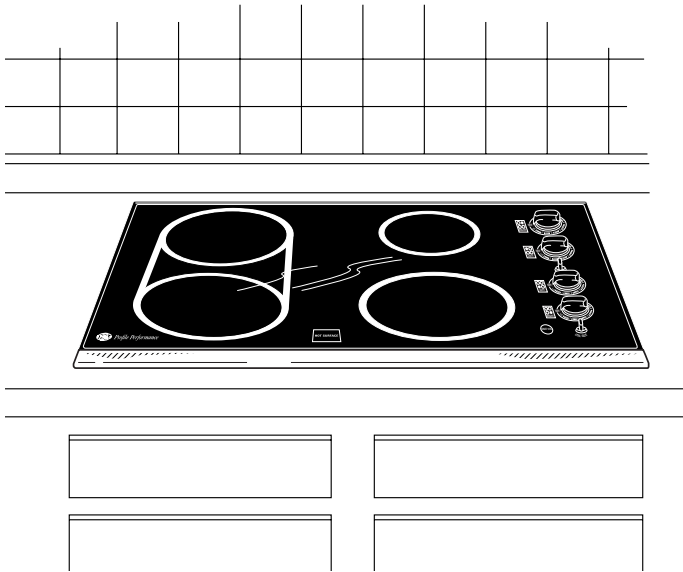

Before installing, consult installation instructions packed with product for current dimensional data. 36" CleanDesign cooktops are approved for use over GE 30" Single Wall Ovens only.

30" CleanDesign cooktops are approved for use over select GE 27" or 30" Single Wall Ovens.

Refer to cooktop and wall oven installation instructions packed with wall oven for current dimensional data.

For answers to your Monogram®, GE Profile Performance Series™, GE Profile™ or GE appliance questions, call GE Answer Center® service, 800.626.2000.

Profile Performance Series™

JP930SASS—GE Profile Performance™ 30" CleanDesign Cooktop

Features and Benefits

- 30" Frameless Smooth-Surface Glass-Ceramic Cooktop
- 4 Ribbon Heating Elements
- One Dual 6"/9" (2500W), Two 7" (1800W) with Bridge Element and One 6" (1200W) Ribbon Heating Elements
- 4 Hot Surface Indicator Lights
- Fingerprint and Scratch Resistant Patterned Glass Surface
- Model JP930SASS—Stainless Steel
- Model JP930WAWW—White on White
- Model JP930BABB—Black on Black
- Model JP930AAAA—Almond on Almond
- Model JP930CACC—Bisque
- Model JP930TBWW—True White