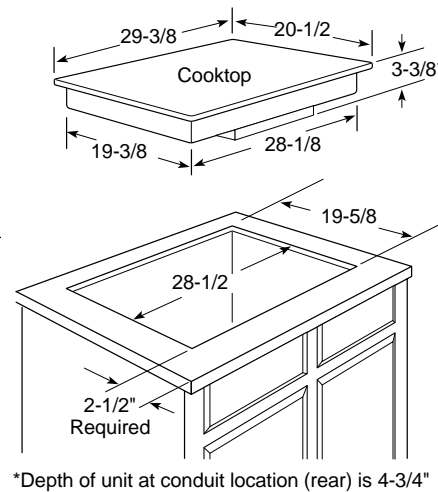

Profile Performance Series™

JP930SASS—GE Profile Performance™ 30" CleanDesign Cooktop

Counter Installation (in inches)

Cooktop Dimensions (in inches)

KW Rating	
240V	8.1
208V	6.1
Breaker Size	
40 Amps†	

†Note: Check local codes for required breaker size

Note: If installed with a GE Telescopic Downdraft System, consult both cooktop and downdraft installation instructions packed with product before installing. Cooktop gas/electric supply may need to be re-routed to install downdraft. **A minimum 26" deep cabinet is required for this installation. Most standard cabinets are only 24" deep.**

Installation Information: Requires a 5" free area between the bottom of the cooktop to any combustible material, i.e., shelving. Free area not required when installing wall oven underneath cooktop. Refer to installation instructions. Requires an 18" minimum from cooktop to adjacent overhead cabinets. Units are furnished with a 48" flexible armored cable.