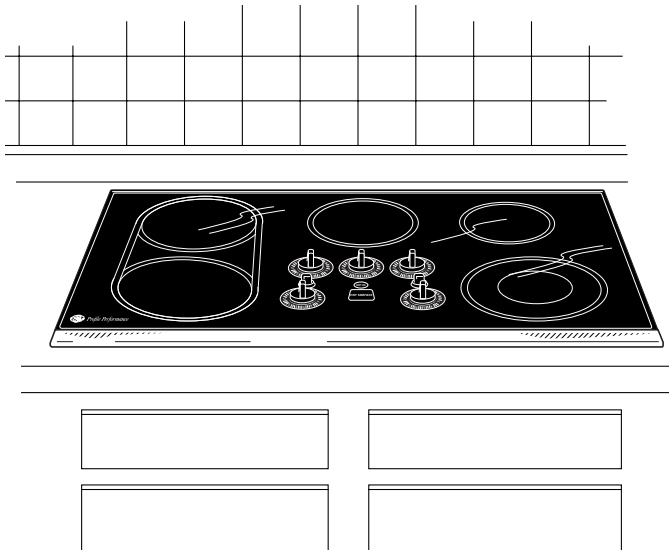

Before installing, consult installation instructions packed with product for current dimensional data.

36" CleanDesign cooktops are approved for use over GE 30" Single Wall Ovens only.

30" CleanDesign cooktops are approved for use over select GE 27" or 30" Single Wall Ovens.

Refer to cooktop and wall oven installation instructions packed with wall oven for current dimensional data.

For answers to your Monogram®, GE Profile Performance Series™, GE Profile™ or GE appliance questions, call GE Answer Center® service, 800.626.2000.

#### Features and Benefits

- 30" Frameless Smooth-Surface Glass-Ceramic Cooktop
- 4 Ribbon Heating Elements
- One Dual 6"/9" (2500W), Two 7" (1800W) with Bridge Element and One 6" (1200W) Ribbon Heating Elements
- 4 Hot Surface Indicator Lights
- Fingerprint and Scratch Resistant Patterned Glass Surface
- Model JP930SASS—Stainless Steel
- Model JP930WAWW—White on White
- Model JP930BABB—Black on Black
- Model JP930AAAA—Almond on Almond
- Model JP930CACC—Bisque
- Model JP930TBWW—True White