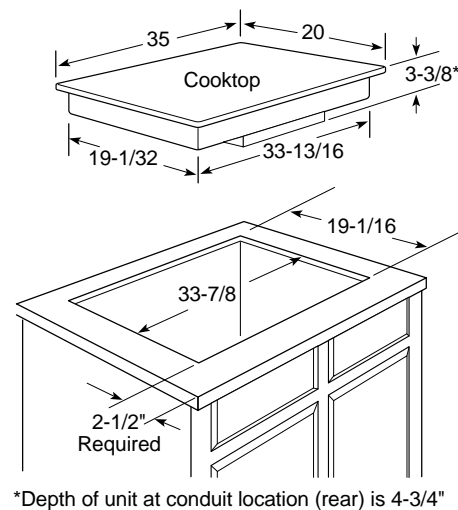

### Cooktop Dimensions (in inches)

KW Rating	
240V	9.6
208V	7.2
Breaker Size	
40 Amps†	

†Note: Check local codes for required breaker size

**Note:** If installed with a GE Telescopic Downdraft System, consult both cooktop and downdraft installation instructions packed with product before installing. Cooktop gas/electric supply may need to be re-routed to install downdraft.