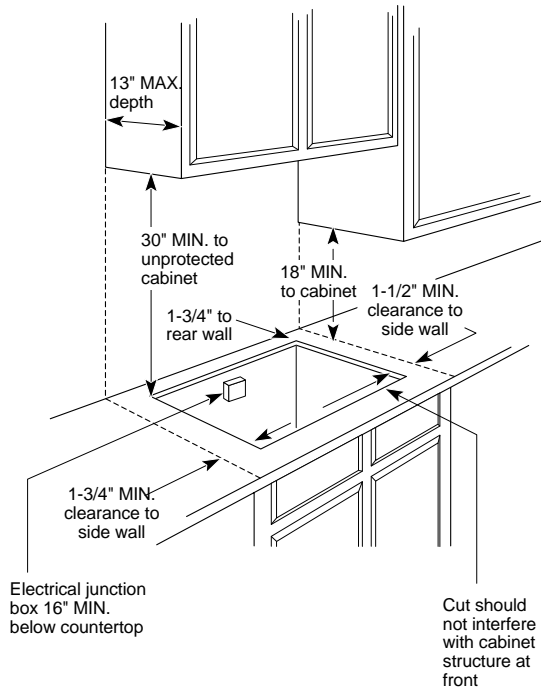

### Cooktop Dimensions (in inches)

KW Rating	
240V	9.6
208V	7.2
Breaker Size	
40 Amps†	

†Note: Check local codes for required breaker size

**Note:** If installed with a GE Telescopic Downdraft System, consult both cooktop and downdraft installation instructions packed with product before installing. Cooktop gas/electric supply may need to be re-routed to install downdraft.