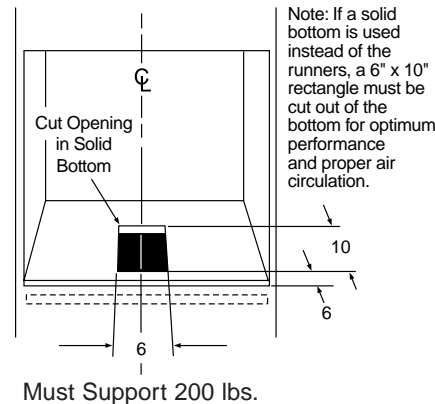

Must Support 200 lbs.