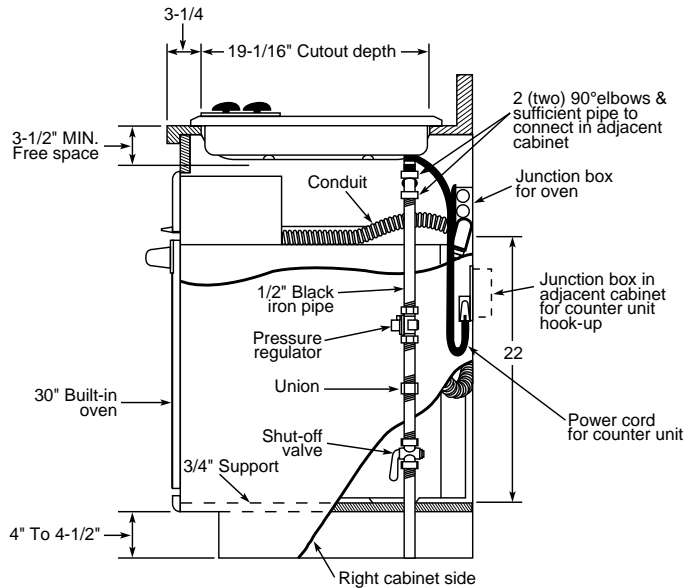

### Optional Undercounter Installation with 36" Gas Cooktop (in inches)

Side View

Most 30" Wall Cabinets can be used with this unit.

### Single Oven Wall-Mount or Cabinet Installation Dimensions (in inches)

Allow minimum of 21" for clearance to adjacent corners, drawers, walls, or etc.  
 A=Allow 1" overlap of oven over top and bottom edges of cutout.  
 B=Allow 11/16"-3/4" for overlap of oven over side edges of cutout.