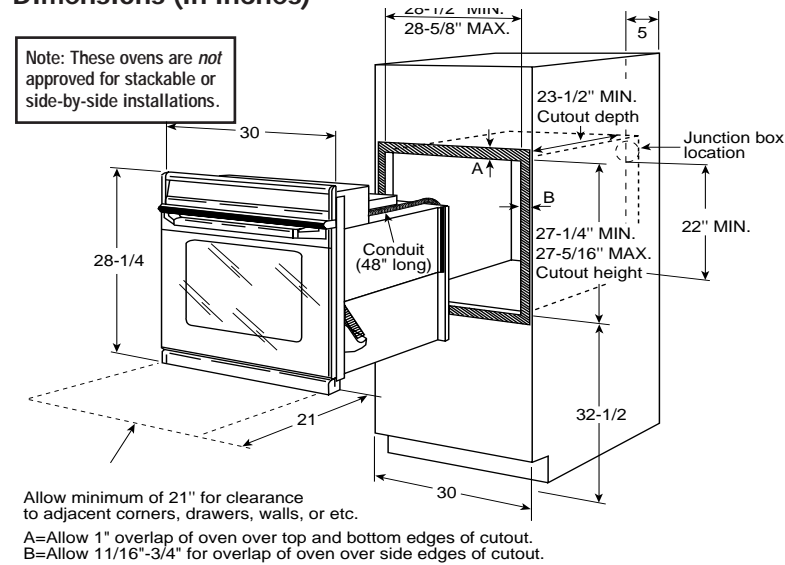

## JT910SYSS—GE Profile Performance™ 30" Built-In Single Oven

### Optional Undercounter Installation with 36" Gas Cooktop (in inches)

Side View

Most 30" Wall Cabinets can be used with this unit.

### Single Oven Wall-Mount or Cabinet Installation Dimensions (in inches)

Allow minimum of 21" for clearance to adjacent corners, drawers, walls, or etc.  
 A=Allow 1" overlap of oven over top and bottom edges of cutout.  
 B=Allow 11/16"-3/4" for overlap of oven over side edges of cutout.