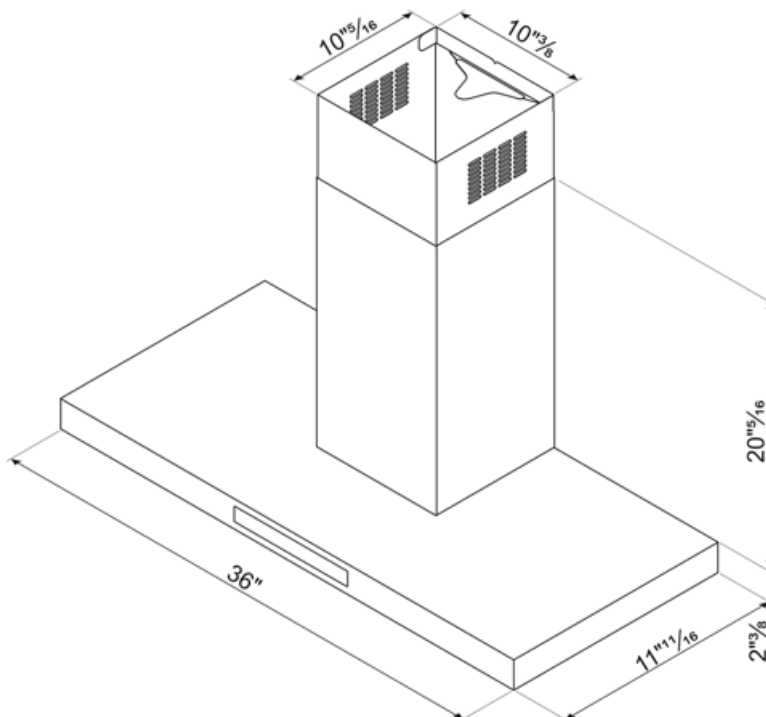

□	□

Accessories Included

Vent reduction Yes

Performance / Energy Label

Annual consumption efficiency 54 kWh/year

Electrical Connection

Voltage 110-127 V
Frequency (Hz) 60 Hz

Power supply cable length 1500 "
Plug (B) NEMA 5-15P

Also available

Available colors Matt white, Matt Black