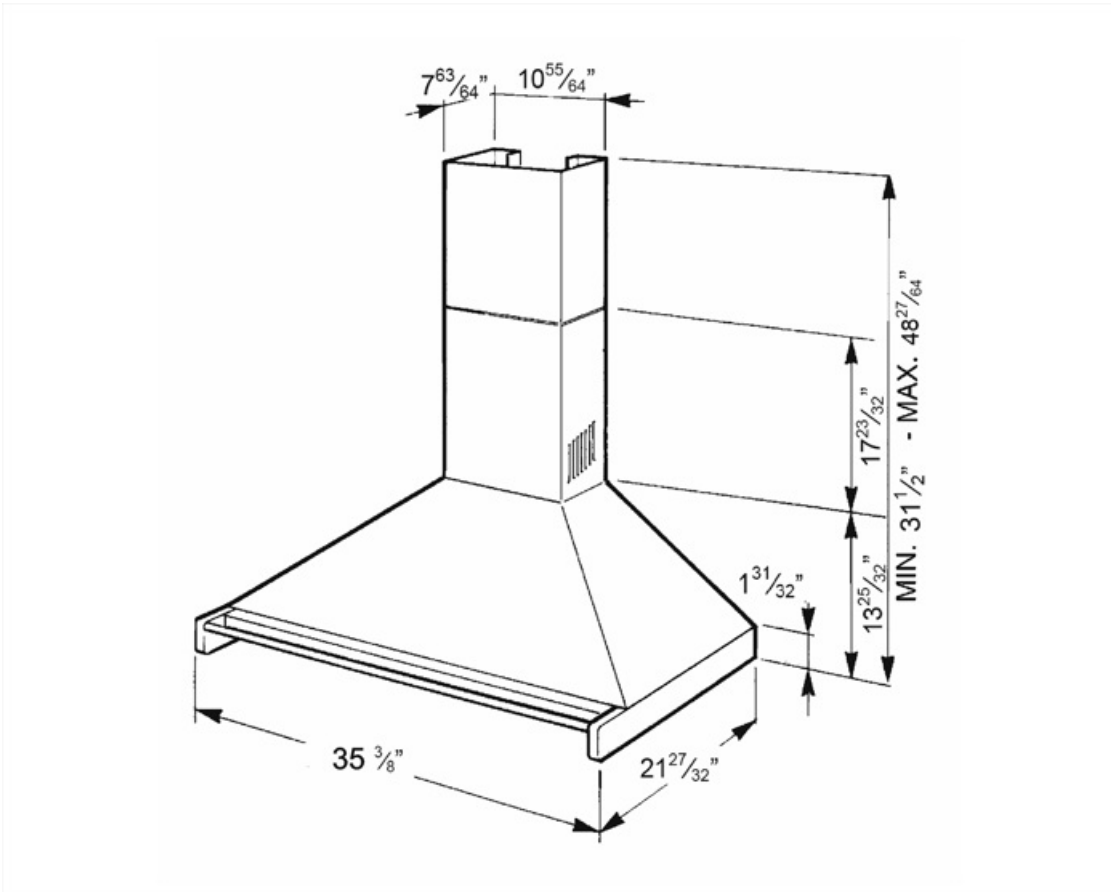

Speed 3	551	61
Speed level 4	665	69

Electrical Connection

Electrical connection rating	495 W	Frequency (Hz)	60 Hz
Voltage	120 V	Power supply cable length	1000 "