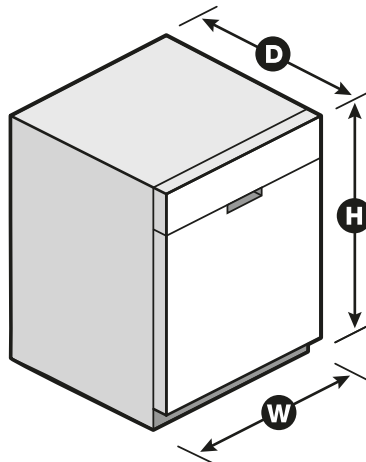

*Per IEC standards. NOTE: Dimensions are for planning purposes only. For complete details, see Installation Instructions packed with product. Specifications subject to change without notice.

®/™ © 2020. All rights reserved. Printed in the U.S.A. D200052XXA. KDTE204GSPECSHEETV01.