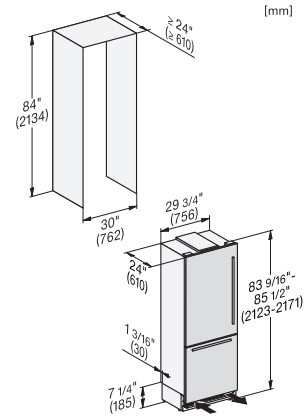

View from the front, 1. Mains connection cable, L = 3000 mm (118 inch), 2. Water connection L = 1800 mm (70 inch)

KFMC3632R+L, KFMC3836R+L, KFMC3834R+L, MasterCool III, installation, panel ready

Information for KFMC 3632 L + R, KFMC 3836 L + R (US/CD) only, View from the front, 1. Mains connection cable, L = 3000 mm (118 inch), 2. Water connection L = 1800 mm (70 inch), Information for KFMC 3834 L + R (EU), 1. Mains connection cable, L = 3000 mm, 2. Water connection L = 18mm mm