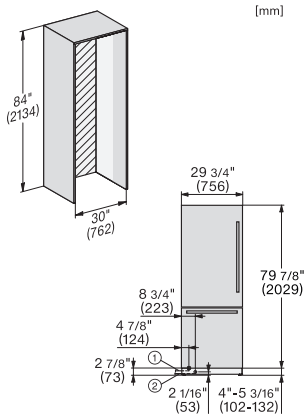

KFMC 3836 L

MasterCool™ fridge-freezer

MasterFresh Pro | Cameras | AirClean system | IceMaker | Water dispenser

KFMC3632R+L, KFMC3836R+L, MasterCool III, stainless steel frame, stainless steel front, installation

View from the front, 1. Mains connection cable, L = 3000 mm (118 inch), 2. Water connection L = 1800 mm (70 inch)