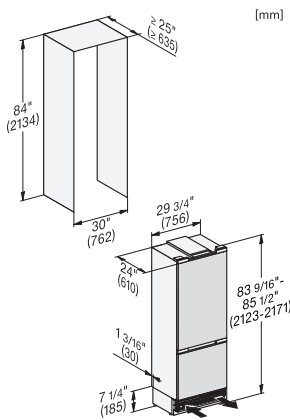

KFMC3632R+L, KFMC3836R+L, KFMC3834R+L, MasterCool III, integration, panel ready