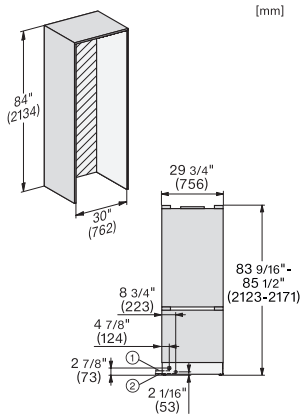

View from the front, 1. Mains connection cable, L = 3000 mm (118 inch), 2. Water connection L = 1800 mm (70 inch)

KFMC3632R+L, KFMC3836R+L, KFMC3834R+L, MasterCool III, installation, panel ready

Information for KFMC 3632 L + R, KFMC 3836 L + R (US/CD) only, View from the front, 1. Mains connection cable, L = 3000 mm (118 inch), 2. Water connection L = 1800 mm (70 inch), Information for KFMC 3834 L + R (EU), 1. Mains connection cable, L = 3000 mm, 2. Water connection L = 18mm mm