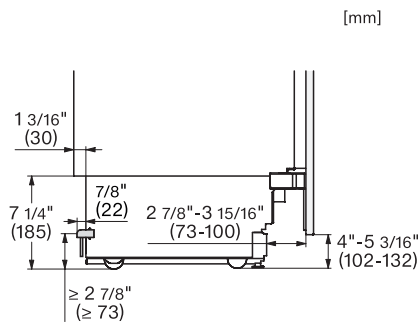

KFMC 3836 R

MasterCool™ fridge-freezer

MasterFresh Pro | Cameras | AirClean system | IceMaker | Water dispenser

View from the front, 1. Mains connection cable, L = 3000 mm (118 inch), 2. Water connection L = 1800 mm (70 inch)

Information for KFMC 3632 L + R, KFMC 3836 L + R (US/CD) only, View from the front, 1. Mains connection cable, L = 3000 mm (118 inch), 2. Water connection L = 1800 mm (70 inch), Information for KFMC 3834 L + R (EU), 1. Mains connection cable, L = 3000 mm, 2. Water connection L = 18mm mm

1. 60 kg / 132,2 lbs, 2. 17 kg / 37,5 lbs