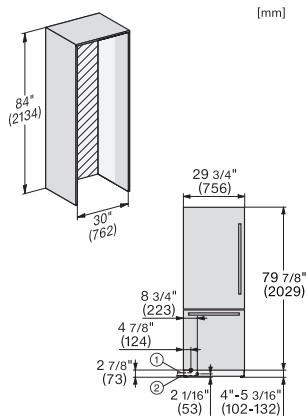

KFMC 3836 R

MasterCool™ fridge-freezer

MasterFresh Pro | Cameras | AirClean system | IceMaker | Water dispenser

KFMC3632R+L, KFMC3836R+L, MasterCool III, stainless steel frame, stainless steel front, installation

View from the front, 1. Mains connection cable, L = 3000 mm (118 inch), 2. Water connection L = 1800 mm (70 inch)