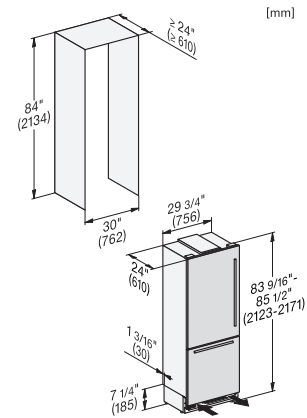

View from the front, 1. Mains connection cable, L = 3000 mm (118 inch), 2. Water connection L = 1800 mm (70 inch)

KFMC3632R+L, KFMC3836R+L, KFMC3834R+L, MasterCool III, installation, panel ready

Information for KFMC 3632 L + R, KFMC 3836 L + R (US/CD) only, View from the front, 1. Mains connection cable, L = 3000 mm (118 inch), 2. Water connection L = 1800 mm (70 inch), Information for KFMC 3834 L + R (EU), 1. Mains connection cable, L = 3000 mm, 2. Water connection L = 18mm mm