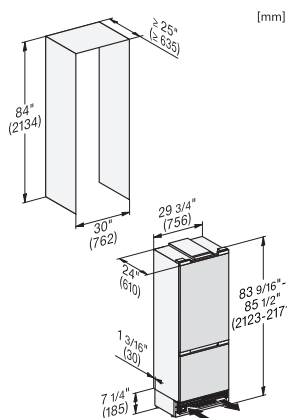

KFMC3632R+L, KFMC3836R+L, KFMC3834R+L, MasterCool III, integration, panel ready