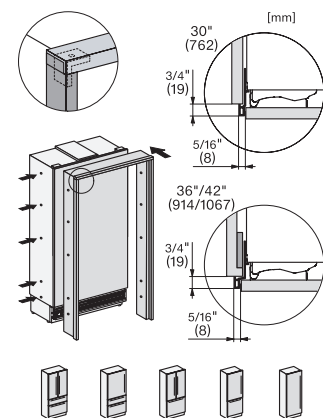

KFMC3632R+L, KFMC3642R+L, KFMC3836R+L, KFMC3858FD, MasterCool III, frame neutral, installation