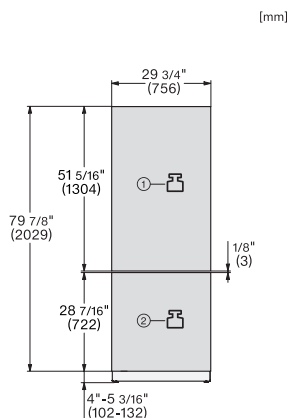

KFMC3632R+L, KFMC3836R+L, KFMC3834R+L, MasterCool III, front view, installation

1. 60 kg / 132,2 lbs, 2. 17 kg / 37,5 lbs