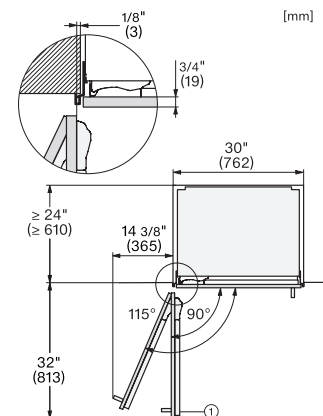

KFMC3632R+L, KFMC3642R+L, KFMC3836R+L, KFMC3834R+L, KFMC3858FD, MasterCool III, Side-view bottom, installation

KFMC3632R+L, KFMC3836R+L, MasterCool III, stainless steel frame, with stainless steel front, top view