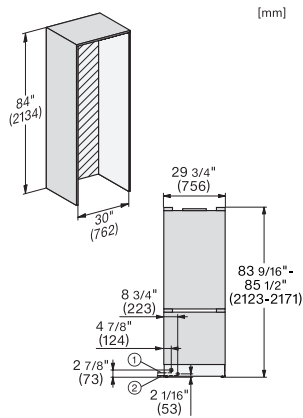

View from the front, 1. Mains connection cable, L = 3000 mm (118 inch), 2. Water connection L = 1800 mm (70 inch)

KFMC3632R+L, KFMC3836R+L, KFMC3834R+L, MasterCool III, installation, panel ready

Information for KFMC 3632 L + R, KFMC 3836 L + R (US/CD) only, View from the front, 1. Mains connection cable, L = 3000 mm (118 inch), 2. Water connection L = 1800 mm (70 inch), Information for KFMC 3834 L + R (EU), 1. Mains connection cable, L = 3000 mm, 2. Water connection L = 18mm mm