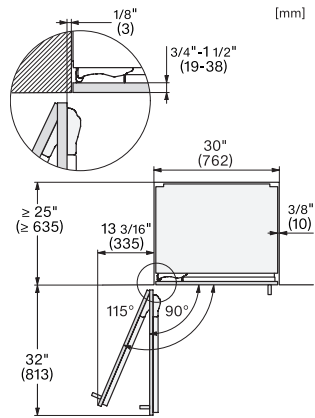

KFMC 3836 R

MasterCool™ fridge-freezer

MasterFresh Pro | Cameras | AirClean system | IceMaker | Water dispenser

KFMC3632R+L, KFMC3836R+L, KFMC3834R+L,
MasterCool III, panel ready, top view