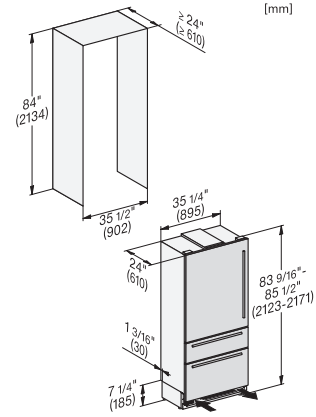

#### Technical data

Niche width in inches (mm), min.

36 (914)

Niche width in inches (mm), max.

36 (914)

Niche height in inches (mm), min.

84 1/8 (2134)

Niche height in inches (mm), max.

84 1/8 (2134)

Niche depth in in.(mm)

25 (635)

Appliance width in in.(mm)

35 1/4 (894)

Appliance height in in.(mm)

83 5/8 (2123)

Appliance depth in in.(mm)

## KFMC 3846 L

MasterCool™ fridge-freezer

MasterFresh Pro | Cameras | AirClean system | Freeze&Cool | IceMaker

KFMC3846R, KFMC3846L, MasterCool III, PACS, with stainless steel front, installation (US)

View from the front, 1. Mains connection cable, L = 3000 mm (118 inch), 2. Water connection L = 1800 mm (70 inch)

KFMC3846R, KFMC3846L, MasterCool III, installation, panel ready (US)

View from the front, 1. Mains connection cable, L = 3000 mm (118 inch), 2. Water connection L = 1800 mm (70 inch)

KFMC3846R, KFMC3846L, MasterCool III, PACS, with stainless steel front, integration (US)