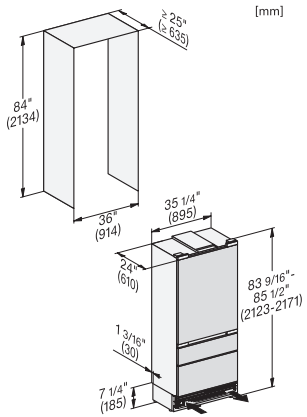

#### Technical data

Niche width in inches (mm), min.

36 (914)

Niche width in inches (mm), max.

36 (914)

Niche height in inches (mm), min.

84 1/8 (2134)

Niche height in inches (mm), max.

## KFMC 3846 L

MasterCool™ fridge-freezer

MasterFresh Pro | Cameras | AirClean system | Freeze&Cool | IceMaker

KFMC3846R, KFMC3846L, MasterCool III, PACS, with stainless steel front, installation (US)

View from the front, 1. Mains connection cable, L = 3000 mm (118 inch), 2. Water connection L = 1800 mm (70 inch)

KFMC3846R, KFMC3846L, MasterCool III, installation, panel ready (US)

View from the front, 1. Mains connection cable, L = 3000 mm (118 inch), 2. Water connection L = 1800 mm (70 inch)

KFMC3846R, KFMC3846L, MasterCool III, PACS, with stainless steel front, integration (US)