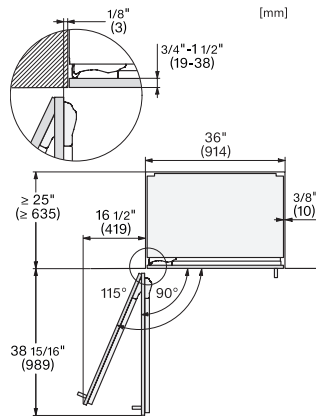

KFMC 3846 L

MasterCool™ fridge-freezer

MasterFresh Pro | Cameras | AirClean system | Freeze&Cool | IceMaker

KFMC3846R, KFMC3846L, MasterCool III, panel ready,
top view (US)