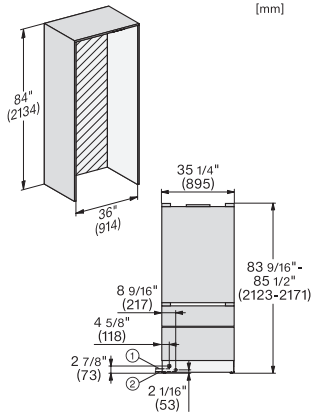

#### Technical data

Niche width in inches (mm), min.

36 (914)

Niche width in inches (mm), max.

36 (914)

Niche height in inches (mm), min.

84 1/8 (2134)

Niche height in inches (mm), max.

84 1/8 (2134)

Niche depth in in.(mm)

25 (635)

Appliance width in in.(mm)

35 1/4 (894)

Appliance height in in.(mm)

83 5/8 (2123)

Appliance depth in in.(mm)

## KFMC 3846 L

MasterCool™ fridge-freezer

MasterFresh Pro | Cameras | AirClean system | Freeze&Cool | IceMaker

KFMC3846R, KFMC3846L, MasterCool III, PACS, with stainless steel front, installation (US)

View from the front, 1. Mains connection cable, L = 3000 mm (118 inch), 2. Water connection L = 1800 mm (70 inch)

KFMC3846R, KFMC3846L, MasterCool III, installation, panel ready (US)

View from the front, 1. Mains connection cable, L = 3000 mm (118 inch), 2. Water connection L = 1800 mm (70 inch)

KFMC3846R, KFMC3846L, MasterCool III, PACS, with stainless steel front, integration (US)