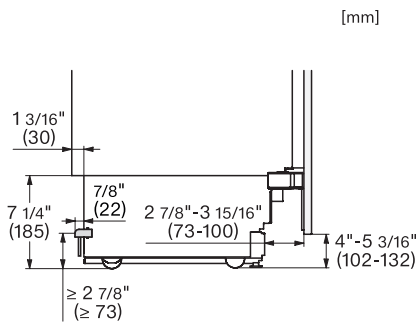

KFMC 3846 L

MasterCool™ fridge-freezer

MasterFresh Pro | Cameras | AirClean system | Freeze&Cool | IceMaker

View from the front, 1. Mains connection cable, L = 3000 mm (118 inch), 2. Water connection L = 1800 mm (70 inch)

View from the front, 1. Mains connection cable, L = 3000 mm (118 inch), 2. Water connection L = 1800 mm (70 inch)

1. 47 kg / 103,6 lbs, 2. 55 kg / 121,2 lbs, 3. 30 kg / 66,1 lbs