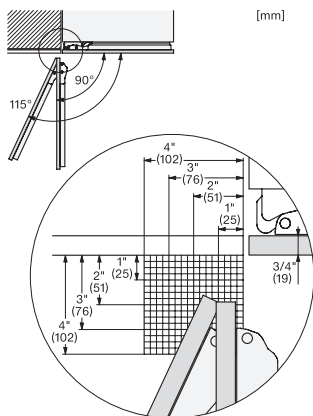

#### Technical data

Niche width in inches (mm), min.

36 (914)

Niche width in inches (mm), max.

36 (914)

Niche height in inches (mm), min.

84 1/8 (2134)

Niche height in inches (mm), max.

84 1/8 (2134)

Niche depth in in.(mm)

25 (635)

Appliance width in in.(mm)

35 1/4 (894)

Appliance height in in.(mm)

83 5/8 (2123)

Appliance depth in in.(mm)

KFMC3846R, KFMC3846L, MasterCool III, installation, panel ready (US)

View from the front, 1. Mains connection cable, L = 3000 mm (118 inch), 2. Water connection L = 1800 mm (70 inch)

KFMC3846R, KFMC3846L, MasterCool III, PACS, with stainless steel front, integration (US)

KFMC3846R, KFMC3846L, MasterCool III, integration, panel ready (US)

KFMC3846R, KFMC3846L, MasterCool III, front view, installation (US)

1. 47 kg / 103,6 lbs, 2. 55 kg / 121,2 lbs, 3. 30 kg / 66,1 lbs

KFMC3632R+L, KFMC3642R+L, KFMC3836R+L, KFMC3858FD, MasterCool III, frame neutral, installation