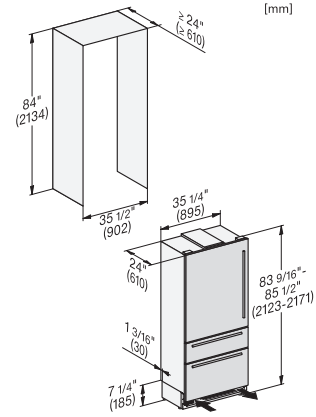

#### Technical data

Niche width in inches (mm), min.

36 (914)

Niche width in inches (mm), max.

36 (914)

Niche height in inches (mm), min.

84 1/8 (2134)

Niche height in inches (mm), max.

84 1/8 (2134)

Niche depth in in.(mm)

25 (635)

Appliance width in in.(mm)

35 1/4 (894)

Appliance height in in.(mm)

83 5/8 (2123)

Appliance depth in in.(mm)

## KFMC 3846 R

MasterCool™ fridge-freezer

MasterFresh Pro | Cameras | AirClean system | Freeze&Cool | IceMaker

KFMC3846R, KFMC3846L, MasterCool III, PACS, with stainless steel front, installation (US)

View from the front, 1. Mains connection cable, L = 3000 mm (118 inch), 2. Water connection L = 1800 mm (70 inch)

KFMC3846R, KFMC3846L, MasterCool III, installation, panel ready (US)

View from the front, 1. Mains connection cable, L = 3000 mm (118 inch), 2. Water connection L = 1800 mm (70 inch)

KFMC3846R, KFMC3846L, MasterCool III, PACS, with stainless steel front, integration (US)