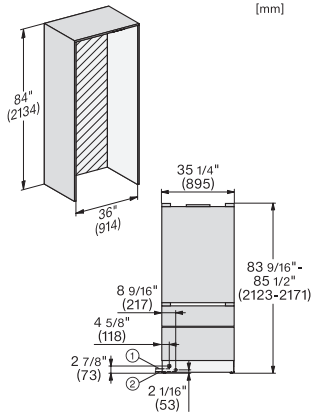

#### Technical data

Niche width in inches (mm), min.

36 (914)

Niche width in inches (mm), max.

36 (914)

Niche height in inches (mm), min.

84 1/8 (2134)

Niche height in inches (mm), max.

84 1/8 (2134)

Niche depth in in.(mm)

25 (635)

Appliance width in in.(mm)

35 1/4 (894)

Appliance height in in.(mm)

83 5/8 (2123)

Appliance depth in in.(mm)

## KFMC 3846 R

MasterCool™ fridge-freezer

MasterFresh Pro | Cameras | AirClean system | Freeze&Cool | IceMaker

KFMC3846R, KFMC3846L, MasterCool III, PACS, with stainless steel front, installation (US)

View from the front, 1. Mains connection cable, L = 3000 mm (118 inch), 2. Water connection L = 1800 mm (70 inch)

KFMC3846R, KFMC3846L, MasterCool III, installation, panel ready (US)

View from the front, 1. Mains connection cable, L = 3000 mm (118 inch), 2. Water connection L = 1800 mm (70 inch)

KFMC3846R, KFMC3846L, MasterCool III, PACS, with stainless steel front, integration (US)