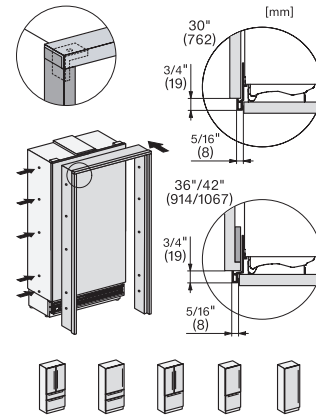

KFMC3632R+L, KFMC3642R+L, KFMC3836R+L, KFMC3858FD, MasterCool III, frame neutral, installation