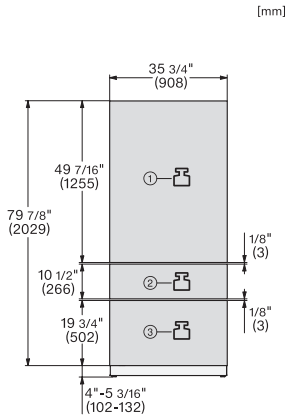

#### Technical data

Niche width in inches (mm), min.

36 (914)

Niche width in inches (mm), max.

36 (914)

Niche height in inches (mm), min.

84 1/8 (2134)

Niche height in inches (mm), max.

84 1/8 (2134)

Niche depth in in.(mm)

25 (635)

Appliance width in in.(mm)

35 1/4 (894)

Appliance height in in.(mm)

83 5/8 (2123)

Appliance depth in in.(mm)

KFMC3846R, KFMC3846L, MasterCool III, installation, panel ready (US)

View from the front, 1. Mains connection cable, L = 3000 mm (118 inch), 2. Water connection L = 1800 mm (70 inch)

KFMC3846R, KFMC3846L, MasterCool III, PACS, with stainless steel front, integration (US)

KFMC3846R, KFMC3846L, MasterCool III, integration, panel ready (US)

KFMC3846R, KFMC3846L, MasterCool III, front view, installation (US)

1. 47 kg / 103,6 lbs, 2. 55 kg / 121,2 lbs, 3. 30 kg / 66,1 lbs

KFMC3632R+L, KFMC3642R+L, KFMC3836R+L, KFMC3858FD, MasterCool III, frame neutral, installation