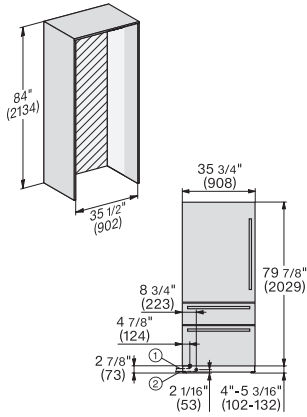

KFMC 3846 R

MasterCool™ fridge-freezer

MasterFresh Pro | Cameras | AirClean system | Freeze&Cool | IceMaker

KFMC3846R, KFMC3846L, MasterCool III, PACS, with stainless steel front, installation (US)

View from the front, 1. Mains connection cable, L = 3000 mm (118 inch), 2. Water connection L = 1800 mm (70 inch)