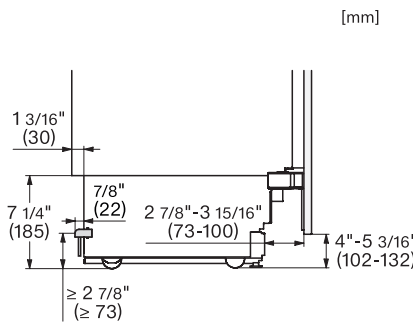

KFMC 3846 R

MasterCool™ fridge-freezer

MasterFresh Pro | Cameras | AirClean system | Freeze&Cool | IceMaker

View from the front, 1. Mains connection cable, L = 3000 mm (118 inch), 2. Water connection L = 1800 mm (70 inch)

View from the front, 1. Mains connection cable, L = 3000 mm (118 inch), 2. Water connection L = 1800 mm (70 inch)

1. 47 kg / 103,6 lbs, 2. 55 kg / 121,2 lbs, 3. 30 kg / 66,1 lbs