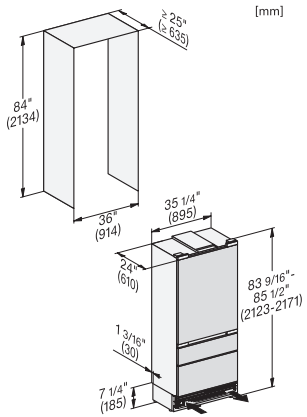

#### Technical data

Niche width in inches (mm), min.

36 (914)

Niche width in inches (mm), max.

36 (914)

Niche height in inches (mm), min.

84 1/8 (2134)

Niche height in inches (mm), max.

## KFMC 3846 R

MasterCool™ fridge-freezer

MasterFresh Pro | Cameras | AirClean system | Freeze&Cool | IceMaker

KFMC3846R, KFMC3846L, MasterCool III, PACS, with stainless steel front, installation (US)

View from the front, 1. Mains connection cable, L = 3000 mm (118 inch), 2. Water connection L = 1800 mm (70 inch)

KFMC3846R, KFMC3846L, MasterCool III, installation, panel ready (US)

View from the front, 1. Mains connection cable, L = 3000 mm (118 inch), 2. Water connection L = 1800 mm (70 inch)

KFMC3846R, KFMC3846L, MasterCool III, PACS, with stainless steel front, integration (US)