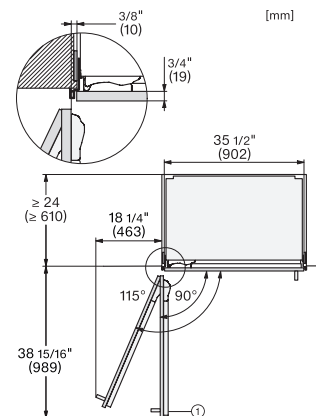

KFMC3632R+L, KFMC3642R+L, KFMC3836R+L, KFMC3834R+L, KFMC3858FD, MasterCool III, Side-view bottom, installation

KFMC3846R, KFMC3846L, MasterCool III, PACS, with stainless steel front, top view (US)