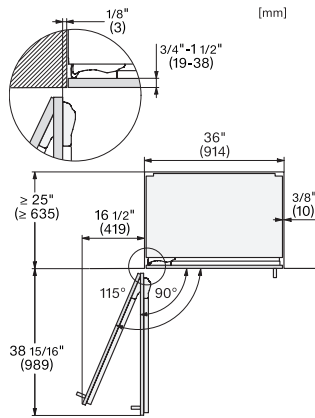

KFMC 3846 R

MasterCool™ fridge-freezer

MasterFresh Pro | Cameras | AirClean system | Freeze&Cool | IceMaker

KFMC3846R, KFMC3846L, MasterCool III, panel ready,
top view (US)