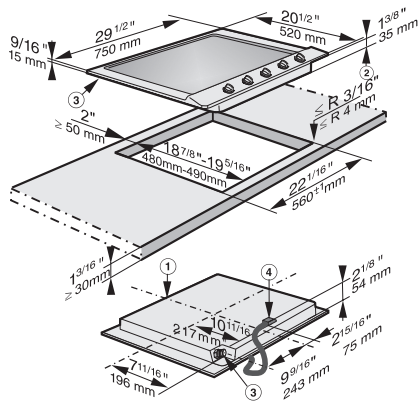

KM 2032 G

Gas cooktop

with 5 burners for particularly versatile cooking convenience.

EAN: 4002515962473 / Material number: 10735660 /

Old Material Number: 26203250USA

Technical data	
Dimensions (H x W x D) in mm	3 5/8 (90) x 29 5/8 (750) x 20 1/2 (520)
Dimensions (width) in in. (mm)	29 5/8 (750)
Dimensions (height) in in. (mm)	3 5/8 (90)
Depth in in. (mm)	20 1/2 (520)
Cutout dimensions (width) in in. (mm)	22 1/8 in (560 mm)
Cutout dimensions (depth) in in. (mm)	19 in (480 mm)
Weight in lbs. (kg)	35 (16)
Total connected load in kW	10.17
Power cord length in in. (m)	3 (1.2)
Position of gas connection	Hinten links
Voltage in V	120
Frequency in Hz	60
Standard accessories	
Power cord	Yes

KM 2032 G
Gas cooktop
with 5 burners for particularly versatile cooking convenience.

KM2032G (installation drawing) USA

1. Front, 2. Building-in depth, 3. Gas connection R 1/2 - ISO 7-1 (DIN 2999), 4. Mains connection box with mains connection cable, L = 1200 mm