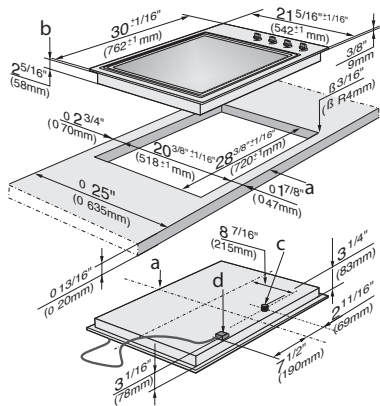

KM 3465 G

30-inch gas cooktop

with a dual wok burner for particularly wide ranging burner capacity.

EAN: 4002514141008 / Material number: 06792700 /
Old Material Number: 26346550USA

Total connected load in kW	13.20
Power cord length in in. (m)	3 (1.2)
Position of gas connection	Hinten rechts
Voltage in V	120
Frequency in Hz	60
Standard accessories	
Power cord	No

KM 3465 G

30-inch gas cooktop

with a dual wok burner for particularly wide ranging burner capacity.

KM 3464/KM3565 (USA) (Installation drawing)

1. Front, 2. Installation height, 3. Gas connection, 4. Electrical connection