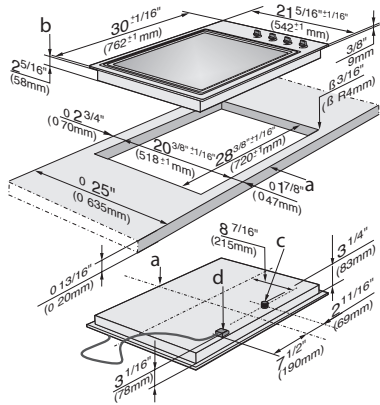

KM 3465 LP

30-inch gas cooktop

with a dual wok burner for particularly wide ranging burner capacity.

EAN: 4002514141022 / Material number: 06792730 /
Old Material Number: 26346551USA

Total connected load in kW	13.20
Power cord length in in. (m)	3 (1.2)
Position of gas connection	Hinten rechts
Voltage in V	120
Frequency in Hz	60
Standard accessories	
Power cord	No

KM 3465 LP
 30-inch gas cooktop
 with a dual wok burner for particularly wide ranging burner capacity.

KM 3464/KM3565 (USA) (Installation drawing)

1. Front, 2. Installation height, 3. Gas connection, 4. Electrical connection