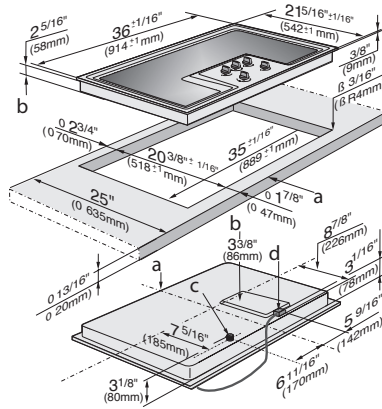

KM 3475 LP

36-inch gas cooktop

with 2 dual wok burners for particularly versatile cooking convenience.

EAN: 4002514141176 / Material number: 06792810 /

Old Material Number: 26347551USA

Cutout dimensions (width) in in. (mm)	35 in (889 mm)
Cutout dimensions (depth) in in. (mm)	20 1/2 in (518 mm)
Weight in lbs. (kg)	55 (25)
Total connected load in kW	17.00
Power cord length in in. (m)	3 (1.2)
Position of gas connection	Hinten links
Voltage in V	120
Frequency in Hz	60

#### Standard accessories

Power cord	No
------------	----

KM 3475 LP

36-inch gas cooktop

with 2 dual wok burners for particularly versatile cooking convenience.

KM 3474/KM3475 (Installation Drawing) – USA

1. Front, 2. Installation height, 3. Gas connection, 4. Electrical connection