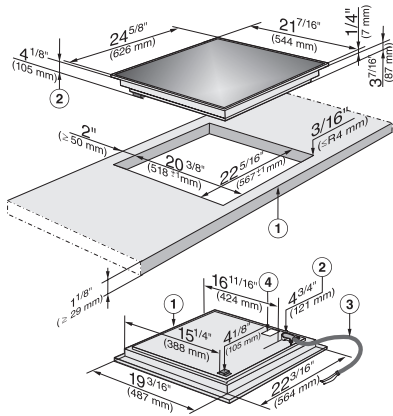

KM 6320  
 Induction Cooktop  
 with PowerFlex cooking area for maximum versatility and performance.

EAN: 4002515472903 / Material number: 09775880 / Old Material Number: 26632052USA

Technical data	
Dimensions (width) in in. (mm)	24 3/4 (626)
Dimensions (height) in in. (mm)	5 1/8 (128)
Dimensions in mm (depth)	21 1/2 (544)
Cutout dimensions (width) in in. (mm)	22 3/8 (567)
Cutout dimensions (depth) in in. (mm)	20 1/2 (518)
Casing height incl. connection box in mm	4 7/8 (121)
Weight in lbs. (kg)	39 (18)
Total connected load in kW	7.70
Power cord length in in. (m)	3 (1.2)
Voltage in V	240
Frequency in Hz	60
Standard accessories	
Power cord	Yes

KM 6320  
 Induction Cooktop  
 with PowerFlex cooking area for maximum versatility and performance.

KM 6320 (Installation drawing)

1) Front, 2) Casing depth, 3) Flexible metal Extension hose  
 L = 47 1/4" (1200 mm), 4) Data plate