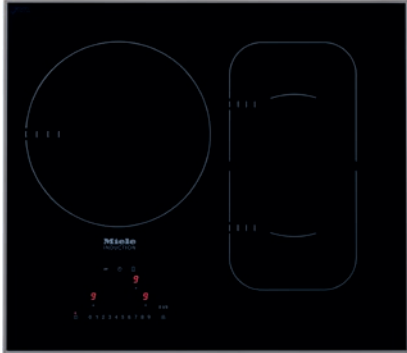

KM 6320

Induction Cooktop

with PowerFlex cooking area for maximum versatility and performance.

- Intuitive selection via numerical linear keybank – Direct control
- Attractive design – 24 3/4 (626) in (mm) wide with stainless steel frame
- Versatile and fast – 3 cooking zones incl. 1 PowerFlex area
- Communication with the ventilation hood – automatic Con@ctivity function
- Broad performance spectrum – keep warm function and TwinBoost

KM 6320  
 Induction Cooktop  
 with PowerFlex cooking area for maximum versatility and performance.

EAN: 4002515472903 / Material number: 09775880 / Old Material Number: 26632052USA

Technical data	
Dimensions (width) in in. (mm)	24 3/4 (626)
Dimensions (height) in in. (mm)	5 1/8 (128)
Dimensions in mm (depth)	21 1/2 (544)
Cutout dimensions (width) in in. (mm)	22 3/8 (567)
Cutout dimensions (depth) in in. (mm)	20 1/2 (518)
Casing height incl. connection box in mm	4 7/8 (121)
Weight in lbs. (kg)	39 (18)
Total connected load in kW	7.70
Power cord length in in. (m)	3 (1.2)
Voltage in V	240
Frequency in Hz	60
Standard accessories	
Power cord	Yes

KM 6320  
 Induction Cooktop  
 with PowerFlex cooking area for maximum versatility and performance.

KM 6320 (Installation drawing)

1) Front, 2) Casing depth, 3) Flexible metal Extension hose  
 L = 47 1/4" (1200 mm), 4) Data plate