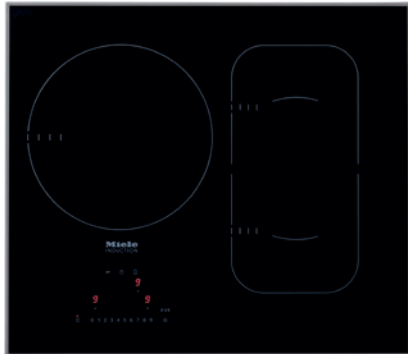

KM 6320

Induction Cooktop

with PowerFlex cooking area for maximum versatility and performance.

- Intuitive selection via numerical linear keybank – Direct control
- Attractive design – 24 3/4 (626) in (mm) wide with stainless steel frame
- Versatile and fast – 3 cooking zones incl. 1 PowerFlex area
- Communication with the ventilation hood – automatic Con@ctivity function
- Broad performance spectrum – keep warm function and TwinBoost

KM 6320  
 Induction Cooktop  
 with PowerFlex cooking area for maximum versatility and performance.

EAN: 4002515472903 / Material number: 09775880 / Old Material Number: 26632052USA

Technical data	
Dimensions (width) in in. (mm)	24 3/4 (626)
Dimensions (height) in in. (mm)	5 1/8 (128)
Dimensions in mm (depth)	21 1/2 (544)
Cutout dimensions (width) in in. (mm)	22 3/8 (567)
Cutout dimensions (depth) in in. (mm)	20 1/2 (518)
Casing height incl. connection box in mm	4 7/8 (121)
Weight in lbs. (kg)	39 (18)
Total connected load in kW	7.70
Power cord length in in. (m)	3 (1.2)
Voltage in V	240
Frequency in Hz	60
Standard accessories	
Power cord	Yes

KM 6320  
 Induction Cooktop  
 with PowerFlex cooking area for maximum versatility and performance.

KM 6320 (Installation drawing)

1) Front, 2) Casing depth, 3) Flexible metal Extension hose  
 L = 47 1/4" (1200 mm), 4) Data plate