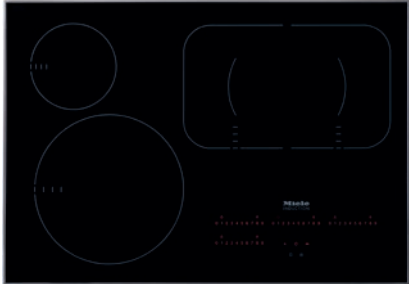

KM 6360  
Induction Cooktop  
with PowerFlex cooking area for maximum versatility and performance.

- Quick selection using numerical linear keybanks – Direct control plus
- Attractive design – 30 5/8 (775) in (mm) wide with stainless steel frame
- Versatile and fast – 4 cooking zones incl. 1 PowerFlex area
- Communication with the ventilation hood – automatic Con@ctivity function
- Broad performance spectrum – keep warm function and TwinBoost

KM 6360  
 Induction Cooktop  
 with PowerFlex cooking area for maximum versatility and performance.

EAN: 4002515472910 / Material number: 09775890 / Old Material Number: 26636052USA

Safety	
Safety cut-out	•
Lock function	•
System lock	•
Overheating protection	•
Residual heat indicator	•
Technical data	
Dimensions (width) in in. (mm)	30 5/8 (775)
Dimensions (height) in in. (mm)	5 1/8 (128)
Dimensions in mm (depth)	21 1/2 (544)
Cutout dimensions (width) in in. (mm)	28 5/8 (724)
Cutout dimensions (depth) in in. (mm)	20 1/2 (518)
Casing height incl. connection box in mm	4 7/8 (121)
Weight in lbs. (kg)	46 (21)
Total connected load in kW	7.70
Power cord length in in. (m)	3 (1.2)
Voltage in V	240
Frequency in Hz	60
Standard accessories	
Power cord	Yes

KM 6360  
 Induction Cooktop  
 with PowerFlex cooking area for maximum versatility and performance.

KM 6360 (Installation drawing)

1) Front, 2) Casing depth, 3) Flexible metal Extension hose  
 L = 47 1/4" (1200 mm), 4) Data plate