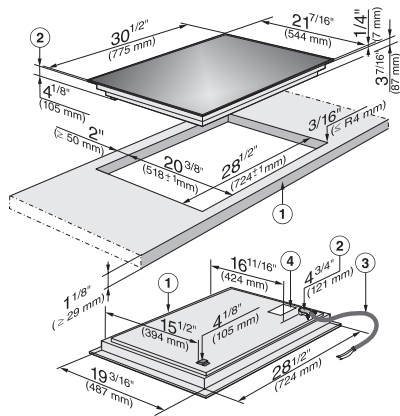

KM 6360  
 Induction Cooktop  
 with PowerFlex cooking area for maximum versatility and performance.

EAN: 4002515472910 / Material number: 09775890 / Old Material Number: 26636052USA

Safety	
Safety cut-out	•
Lock function	•
System lock	•
Overheating protection	•
Residual heat indicator	•
Technical data	
Dimensions (width) in in. (mm)	30 5/8 (775)
Dimensions (height) in in. (mm)	5 1/8 (128)
Dimensions in mm (depth)	21 1/2 (544)
Cutout dimensions (width) in in. (mm)	28 5/8 (724)
Cutout dimensions (depth) in in. (mm)	20 1/2 (518)
Casing height incl. connection box in mm	4 7/8 (121)
Weight in lbs. (kg)	46 (21)
Total connected load in kW	7.70
Power cord length in in. (m)	3 (1.2)
Voltage in V	240
Frequency in Hz	60
Standard accessories	
Power cord	Yes

KM 6360  
 Induction Cooktop  
 with PowerFlex cooking area for maximum versatility and performance.

KM 6360 (Installation drawing)

1) Front, 2) Casing depth, 3) Flexible metal Extension hose  
 L = 47 1/4" (1200 mm), 4) Data plate