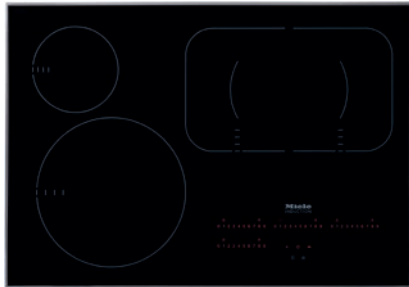

KM 6360  
Induction Cooktop  
with PowerFlex cooking area for maximum versatility and performance.

- Quick selection using numerical linear keybanks – Direct control plus
- Attractive design – 30 5/8 (775) in (mm) wide with stainless steel frame
- Versatile and fast – 4 cooking zones incl. 1 PowerFlex area
- Communication with the ventilation hood – automatic Con@ctivity function
- Broad performance spectrum – keep warm function and TwinBoost

KM 6360  
 Induction Cooktop  
 with PowerFlex cooking area for maximum versatility and performance.

EAN: 4002515472910 / Material number: 09775890 / Old Material Number: 26636052USA

Safety	
Safety cut-out	•
Lock function	•
System lock	•
Overheating protection	•
Residual heat indicator	•
Technical data	
Dimensions (width) in in. (mm)	30 5/8 (775)
Dimensions (height) in in. (mm)	5 1/8 (128)
Dimensions in mm (depth)	21 1/2 (544)
Cutout dimensions (width) in in. (mm)	28 5/8 (724)
Cutout dimensions (depth) in in. (mm)	20 1/2 (518)
Casing height incl. connection box in mm	4 7/8 (121)
Weight in lbs. (kg)	46 (21)
Total connected load in kW	7.70
Power cord length in in. (m)	3 (1.2)
Voltage in V	240
Frequency in Hz	60
Standard accessories	
Power cord	Yes

KM 6360  
 Induction Cooktop  
 with PowerFlex cooking area for maximum versatility and performance.

KM 6360 (Installation drawing)

1) Front, 2) Casing depth, 3) Flexible metal Extension hose  
 L = 47 1/4" (1200 mm), 4) Data plate