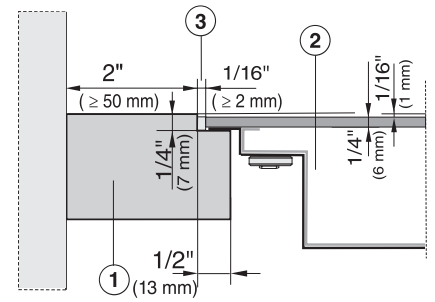

| Technical data | |
|--|--------------|
| Dimensions (width) in in. (mm) | 30 3/8 (770) |
| Dimensions (height) in in. (mm) | 4 7/8 (121) |
| Dimensions in mm (depth) | 20 1/4 (512) |
| Casing height incl. connection box in mm | 5 1/8 (128) |
| Internal cutout dimensions in mm (width) with flush installation | 748 |
| Internal cutout dimensions in mm (depth) with flush installation | 490 |
| Weight in lbs. (kg) | 46 (21) |
| External cutout dimensions in mm (width) with flush installation | 774 |
| External cutout dimensions in mm (depth) with flush installation | 516 |
| Total connected load in kW | 7.70 |
| Voltage in V | 240 |
| Frequency in Hz | 60 |
| Standard accessories | |
| Power cord | Yes |

KM 6365
 Induction Cooktop
 with PowerFlex cooking area for maximum versatility and performance.

KM 6365 (Installation drawing)

1) Front, 2) Casing depth, 3) Flexible metal Extension hose
 L = 47 1/4" (1200 mm), 4) Stepped cut-out, 5) Data plate

KM 6365 (Installation drawing)

4) Wooden frame 1/2" / 13 mm (not supplied with appliance)

KM 6365 (Installation drawing)

1) Worktop, 2) Hob, 3) Width of gap

KM 6365 (Installation drawing)

1) Worktop, 2) Hob, 3) Width of gap, 4) Wooden frame 1/2" / 13 mm (not supplied with appliance)