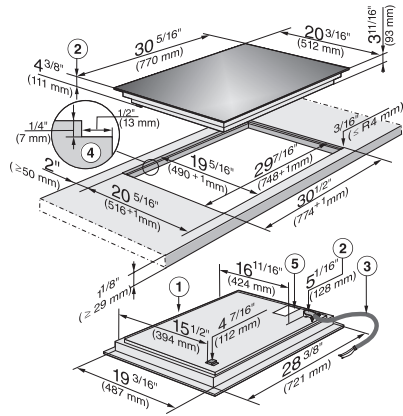

| Technical data | |
|--|--------------|
| Dimensions (width) in in. (mm) | 30 3/8 (770) |
| Dimensions (height) in in. (mm) | 4 7/8 (121) |
| Dimensions in mm (depth) | 20 1/4 (512) |
| Casing height incl. connection box in mm | 5 1/8 (128) |
| Internal cutout dimensions in mm (width) with flush installation | 748 |
| Internal cutout dimensions in mm (depth) with flush installation | 490 |
| Weight in lbs. (kg) | 46 (21) |
| External cutout dimensions in mm (width) with flush installation | 774 |
| External cutout dimensions in mm (depth) with flush installation | 516 |
| Total connected load in kW | 7.70 |
| Voltage in V | 240 |
| Frequency in Hz | 60 |
| Standard accessories | |
| Power cord | Yes |

KM 6365
 Induction Cooktop
 with PowerFlex cooking area for maximum versatility and performance.

KM 6365 (Installation drawing)

1) Front, 2) Casing depth, 3) Flexible metal Extension hose
 L = 47 1/4" (1200 mm), 4) Stepped cut-out, 5) Data plate