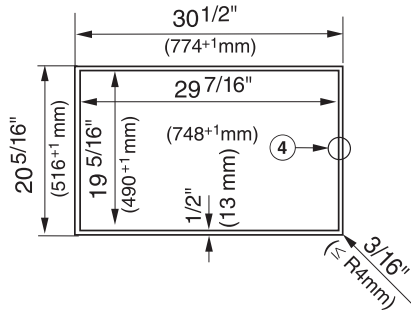

| Technical data | |
|--|--------------|
| Dimensions (width) in in. (mm) | 30 3/8 (770) |
| Dimensions (height) in in. (mm) | 4 7/8 (121) |
| Dimensions in mm (depth) | 20 1/4 (512) |
| Casing height incl. connection box in mm | 5 1/8 (128) |
| Internal cutout dimensions in mm (width) with flush installation | 748 |
| Internal cutout dimensions in mm (depth) with flush installation | 490 |
| Weight in lbs. (kg) | 46 (21) |
| External cutout dimensions in mm (width) with flush installation | 774 |
| External cutout dimensions in mm (depth) with flush installation | 516 |
| Total connected load in kW | 7.70 |
| Voltage in V | 240 |
| Frequency in Hz | 60 |
| Standard accessories | |
| Power cord | Yes |

KM 6365
 Induction Cooktop
 with PowerFlex cooking area for maximum versatility and performance.

KM 6365 (Installation drawing)

1) Front, 2) Casing depth, 3) Flexible metal Extension hose
 L = 47 1/4" (1200 mm), 4) Stepped cut-out, 5) Data plate