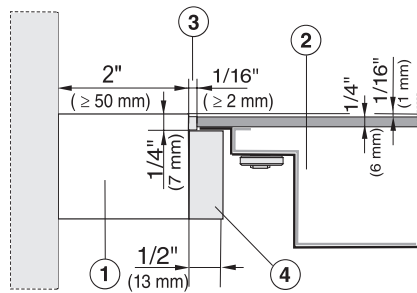

| Technical data | |
|--|--------------|
| Dimensions (width) in in. (mm) | 30 3/8 (770) |
| Dimensions (height) in in. (mm) | 4 7/8 (121) |
| Dimensions in mm (depth) | 20 1/4 (512) |
| Casing height incl. connection box in mm | 5 1/8 (128) |
| Internal cutout dimensions in mm (width) with flush installation | 748 |
| Internal cutout dimensions in mm (depth) with flush installation | 490 |
| Weight in lbs. (kg) | 46 (21) |
| External cutout dimensions in mm (width) with flush installation | 774 |
| External cutout dimensions in mm (depth) with flush installation | 516 |
| Total connected load in kW | 7.70 |
| Voltage in V | 240 |
| Frequency in Hz | 60 |
| Standard accessories | |
| Power cord | Yes |

KM 6365
 Induction Cooktop
 with PowerFlex cooking area for maximum versatility and performance.

KM 6365 (Installation drawing)

1) Front, 2) Casing depth, 3) Flexible metal Extension hose
 L = 47 1/4" (1200 mm), 4) Stepped cut-out, 5) Data plate

KM 6365 (Installation drawing)

4) Wooden frame 1/2" / 13 mm (not supplied with appliance)

KM 6365 (Installation drawing)

1) Worktop, 2) Hob, 3) Width of gap

KM 6365 (Installation drawing)

1) Worktop, 2) Hob, 3) Width of gap, 4) Wooden frame 1/2" / 13 mm (not supplied with appliance)