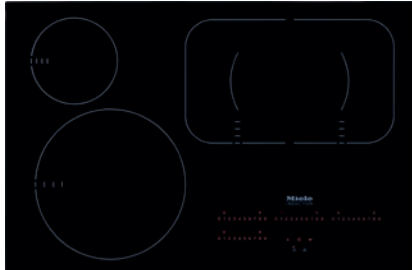

KM 6365

Induction Cooktop

with PowerFlex cooking area for maximum versatility and performance.

- Quick selection using numerical linear keybanks – Direct control plus
- Modern design – 30 3/8 (770) in (mm) wide for flush-mounted installation
- Versatile and fast – 4 cooking zones incl. 1 PowerFlex area
- Shortest heating-up times – TwinBooster
- Food always cooked to perfection – keeping warm function

EAN: 4002515472927 / Material number: 09775900 / Old Material Number: 26636562USA

| | |
|--------------------------------------|-----------------------|
| Heating type | |
| Fuel type | Induction |
| Design | |
| Independent of oven | • |
| Design | |
| Elegant glass ceramic surface | • |
| Flush | • |
| Ceramic surface colour | Black |
| Print design | LightPrint |
| Cooking zone details | |
| No. of rings | 4 |
| PowerFlex cooking zones | |
| No. | 2 |
| Diameter in inches | Ø 150 – 230 |
| Power in W | 2200 |
| Booster in W | 3100 |
| TwinBooster in W | 3850 |
| 1st cooking zone/cooking area | |
| Position | front left |
| Type | Variable cooking zone |
| Size in mm | Ø 180-280 |
| Max. Booster power rating in W | 3100 |
| Max. rating in W | 2500 |
| 2nd cooking zone/cooking area | |
| Position | rear left |
| Type | Variable cooking zone |
| Size in mm | Ø 100-180 |
| Max. Booster power rating in W | 1900 |
| Max. rating in W | 1450 |
| 3rd cooking zone/cooking area | |
| Position | Rear center right |
| Type | PowerFlex bridge |
| Size in mm | 230x390 |
| Max. Booster power rating in W | 5000 |
| Max. rating in W | 3550 |
| Max. TwinBooster power rating in W | 7700 |
| User convenience | |
| Operation via sensor controls | Multiple direct dial |
| Automatic function | Con@ctivity 2.0 |
| Pan and pan size recognition | • |
| Display colour | Red |
| Auto heat-up | • |
| Keeping warm | • |
| Stop & Go function | • |
| Safety switch-off | • |
| Minute minder | • |
| Cleaning convenience | |
| Easy to clean ceramic glass | • |
| Safety | |
| Safety cut-out | • |