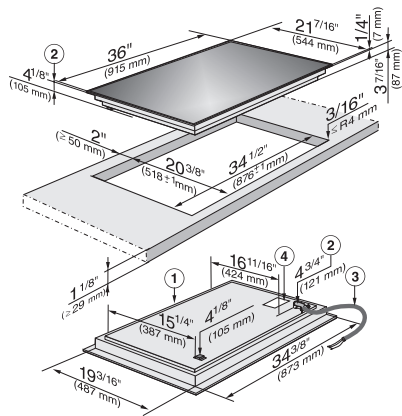

KM 6370  
 Induction Cooktop  
 with PowerFlex cooking area for maximum versatility and performance.

EAN: 4002515472774 / Material number: 09775910 / Old Material Number: 26637052USA

Safety switch-off	•
Minute minder	•
<b>Cleaning convenience</b>	
Easy to clean ceramic glass	•
<b>Safety</b>	
Safety cut-out	•
Lock function	•
System lock	•
Overheating protection	•
Residual heat indicator	•
<b>Technical data</b>	
Dimensions (width) in in. (mm)	36 1/8 (915)
Dimensions (height) in in. (mm)	5 1/8 (128)
Dimensions in mm (depth)	21 1/2 (544)
Cutout dimensions (width) in in. (mm)	34 1/2 (876)
Cutout dimensions (depth) in in. (mm)	20 1/2 (518)
Casing height incl. connection box in mm	4 7/8 (121)
Weight in lbs. (kg)	59 (27)
Total connected load in kW	11.50
Power cord length in in. (m)	3 (1.2)
Voltage in V	240
Frequency in Hz	60
<b>Standard accessories</b>	
Power cord	Yes

KM 6370  
Induction Cooktop  
with PowerFlex cooking area for maximum versatility and performance.

KM 6370 (Installation drawing)

1) Front, 2) Casing depth, 3) Flexible metal Extension hose  
L = 47 1/4" (1200 mm), 4) Data plate