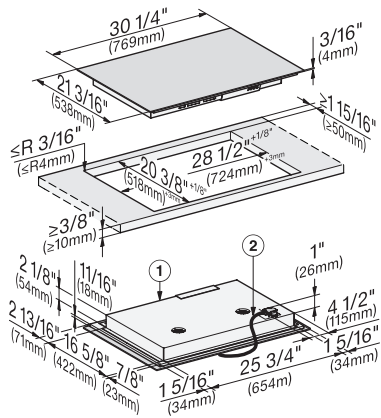

Automatic function	Con@ctivity 3.0
Pan and pan size recognition	•
Operation via touchpad sensors	SmartSelect
Display color	Yellow
Permanent pan recognition	•
Stop & Go function	•
Wipe protection	•
Recall function	•
Minute minder	•
AutoBoost	•
Keep-warm function	•
Individual setting options (e.g. acoustic signal tones)	•
<b>Cleaning convenience</b>	
Easy to clean ceramic glass	•
<b>Safety</b>	
Safety cut-out	•
Lock function	•
System lock	•
Integrated cooling blower	•
Overheating protection	•
Residual heat indicator	•
<b>Technical data</b>	
Dimensions (width) in in. (mm)	30 3/8 (769)
Dimensions (height) in in. (mm)	3 1/8 (77)
Depth in in. (mm)	21 1/4 (538)
Built-in height with mains connection box in in. (mm)	3 7/8 (98)
Cutout dimensions (width) in in. (mm)	28 5/8 in (724 mm)
Cutout dimensions (depth) in in. (mm)	20 1/2 in (518 mm)
Internal cutout dimensions in mm (width) with flush installation	749
Internal cutout dimensions in mm (depth) with flush installation	518
Weight in lbs. (kg)	46 (21)
External cutout dimensions in mm (width) with flush installation	773
External cutout dimensions in mm (depth) with flush installation	542
Total connected load in kW	7.60
Power cord length in in. (m)	3 (1.2)
Voltage in V	208-240
Frequency in Hz	50-60
<b>Standard accessories</b>	
Power cord	Yes

## KM 7735 FL

30-inch induction cooktop, operated with its own controls with PowerFlex cooking area for maximum performance

KM7735FL – frameless overlaying installation

(\*footnote) – drawing

① front, ② Flexible metal hose with power cords, L = 4' (1,200 mm),

KM7735FL – flush installation (\*footnote) – drawing

① Front, ② Flexible metal hose with power cords, L = 4' (1,200 mm), ③ Stepped cut-out, natural stone countertop, ④ Wooden strip 1/2" (12 mm) (not supplied)