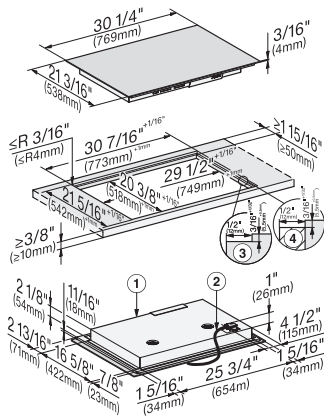

Automatic function	Con@ctivity 3.0
Pan and pan size recognition	•
Operation via touchpad sensors	SmartSelect
Display color	Yellow
Permanent pan recognition	•
Stop & Go function	•
Wipe protection	•
Recall function	•
Minute minder	•
AutoBoost	•
Keep-warm function	•
Individual setting options (e.g. acoustic signal tones)	•
<b>Cleaning convenience</b>	
Easy to clean ceramic glass	•
<b>Safety</b>	
Safety cut-out	•
Lock function	•
System lock	•
Integrated cooling blower	•
Overheating protection	•
Residual heat indicator	•
<b>Technical data</b>	
Dimensions (width) in in. (mm)	30 3/8 (769)
Dimensions (height) in in. (mm)	3 1/8 (77)
Depth in in. (mm)	21 1/4 (538)
Built-in height with mains connection box in in. (mm)	3 7/8 (98)
Cutout dimensions (width) in in. (mm)	28 5/8 in (724 mm)
Cutout dimensions (depth) in in. (mm)	20 1/2 in (518 mm)
Internal cutout dimensions in mm (width) with flush installation	749
Internal cutout dimensions in mm (depth) with flush installation	518
Weight in lbs. (kg)	46 (21)
External cutout dimensions in mm (width) with flush installation	773
External cutout dimensions in mm (depth) with flush installation	542
Total connected load in kW	7.60
Power cord length in in. (m)	3 (1.2)
Voltage in V	208-240
Frequency in Hz	50-60
<b>Standard accessories</b>	
Power cord	Yes

## KM 7735 FL

30-inch induction cooktop, operated with its own controls with PowerFlex cooking area for maximum performance

KM7735FL – frameless overlaying installation

(\*footnote) – drawing

① front, ② Flexible metal hose with power cords, L = 4' (1,200 mm),

KM7735FL – flush installation (\*footnote) – drawing

① Front, ② Flexible metal hose with power cords, L = 4' (1,200 mm), ③ Stepped cut-out, natural stone countertop, ④ Wooden strip 1/2" (12 mm) (not supplied)