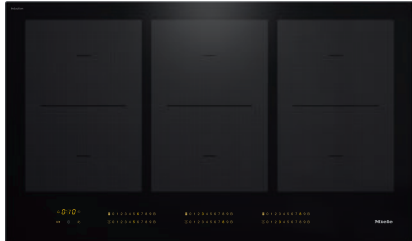

## KM 7745 FL

36-inch induction cooktop, operated with its own controls with 3 PowerFlex cooking areas for maximum performance

- Intuitive quick selection via number sequences – Smart Select
- 6 cooking zones incl. 3 powerful PowerFlex cooking areas
- With a width of 35 7/8 (909) in (mm) for proud-mounted or flush-mounted installation
- Shortest heating-up times – TwinBooster
- Communication with the ventilation hood – automatic Con@ctivity function

EAN: 4002516611615 / Material number: 12074230 /  
Old Material Number: 26774570USA

General information	
Model number	KM 7745 FL
Manufacturer material number	12074230
EAN number	4002516611615
Marketing class	Platinum
Heating type	
Fuel type	Induction
Design	
Independent of oven	•
Design	
Elegant glass ceramic surface	•
Ceramic surface color	Black
Flush-mounted installation	•
Proud installation	•
Cooking zone details	
No. of rings	6
Number of cooking areas	3
Maximum number of pans	6
PowerFlex cooking zones	
No.	6
Type	PowerFlex cooking zone
Size in mm	Ø 150 – 230
Max. rating in W	2100
Max. booster rating in W	3000
Max. TwinBooster rating in W	3700
1st cooking zone/cooking area	
Position	Left
Type	PowerFlex bridge
Size in mm	230x390
Max. rating in W	3100
Max. Booster power rating in W	3400
Max. TwinBooster power rating in W	3700
2nd cooking zone/cooking area	
Position	Centered
Type	PowerFlex bridge
Size in mm	230x390
Max. rating in W	3400
Max. Booster power rating in W	4800
Max. TwinBooster power rating in W	7400
3rd cooking zone/cooking area	
Position	right
Type	PowerFlex bridge
Size in mm	230x390
Max. rating in W	3400
Max. Booster power rating in W	4800
Max. TwinBooster power rating in W	7400
User convenience	
Networking with Miele@home	•

## KM 7745 FL

36-inch induction cooktop, operated with its own controls  
with 3 PowerFlex cooking areas for maximum performance

EAN: 4002516611615 / Material number: 12074230 /  
Old Material Number: 26774570USA