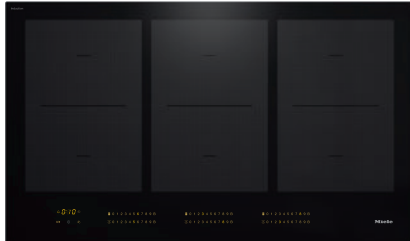

## KM 7745 FL

36-inch induction cooktop, operated with its own controls with 3 PowerFlex cooking areas for maximum performance

- Intuitive quick selection via number sequences – Smart Select
- 6 cooking zones incl. 3 powerful PowerFlex cooking areas
- With a width of 35 7/8 (909) in (mm) for proud-mounted or flush-mounted installation
- Shortest heating-up times – TwinBooster
- Communication with the ventilation hood – automatic Con@ctivity function

EAN: 4002516611615 / Material number: 12074230 /  
Old Material Number: 26774570USA

General information	
Model number	KM 7745 FL
Manufacturer material number	12074230
EAN number	4002516611615
Marketing class	Platinum
Heating type	
Fuel type	Induction
Design	
Independent of oven	•
Design	
Elegant glass ceramic surface	•
Ceramic surface color	Black
Flush-mounted installation	•
Proud installation	•
Cooking zone details	
No. of rings	6
Number of cooking areas	3
Maximum number of pans	6
PowerFlex cooking zones	
No.	6
Type	PowerFlex cooking zone
Size in mm	Ø 150 – 230
Max. rating in W	2100
Max. booster rating in W	3000
Max. TwinBooster rating in W	3700
1st cooking zone/cooking area	
Position	Left
Type	PowerFlex bridge
Size in mm	230x390
Max. rating in W	3100
Max. Booster power rating in W	3400
Max. TwinBooster power rating in W	3700
2nd cooking zone/cooking area	
Position	Centered
Type	PowerFlex bridge
Size in mm	230x390
Max. rating in W	3400
Max. Booster power rating in W	4800
Max. TwinBooster power rating in W	7400
3rd cooking zone/cooking area	
Position	right
Type	PowerFlex bridge
Size in mm	230x390
Max. rating in W	3400
Max. Booster power rating in W	4800
Max. TwinBooster power rating in W	7400
User convenience	
Networking with Miele@home	•

## KM 7745 FL

36-inch induction cooktop, operated with its own controls  
with 3 PowerFlex cooking areas for maximum performance

EAN: 4002516611615 / Material number: 12074230 /  
Old Material Number: 26774570USA