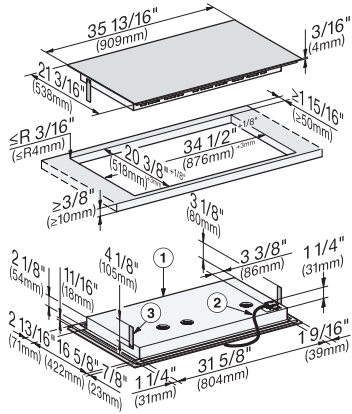

Automatic function	Con@ctivity 3.0
Pan and pan size recognition	•
Operation via touchpad sensors	SmartSelect
Display color	Yellow
Permanent pan recognition	•
Stop & Go function	•
Wipe protection	•
Recall function	•
Minute minder	•
AutoBoost	•
Keep-warm function	•
Individual setting options (e.g. acoustic signal tones)	•
<b>Cleaning convenience</b>	
Easy to clean ceramic glass	•
<b>Safety</b>	
Safety cut-out	•
Lock function	•
System lock	•
Integrated cooling blower	•
Overheating protection	•
Residual heat indicator	•
<b>Technical data</b>	
Dimensions (width) in in. (mm)	35 7/8 (909)
Dimensions (height) in in. (mm)	3 1/8 (77)
Depth in in. (mm)	21 1/4 (538)
Built-in height with mains connection box in in. (mm)	4 1/8 (103)
Cutout dimensions (width) in in. (mm)	34 1/2 in (876 mm)
Cutout dimensions (depth) in in. (mm)	20 1/2 in (518 mm)
Internal cutout dimensions in mm (width) with flush installation	889
Internal cutout dimensions in mm (depth) with flush installation	518
Weight in lbs. (kg)	61 (28)
External cutout dimensions in mm (width) with flush installation	913
External cutout dimensions in mm (depth) with flush installation	542
Total connected load in kW	11.20
Power cord length in in. (m)	3 (1.2)
Voltage in V	208-240
Frequency in Hz	50-60
<b>Standard accessories</b>	
Power cord	Yes

## KM 7745 FL

36-inch induction cooktop, operated with its own controls with 3 PowerFlex cooking areas for maximum performance

KM7745FL – frameless overlaying installation (\*footnote) – drawing

① front, ② Flexible metal hose with power cords, L = 4' (1.200 mm), ③ Spacer plate (only required if a protective base is installed)

KM7745FL – flush installation (\*footnote) – drawing

① Front, ② Flexible metal hose with power cords, L = 4' (1,200 mm), ③ Spacer plate (only required if a protective base is installed), ④ Stepped cut-out, natural stone countertop, ⑤ Wooden strip 1/2" (12 mm) (not supplied)