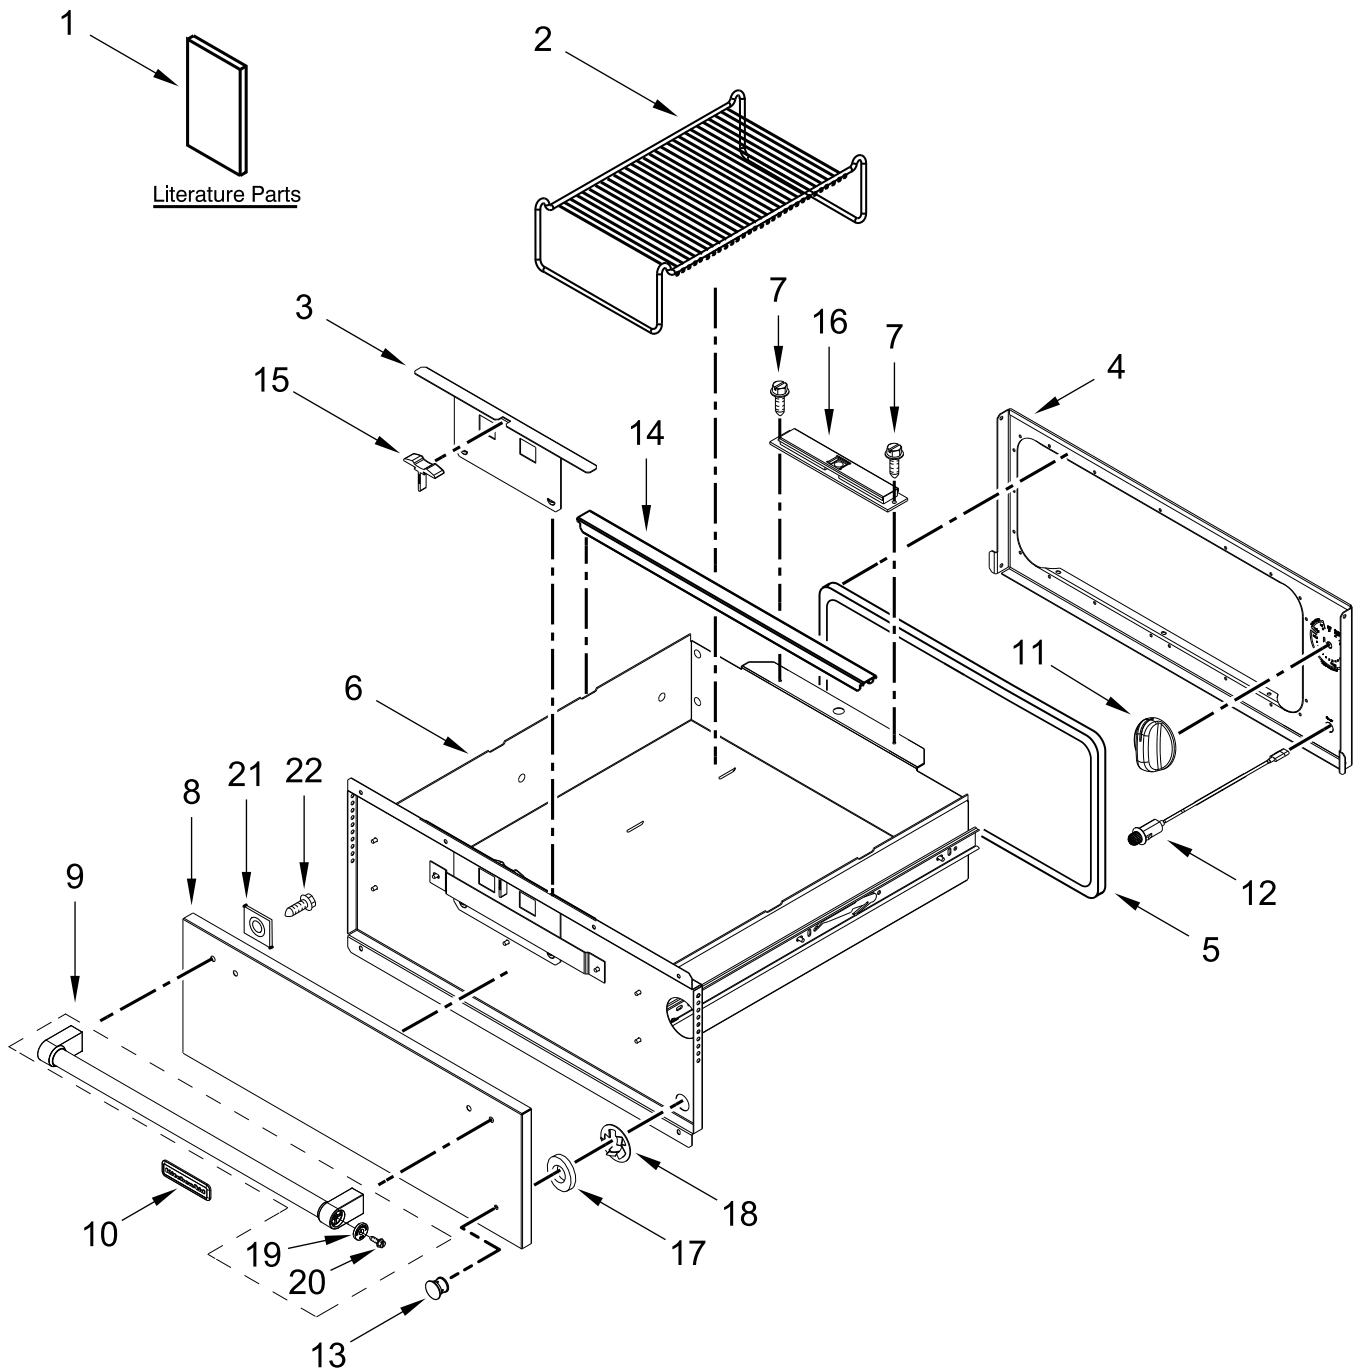

KitchenAid®

27" SLOW COOK WARMING DRAWER

MODELS:

KOWT107EBS00 (Black Stainless)

CONTROL PANEL AND DRAWER PARTS

CONTROL PANEL AND DRAWER PARTS

<u>Illus. No.</u>	<u>Part No.</u>	<u>Description</u>	<u>Illus. No.</u>	<u>Part No.</u>	<u>Description</u>	<u>Illus. No.</u>	<u>Part No.</u>	<u>Description</u>
1		Literature Parts	6	9763645	Assembly, Drawer	15	9763125	Grip, Vent
	W10713340	Guide, Use & Care	7	7101P376-60	Screw	16	W10035910	Magnet
	W10064720	Sheet, Tech	8	W11452854	Drawer Skin Assembly	17	4456861	Spacer, Lens
	W10845860	Installation Instructions	9		Assembly, Handle	18	4456862	Clip, Lens Retainer
				W11241574	Stainless	19	W10551026	Medallion, Handle
2	8273277	Rack, Warming Drawer	10	W10518672	Badge	20	W10656499	Screw
			11	4455984	Knob, Thermostat	21	3823F017-45	Spacer, Handle
3	W10162376	Slide, Vent	12	W10489562	Light, Indicator	22	W10480830	Screw
4	W10491701	Panel, Front	13	4456314	Lens, Indicator			
5	W10164997	Gasket, Drawer	14	W10409137	Rail, Pan			

INTERNAL WARMING DRAWER PARTS

INTERNAL WARMING DRAWER PARTS

<u>Illus.</u> <u>No.</u>	<u>Part No.</u>	<u>Description</u>	<u>Illus.</u> <u>No.</u>	<u>Part No.</u>	<u>Description</u>	<u>Illus.</u> <u>No.</u>	<u>Part No.</u>	<u>Description</u>
1	W10684522	Wrapper	8	9763126	Fuse, Thermal	16	W10118073	Shield, Heat
2	W10035910	Magnet	9	9763122	Enclosure, Electric			FOLLOWING PARTS NOT ILLUSTRATED
3	W10188461	Assembly, Slide	10	9763121	Cover, Enclosure			
4	W10299387	Wall, Cavity (Left)	11	W10117363	Gasket, Enclosure		W10129043	Harness, Main
	9762307	Wall, Cavity (Right)	12	W10751754	Element, Heating		W10129023	Cord, Power
5	7101P309-60	Screw	13	3196537	Screw		W10131847	Sensor, Sealed
6	W10121337	Control	14	W10118049	Seal, Heating Element		4452601	Relief, Strain
7	W10117362	Gasket, Control	15	W10118113	Seal, Switch		3400015	Screw, Grounding