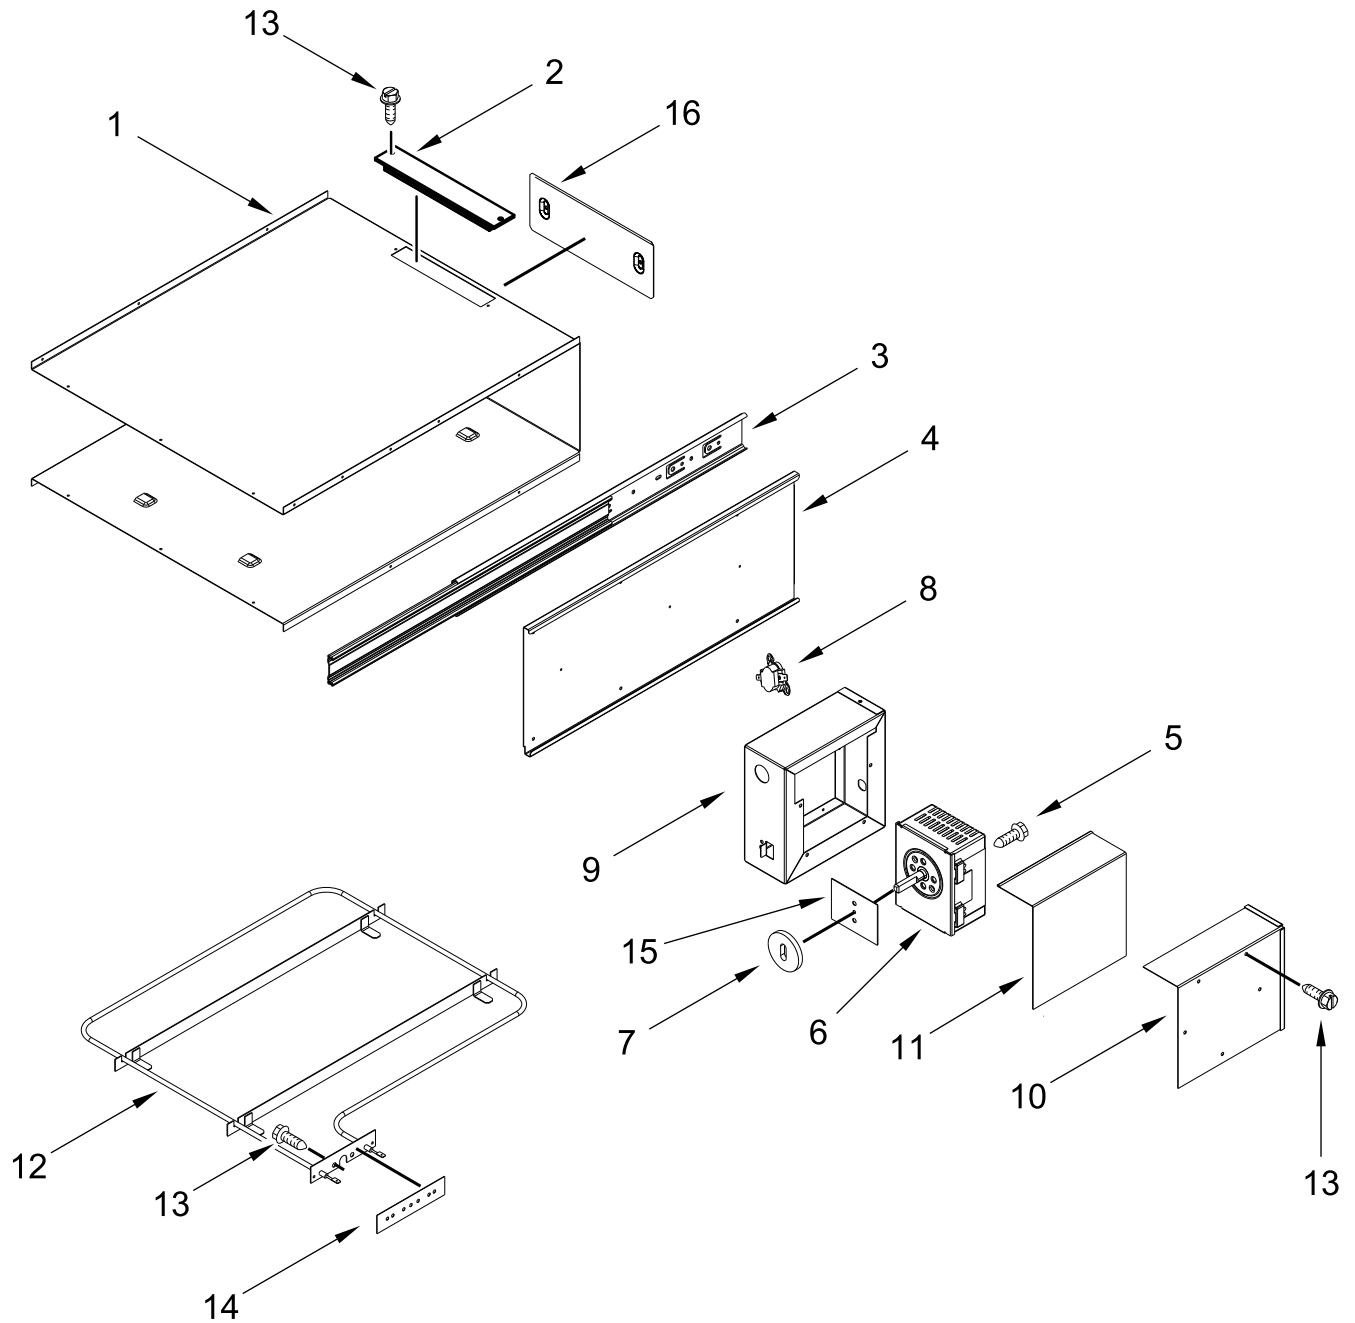

KitchenAid®

27" SLOW COOK WARMING DRAWER

MODELS:

KOWT107EBS00 (Black Stainless)

CONTROL PANEL AND DRAWER PARTS

CONTROL PANEL AND DRAWER PARTS

<u>Illus. No.</u>	<u>Part No.</u>	<u>Description</u>	<u>Illus. No.</u>	<u>Part No.</u>	<u>Description</u>	<u>Illus. No.</u>	<u>Part No.</u>	<u>Description</u>
1		Literature Parts	6	9763645	Assembly, Drawer	15	9763125	Grip, Vent
	W10713340	Guide, Use & Care	7	7101P376-60	Screw	16	W10035910	Magnet
	W10064720	Sheet, Tech	8	W11452854	Drawer Skin Assembly	17	4456861	Spacer, Lens
	W10845860	Installation Instructions	9		Assembly, Handle	18	4456862	Clip, Lens Retainer
				W11241574	Stainless	19	W10551026	Medallion, Handle
2	8273277	Rack, Warming Drawer	10	W10518672	Badge	20	W10656499	Screw
			11	4455984	Knob, Thermostat	21	3823F017-45	Spacer, Handle
3	W10162376	Slide, Vent	12	W10489562	Light, Indicator	22	W10480830	Screw
4	W10491701	Panel, Front	13	4456314	Lens, Indicator			
5	W10164997	Gasket, Drawer	14	W10409137	Rail, Pan			

INTERNAL WARMING DRAWER PARTS

INTERNAL WARMING DRAWER PARTS

<u>Illus.</u> <u>No.</u>	<u>Part No.</u>	<u>Description</u>	<u>Illus.</u> <u>No.</u>	<u>Part No.</u>	<u>Description</u>	<u>Illus.</u> <u>No.</u>	<u>Part No.</u>	<u>Description</u>
1	W10684522	Wrapper	8	9763126	Fuse, Thermal	16	W10118073	Shield, Heat
2	W10035910	Magnet	9	9763122	Enclosure, Electric			FOLLOWING PARTS NOT ILLUSTRATED
3	W10188461	Assembly, Slide	10	9763121	Cover, Enclosure			
4	W10299387	Wall, Cavity (Left)	11	W10117363	Gasket, Enclosure		W10129043	Harness, Main
	9762307	Wall, Cavity (Right)	12	W10751754	Element, Heating		W10129023	Cord, Power
5	7101P309-60	Screw	13	3196537	Screw		W10131847	Sensor, Sealed
6	W10121337	Control	14	W10118049	Seal, Heating Element		4452601	Relief, Strain
7	W10117362	Gasket, Control	15	W10118113	Seal, Switch		3400015	Screw, Grounding