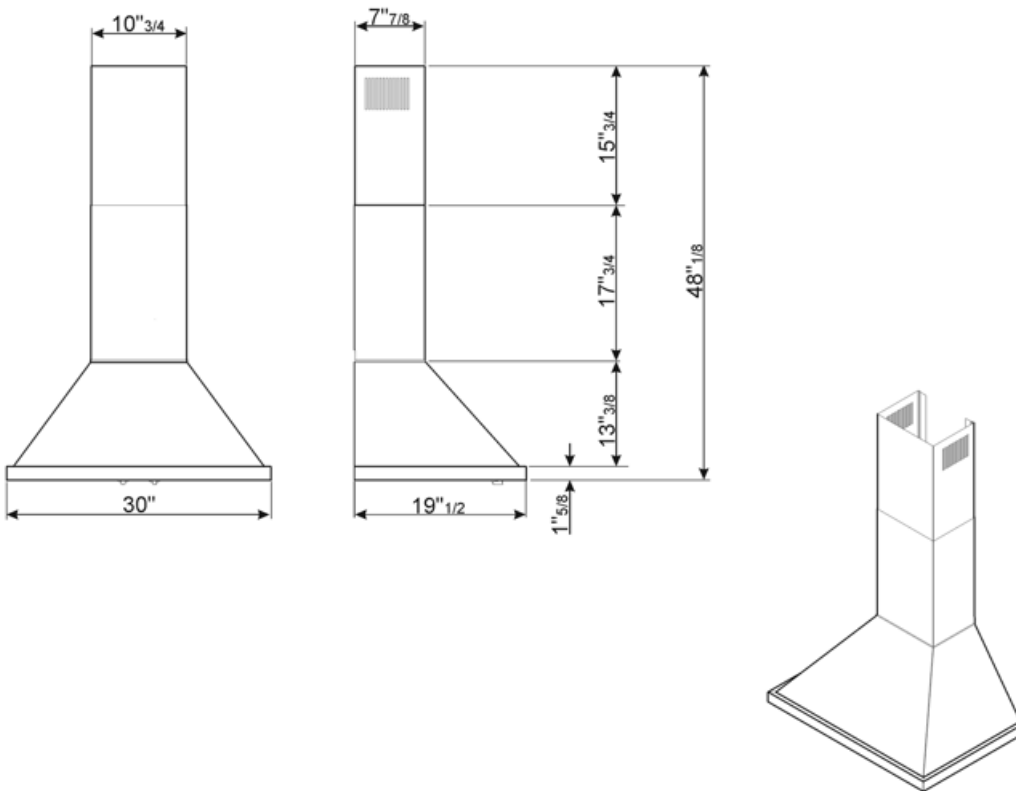

Speed level 4	573.5	75

Electrical Connection

Electrical connection rating	495 W	Frequency (Hz)	60 Hz
Voltage	120 V	Power supply cable length	1000 "

Also available

Available colors	White, Black, Anthracite, Yellow, Green, Red, Orange	Available colors	KPF30UWH-BL-AN-YW-OG-RD-OR

Optional accessories

Charcoal filter   FLTK-1