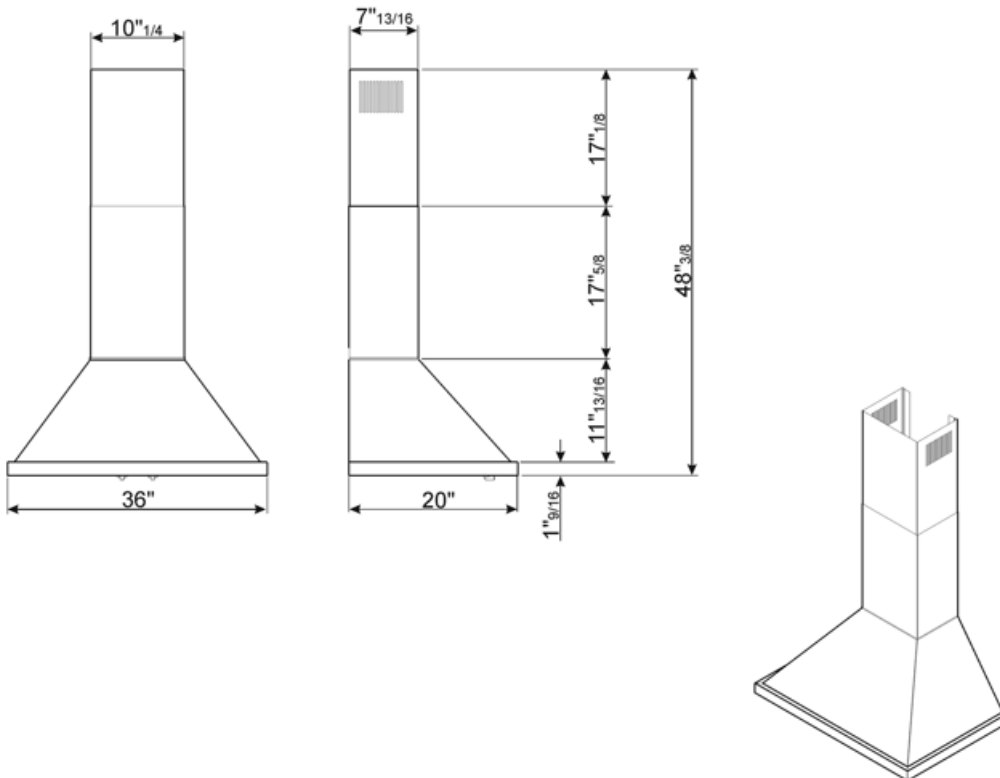

Speed level 4	573.5	75

Electrical Connection

Electrical connection rating	495 W	Frequency (Hz)	60 Hz
Voltage	120 V	Power supply cable length	1000 "

Also available

Available colors	White, Black, Stainless steel, Yellow, Green, Red, Orange	Available colors	KPF36UWH-BL-X-YW-OG-RD-OR

Optional accessories

Charcoal filter	FLTK-1