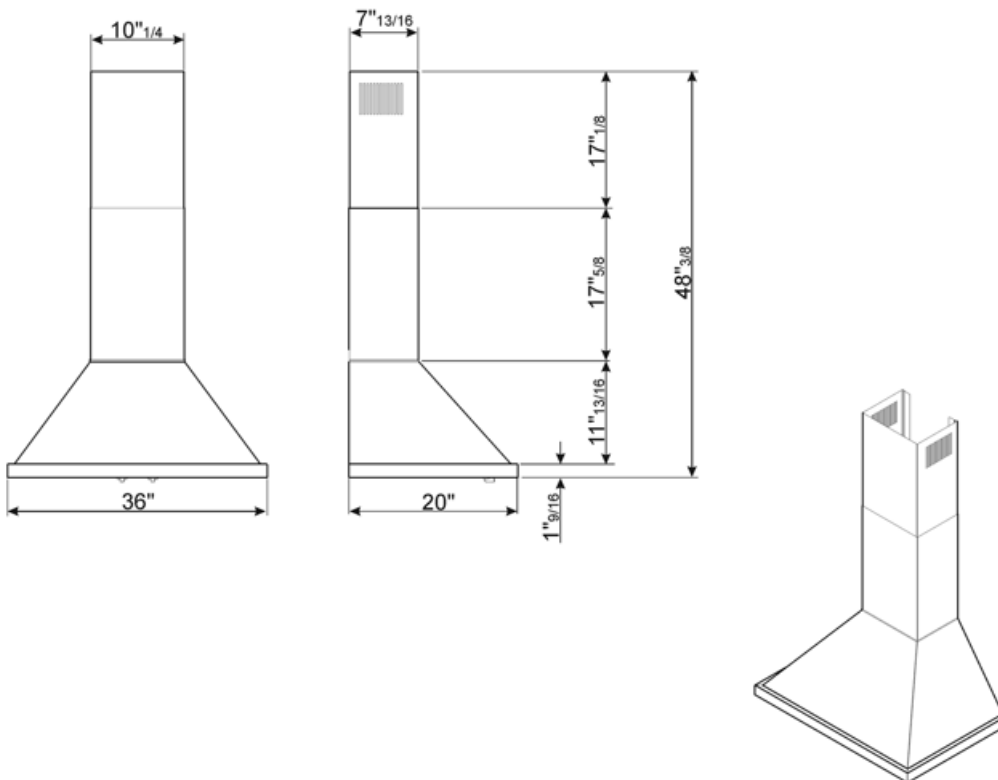

Speed level 4	573.5	75

Electrical Connection

Electrical connection rating	495 W	Frequency (Hz)	60 Hz
Voltage	120 V	Power supply cable length	1000 "

Also available

Available colors	White, Black, Anthracite, Yellow, Green, Red, Orange	Available colors	KPF36UWH-BL-AN-YW-OG-RD-OR

Optional accessories

Charcoal filter	FLTK-1