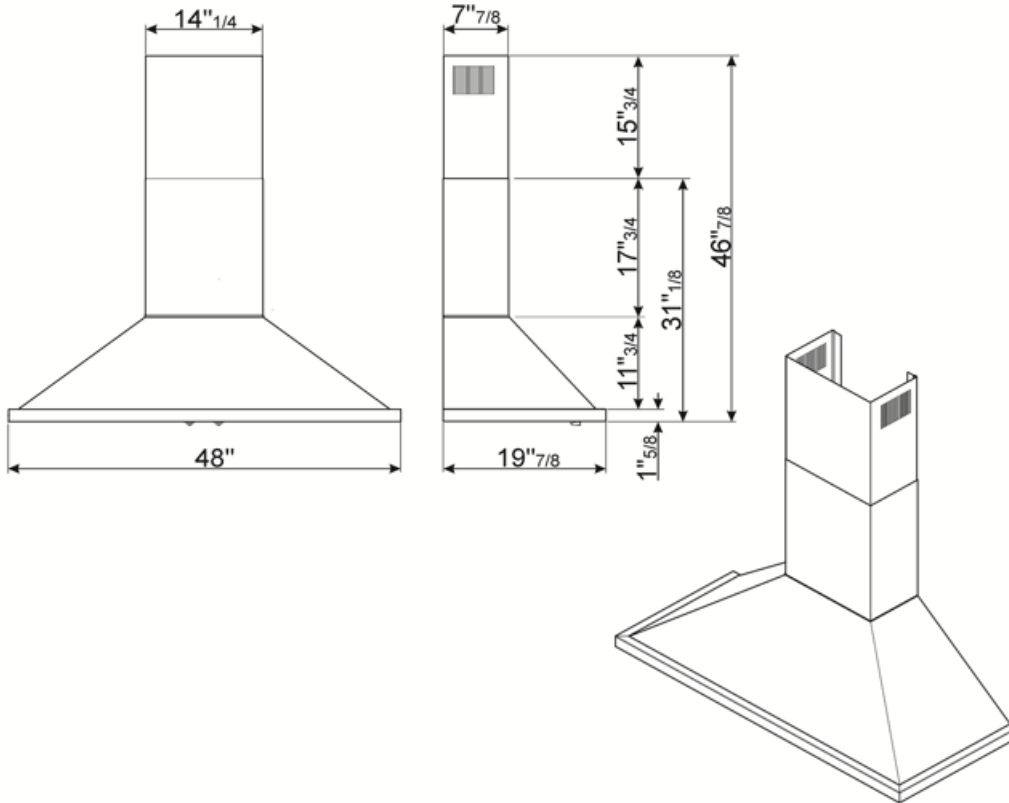

Speed level 4	573.5	75

Electrical Connection

Electrical connection rating	535 W	Frequency (Hz)	60 Hz
Voltage	120 V	Power supply cable length	1000 "

Also available

Available colors	White, Black, Stainless steel, Anthracite, Green, Red, Orange	Available colors	KPF48UWH/BL/X/AN/OG/RD/OR