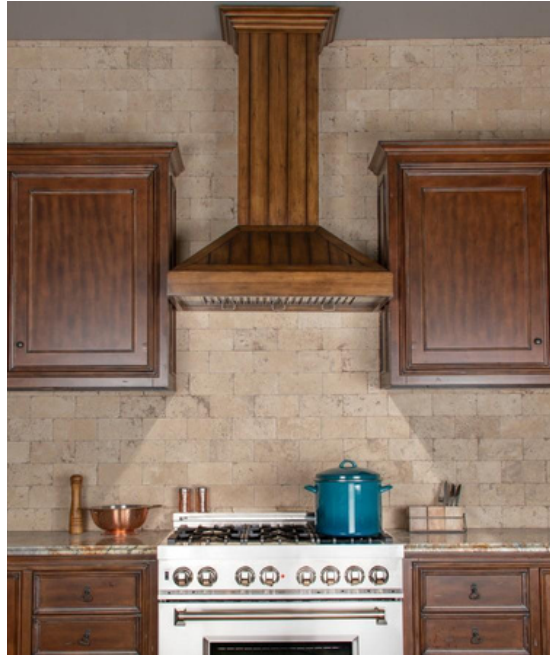

ZLINE 30 in. Wooden Convertible Vent Wall Mount Range Hood in Rustic Light Finish - Includes Motor (KPLL-30)

SPECIFICATIONS IN-DEPTH

GENERAL PROPERTIES

SKU	KPLL-30
Finish	Wood/Rustic Light
# of Lights	2
# of Speeds	4
Airflow	120/240/320/400
Duct Size (in.)	6
Max CFM	400
Outdoor Approved	No
Recirculating	No
Remote Blower	No

LIMITED WARRANTY

Warranty	3 year parts, life-time motor warranty

DIMENSIONS

Product Dimensions (in.)	30 in. W x 19.75 in. D x 13.25 in. H

POWER / RATINGS

Amps	3.5
Voltage	110

CERTIFICATIONS

ETL Listed,CEC Listed