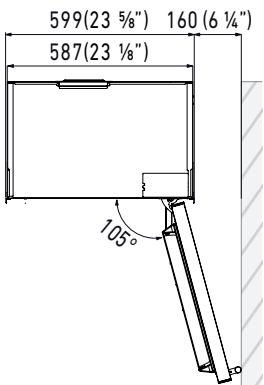

EFFICIENCY

New Energy Label class	E
Energy consumption (kWh/year)	118

DIMENSIONS & WEIGHT

Height of the product (closed weels) (mm)	2050
Adjustable feet height (mm)	25
Width of the product (mm)	599
Depth of Product without handle (mm)	635
Wall cavity height (mm)	2064
Wall cavity width (mm)	600
Wall cavity depth (mm)	650
Net Weight (kg)	134
Gross Weight (kg)	156

KS600FG3

60 cm, FRIDGE, OFR Model

BUILT-IN

CLASSIC® SERIE

PRODUCT SPECIFICATIONS AND DIMENSIONS

Fhiaba

FRONT VIEW

SIDE VIEW

TECHNICAL DATA	
Niche Width A (mm)	600
Unit Width B (mm)	587
Unit Width with lateral frames C (mm)	599

TOP VIEW,
HINGE 105°

TOP VIEW,
HINGE 90°

PLINTH SIZE

i For installation specifications, please consult with Fhiaba. For optimum installation, we recommend using the actual product as the best guide.