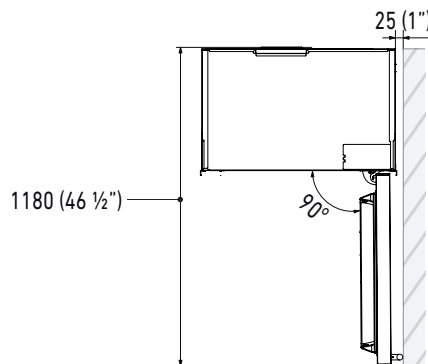

EFFICIENCY

New Energy Label class	E
Energy consumption (kWh/year)	118

DIMENSIONS & WEIGHT

Height of the product (closed weels) (mm)	2050
Adjustable feet height (mm)	25
Width of the product (mm)	599
Depth of Product without handle (mm)	635
Wall cavity height (mm)	2064
Wall cavity width (mm)	600
Wall cavity depth (mm)	650
Net Weight (kg)	134
Gross Weight (kg)	156

KS600FG3

60 cm, FRIDGE, OFR Model

BUILT-IN

CLASSIC® SERIE

PRODUCT SPECIFICATIONS AND DIMENSIONS

Fhiaba

FRONT VIEW

SIDE VIEW

TECHNICAL DATA	
Niche Width A (mm)	600
Unit Width B (mm)	587
Unit Width with lateral frames C (mm)	599

TOP VIEW,
HINGE 105°

TOP VIEW,
HINGE 90°

PLINTH SIZE

i For installation specifications, please consult with Fhiaba. For optimum installation, we recommend using the actual product as the best guide.