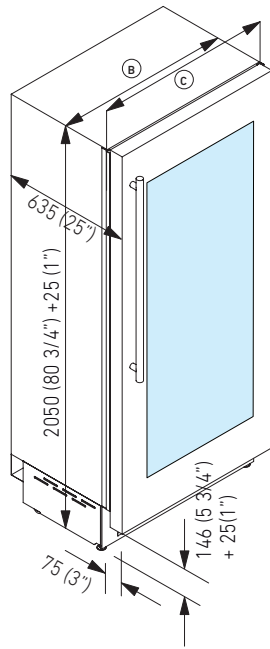

EFFICIENCY

New Energy Label class	E
Energy consumption (kWh/year)	118

DIMENSIONS & WEIGHT

Height of the product (closed weels) (mm)	2050
Adjustable feet height (mm)	25
Width of the product (mm)	599
Depth of Product without handle (mm)	635
Wall cavity height (mm)	2064
Wall cavity width (mm)	600
Wall cavity depth (mm)	650
Net Weight (kg)	134
Gross Weight (kg)	156

KS600FG3

60 cm, FRIDGE, OFR Model

BUILT-IN

CLASSIC® SERIE

PRODUCT SPECIFICATIONS AND DIMENSIONS

Fhiaba

FRONT VIEW

SIDE VIEW

TECHNICAL DATA	
Niche Width A (mm)	600
Unit Width B (mm)	587
Unit Width with lateral frames C (mm)	599

TOP VIEW,
HINGE 105°

TOP VIEW,
HINGE 90°

PLINTH SIZE

i For installation specifications, please consult with Fhiaba. For optimum installation, we recommend using the actual product as the best guide.