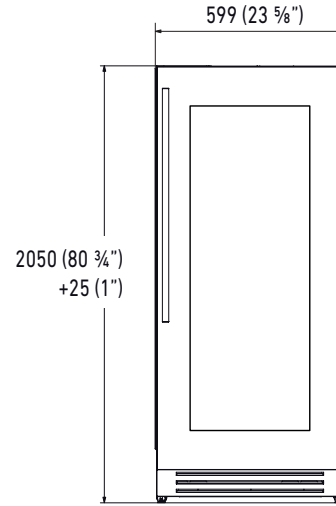

EFFICIENCY

New Energy Label class	E
Energy consumption (kWh/year)	118

DIMENSIONS & WEIGHT

Height of the product (closed weels) (mm)	2050
Adjustable feet height (mm)	25
Width of the product (mm)	599
Depth of Product without handle (mm)	635
Wall cavity height (mm)	2064
Wall cavity width (mm)	600
Wall cavity depth (mm)	650
Net Weight (kg)	134
Gross Weight (kg)	156

KS600FG3

60 cm, FRIDGE, OFR Model

BUILT-IN

CLASSIC® SERIE

PRODUCT SPECIFICATIONS AND DIMENSIONS

Fhiaba

FRONT VIEW

SIDE VIEW

TECHNICAL DATA	
Niche Width A (mm)	600
Unit Width B (mm)	587
Unit Width with lateral frames C (mm)	599

TOP VIEW,
HINGE 105°

TOP VIEW,
HINGE 90°

PLINTH SIZE

i For installation specifications, please consult with Fhiaba. For optimum installation, we recommend using the actual product as the best guide.