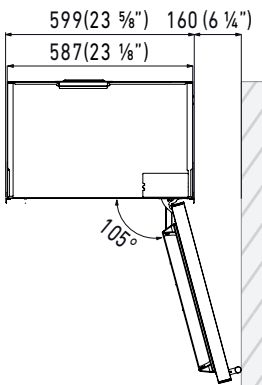

KS600FW6

60 cm, WINE CELLAR, OFW Model

BUILT-IN

CLASSIC® SERIE

PRODUCT SPECIFICATIONS AND DIMENSIONS

Fhiaba

FRONT VIEW

SIDE VIEW

TECHNICAL DATA	
Niche Width A (mm)	600
Unit Width B (mm)	587
Unit Width with lateral frames C (mm)	599

TOP VIEW, HINGE 105°

TOP VIEW, HINGE 90°

PLINTH SIZE

i For installation specifications, please consult with Fhiaba. For optimum installation, we recommend using the actual product as the best guide.