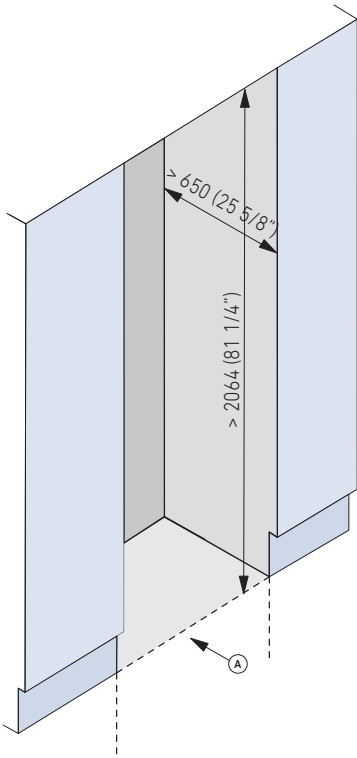

KS600FW6

60 cm, WINE CELLAR, OFW Model

BUILT-IN

CLASSIC® SERIE

PRODUCT SPECIFICATIONS AND DIMENSIONS

Fhiaba

FRONT VIEW

SIDE VIEW

TECHNICAL DATA	
Niche Width A (mm)	600
Unit Width B (mm)	587
Unit Width with lateral frames C (mm)	599

TOP VIEW, HINGE 105°

TOP VIEW, HINGE 90°

PLINTH SIZE

i For installation specifications, please consult with Fhiaba. For optimum installation, we recommend using the actual product as the best guide.