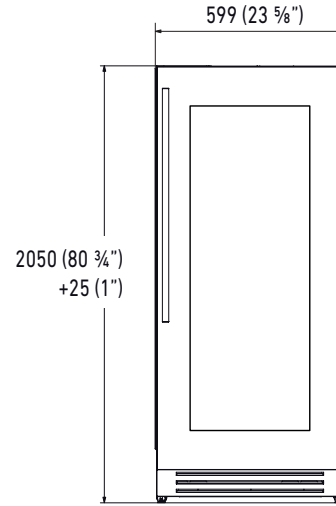

KS600FW6

60 cm, WINE CELLAR, OFW Model

BUILT-IN

CLASSIC® SERIE

PRODUCT SPECIFICATIONS AND DIMENSIONS

Fhiaba

FRONT VIEW

SIDE VIEW

TECHNICAL DATA	
Niche Width A (mm)	600
Unit Width B (mm)	587
Unit Width with lateral frames C (mm)	599

TOP VIEW, HINGE 105°

TOP VIEW, HINGE 90°

PLINTH SIZE

i For installation specifications, please consult with Fhiaba. For optimum installation, we recommend using the actual product as the best guide.