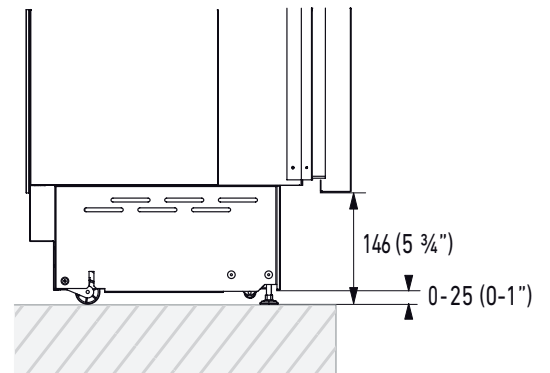

D = door

M = separate microclimates

CAPACITY		DIMENSIONS & WEIGHT	
Volume Compartment 1 (L)	352	Height of the product (closed weels) (mm)	2050
Volume Compartment 2 (L)	/	Adjustable feet height (mm)	25
Volume Compartment 3 (L)	/	Width of the product (mm)	599
Total Net Volume (L)	352	Depth of Product without handle (mm)	635
Total Gross Volume (L)	364	Wall cavity height (mm)	2064
Compartment 1 / Upper wine cellar capacity (bottles)	/	Wall cavity width (mm)	600
Compartment 2 / Lower wine cellar capacity (bottles)	/	Wall cavity depth (mm)	650
Compartment 3 / Bottom wine cellar capacity (bottles)	/	Net Weight (kg)	152
		Gross Weight (kg)	172
TECHNICAL DETAILS		TEMPERATURE RANGES	
Total absorbed current (A)	1.5	Climatic compartments	2
Voltage (V)	220-240V	Compartment 1 / Upper temperature (°C)	from 4 to 18
Frequency (Hz)	50/60 Hz	Compartment 2 / Middle temperature (°C)	
Power Cord Length (mm)	2	Low temp zone	NO
Plug Type	Tipo F (Schuko) 16A IEC13 10A	Compartment 3 / Low temperature (°C)	from 4 to 18
Climatic class	SN/T	Dual zone	NO
Noise level (dB)	41	ACCESSORIES	
Refrigerant (gas)	R600a	• Stainless steel sides panels	• Wine kit
Water connection / female attachment	/	• Glass door	• Cheese drawer
		• Joining kit	• Set of knives
		• Stainless steel portal for freestanding	• Prosciutteria kit
		• Extra length anti-tipping kit	• Bottle trap
		• Anti-condensation	• Sigar drawer
		• Cleaning kit	• Beverage drawer
		• Active carbon filter	• Beverage shelf
		• FLD - Fhiaba Link Device	• Beverage removable shelf
		• Front ventilation kit	• Chocolate kit
		• Painting	
		• 90° Door stop	
EFFICIENCY			
New Energy Label class	G		
Energy consumption (kWh/year)	174		

TECHNICAL DATA	
Niche Width A (mm)	600
Unit Width B (mm)	587
Unit Width with lateral frames C (mm)	599

TOP VIEW, HINGE 105°

TOP VIEW, HINGE 90°

PLINTH SIZE

i For installation specifications, please consult with Fhiaba. For optimum installation, we recommend using the actual product as the best guide.