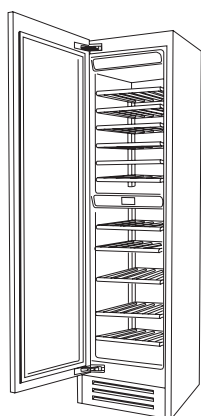

KS600FW6

60 cm, WINE CELLAR, OFW Model

BUILT-IN

CLASSIC® SERIE

PRODUCT DETAIL

Fhiaba

1D | 2M

wine cellar

D = door

M = separate microclimates

CAPACITY		DIMENSIONS & WEIGHT	
Volume Compartment 1 (L)	352	Height of the product (closed weels) (mm)	2050
Volume Compartment 2 (L)	/	Adjustable feet height (mm)	25
Volume Compartment 3 (L)	/	Width of the product (mm)	599
Total Net Volume (L)	352	Depth of Product without handle (mm)	635
Total Gross Volume (L)	364	Wall cavity height (mm)	2064
Compartment 1 / Upper wine cellar capacity (bottles)	/	Wall cavity width (mm)	600
Compartment 2 / Lower wine cellar capacity (bottles)	/	Wall cavity depth (mm)	650
Compartment 3 / Bottom wine cellar capacity (bottles)	/	Net Weight (kg)	152
		Gross Weight (kg)	172
TECHNICAL DETAILS		TEMPERATURE RANGES	
Total absorbed current (A)	1.5	Climatic compartments	2
Voltage (V)	220-240V	Compartment 1 / Upper temperature (°C)	from 4 to 18
Frequency (Hz)	50/60 Hz	Compartment 2 / Middle temperature (°C)	
Power Cord Length (mm)	2	Low temp zone	NO
Plug Type	Tipo F (Schuko) 16A IEC13 10A	Compartment 3 / Low temperature (°C)	from 4 to 18
Climatic class	SN/T	Dual zone	NO
Noise level (dB)	41	ACCESSORIES	
Refrigerant (gas)	R600a	• Stainless steel sides panels	• Wine kit
Water connection / female attachment	/	• Glass door	• Cheese drawer
		• Joining kit	• Set of knives
		• Stainless steel portal for freestanding	• Prosciutteria kit
		• Extra length anti-tipping kit	• Bottle trap
		• Anti-condensation	• Sigar drawer
		• Cleaning kit	• Beverage drawer
		• Active carbon filter	• Beverage shelf
		• FLD - Fhiaba Link Device	• Beverage removable shelf
		• Front ventilation kit	• Chocolate kit
		• Painting	
		• 90° Door stop	
EFFICIENCY			
New Energy Label class	G		
Energy consumption (kWh/year)	174