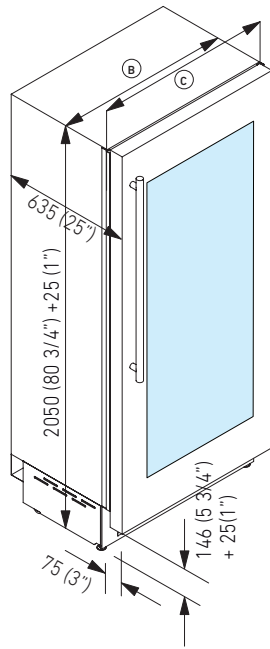

KS600FW6

60 cm, WINE CELLAR, OFW Model

BUILT-IN

CLASSIC® SERIE

PRODUCT SPECIFICATIONS AND DIMENSIONS

Fhiaba

FRONT VIEW

SIDE VIEW

TECHNICAL DATA	
Niche Width A (mm)	600
Unit Width B (mm)	587
Unit Width with lateral frames C (mm)	599

TOP VIEW, HINGE 105°

TOP VIEW, HINGE 90°

PLINTH SIZE

i For installation specifications, please consult with Fhiaba. For optimum installation, we recommend using the actual product as the best guide.