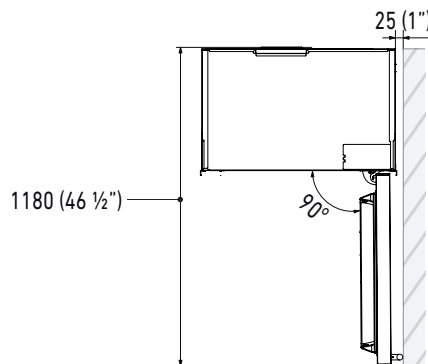

KS600FW6

60 cm, WINE CELLAR, OFW Model

BUILT-IN

CLASSIC® SERIE

PRODUCT SPECIFICATIONS AND DIMENSIONS

Fhiaba

FRONT VIEW

SIDE VIEW

TECHNICAL DATA	
Niche Width A (mm)	600
Unit Width B (mm)	587
Unit Width with lateral frames C (mm)	599

TOP VIEW, HINGE 105°

TOP VIEW, HINGE 90°

PLINTH SIZE

i For installation specifications, please consult with Fhiaba. For optimum installation, we recommend using the actual product as the best guide.