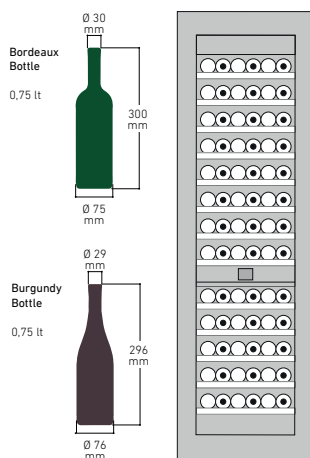

KS600FW6

60 cm, WINE CELLAR, OFW Model

BUILT-IN

CLASSIC® SERIE

PRODUCT DETAIL

Fhiaba

1D | 2M

wine cellar

D = door

M = separate microclimates

CAPACITY		DIMENSIONS & WEIGHT	
Volume Compartment 1 (L)	352	Height of the product (closed weels) (mm)	2050
Volume Compartment 2 (L)	/	Adjustable feet height (mm)	25
Volume Compartment 3 (L)	/	Width of the product (mm)	599
Total Net Volume (L)	352	Depth of Product without handle (mm)	635
Total Gross Volume (L)	364	Wall cavity height (mm)	2064
Compartment 1 / Upper wine cellar capacity (bottles)	/	Wall cavity width (mm)	600
Compartment 2 / Lower wine cellar capacity (bottles)	/	Wall cavity depth (mm)	650
Compartment 3 / Bottom wine cellar capacity (bottles)	/	Net Weight (kg)	152
		Gross Weight (kg)	172
TECHNICAL DETAILS		TEMPERATURE RANGES	
Total absorbed current (A)	1.5	Climatic compartments	2
Voltage (V)	220-240V	Compartment 1 / Upper temperature (°C)	from 4 to 18
Frequency (Hz)	50/60 Hz	Compartment 2 / Middle temperature (°C)	
Power Cord Length (mm)	2	Low temp zone	NO
Plug Type	Tipo F (Schuko) 16A IEC13 10A	Compartment 3 / Low temperature (°C)	from 4 to 18
Climatic class	SN/T	Dual zone	NO
Noise level (dB)	41	ACCESSORIES	
Refrigerant (gas)	R600a	• Stainless steel sides panels	• Wine kit
Water connection / female attachment	/	• Glass door	• Cheese drawer
		• Joining kit	• Set of knives
		• Stainless steel portal for freestanding	• Prosciutteria kit
		• Extra length anti-tipping kit	• Bottle trap
		• Anti-condensation	• Sigar drawer
		• Cleaning kit	• Beverage drawer
		• Active carbon filter	• Beverage shelf
		• FLD - Fhiaba Link Device	• Beverage removable shelf
		• Front ventilation kit	• Chocolate kit
		• Painting	
		• 90° Door stop	
EFFICIENCY			
New Energy Label class	G		
Energy consumption (kWh/year)	174		

KS600FW6

60 cm, WINE CELLAR, OFW Model

BUILT-IN

CLASSIC® SERIE

PRODUCT SPECIFICATIONS AND DIMENSIONS

Fhiaba

FRONT VIEW

SIDE VIEW