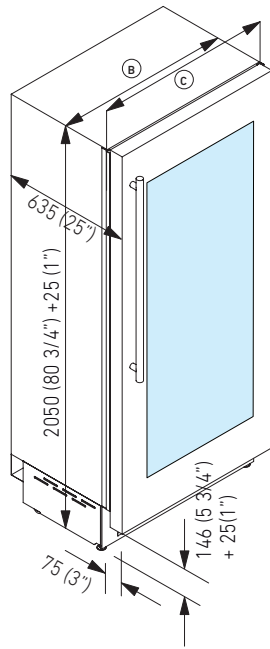

EFFICIENCY

New Energy Label class	G
Energy consumption (kWh/year)	189

DIMENSIONS & WEIGHT

Height of the product (closed weels) (mm)	2050
Adjustable feet height (mm)	25
Width of the product (mm)	749
Depth of Product without handle (mm)	635
Wall cavity height (mm)	2064
Wall cavity width (mm)	750
Wall cavity depth (mm)	650
Net Weight (kg)	159
Gross Weight (kg)	180

KS750FW6

75 cm, WINE CELLAR, OFW Model

BUILT-IN

CLASSIC® SERIE

PRODUCT SPECIFICATIONS AND DIMENSIONS

Fhiaba

FRONT VIEW

SIDE VIEW

TECHNICAL DATA	
Niche Width A (mm)	750
Unit Width B (mm)	737
Unit Width with lateral frames C (mm)	749

TOP VIEW, HINGE 105°

TOP VIEW, HINGE 90°

PLINTH SIZE

i For installation specifications, please consult with Fhiaba. For optimum installation, we recommend using the actual product as the best guide.