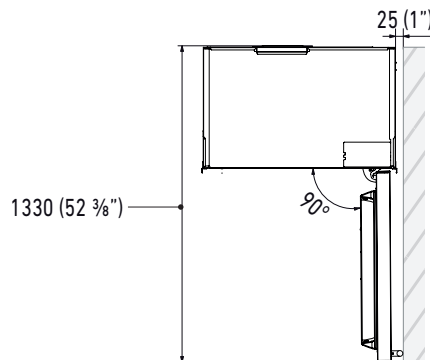

EFFICIENCY

New Energy Label class	G
Energy consumption (kWh/year)	189

DIMENSIONS & WEIGHT

Height of the product (closed weels) (mm)	2050
Adjustable feet height (mm)	25
Width of the product (mm)	749
Depth of Product without handle (mm)	635
Wall cavity height (mm)	2064
Wall cavity width (mm)	750
Wall cavity depth (mm)	650
Net Weight (kg)	159
Gross Weight (kg)	180

KS750FW6

75 cm, WINE CELLAR, OFW Model

BUILT-IN

CLASSIC® SERIE

PRODUCT SPECIFICATIONS AND DIMENSIONS

Fhiaba

FRONT VIEW

SIDE VIEW

TECHNICAL DATA	
Niche Width A (mm)	750
Unit Width B (mm)	737
Unit Width with lateral frames C (mm)	749

TOP VIEW, HINGE 105°

TOP VIEW, HINGE 90°

PLINTH SIZE

i For installation specifications, please consult with Fhiaba. For optimum installation, we recommend using the actual product as the best guide.