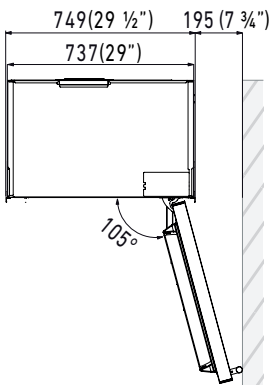

EFFICIENCY

New Energy Label class	G
Energy consumption (kWh/year)	189

DIMENSIONS & WEIGHT

Height of the product (closed weels) (mm)	2050
Adjustable feet height (mm)	25
Width of the product (mm)	749
Depth of Product without handle (mm)	635
Wall cavity height (mm)	2064
Wall cavity width (mm)	750
Wall cavity depth (mm)	650
Net Weight (kg)	159
Gross Weight (kg)	180

KS750FW6

75 cm, WINE CELLAR, OFW Model

BUILT-IN

CLASSIC® SERIE

PRODUCT SPECIFICATIONS AND DIMENSIONS

Fhiaba

FRONT VIEW

SIDE VIEW

TECHNICAL DATA	
Niche Width A (mm)	750
Unit Width B (mm)	737
Unit Width with lateral frames C (mm)	749

TOP VIEW, HINGE 105°

TOP VIEW, HINGE 90°

PLINTH SIZE

i For installation specifications, please consult with Fhiaba. For optimum installation, we recommend using the actual product as the best guide.