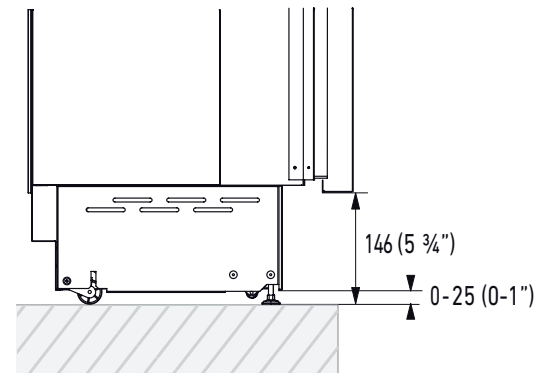

EFFICIENCY

New Energy Label class	G
Energy consumption (kWh/year)	189

DIMENSIONS & WEIGHT

Height of the product (closed weels) (mm)	2050
Adjustable feet height (mm)	25
Width of the product (mm)	749
Depth of Product without handle (mm)	635
Wall cavity height (mm)	2064
Wall cavity width (mm)	750
Wall cavity depth (mm)	650
Net Weight (kg)	159
Gross Weight (kg)	180

KS750FW6

75 cm, WINE CELLAR, OFW Model

BUILT-IN

CLASSIC® SERIE

PRODUCT SPECIFICATIONS AND DIMENSIONS

Fhiaba

FRONT VIEW

SIDE VIEW

TECHNICAL DATA	
Niche Width A (mm)	750
Unit Width B (mm)	737
Unit Width with lateral frames C (mm)	749

TOP VIEW, HINGE 105°

TOP VIEW, HINGE 90°

PLINTH SIZE

i For installation specifications, please consult with Fhiaba. For optimum installation, we recommend using the actual product as the best guide.

i Based on the adjustment of the feet and the height of the panel from the floor, the customer defines the perforated plinth to be installed on the equipment.

KS750FW6

75 cm, WINE CELLAR, OFW Model

BUILT-IN