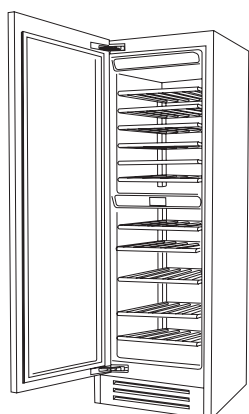

GENERAL PROPERTIES

Equilance Hinge	YES
Soft-Closing Glides	NO
Low Vibration	YES
OptiView (Led Light Spots)	YES
Shelves	13
Type Of Shelves	WOOD
Door Bins	/
Fridge Interior Drawers	/
Freezer Drawers	/
Evenlift Shelves	NO
Full Extension Shelves 90° Door Opening	YES
Full Extension Drawers 90° Door Opening	NO
Defrost Process	AUTOMATIC
Ice Maker With Water Filter	NO
Door Open Alarms	YES
Shopping Fridge	NO
Shopping Freezer	NO
Power Failure Alert	YES
Water Dispenser With Water Filter	NO

KS750FW6

75 cm, WINE CELLAR, OFW Model

BUILT-IN

CLASSIC® SERIE

PRODUCT DETAIL

Fhiaba

1D | 2M

wine cellar

EFFICIENCY

New Energy Label class	G
Energy consumption (kWh/year)	189

DIMENSIONS & WEIGHT

Height of the product (closed weels) (mm)	2050
Adjustable feet height (mm)	25
Width of the product (mm)	749
Depth of Product without handle (mm)	635
Wall cavity height (mm)	2064
Wall cavity width (mm)	750
Wall cavity depth (mm)	650
Net Weight (kg)	159
Gross Weight (kg)	180