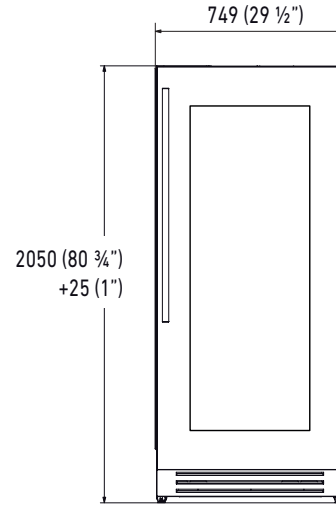

EFFICIENCY

New Energy Label class	G
Energy consumption (kWh/year)	189

DIMENSIONS & WEIGHT

Height of the product (closed weels) (mm)	2050
Adjustable feet height (mm)	25
Width of the product (mm)	749
Depth of Product without handle (mm)	635
Wall cavity height (mm)	2064
Wall cavity width (mm)	750
Wall cavity depth (mm)	650
Net Weight (kg)	159
Gross Weight (kg)	180

KS750FW6

75 cm, WINE CELLAR, OFW Model

BUILT-IN

CLASSIC® SERIE

PRODUCT SPECIFICATIONS AND DIMENSIONS

Fhiaba

FRONT VIEW

SIDE VIEW

TECHNICAL DATA	
Niche Width A (mm)	750
Unit Width B (mm)	737
Unit Width with lateral frames C (mm)	749

TOP VIEW, HINGE 105°

TOP VIEW, HINGE 90°

PLINTH SIZE

i For installation specifications, please consult with Fhiaba. For optimum installation, we recommend using the actual product as the best guide.