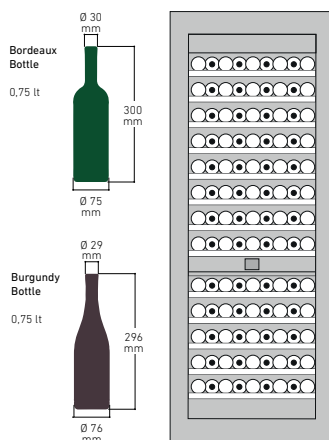

KS750FW6

75 cm, WINE CELLAR, OFW Model

BUILT-IN

CLASSIC® SERIE

PRODUCT DETAIL

Fhiaba

1D | 2M

wine cellar

D = door

M = separate microclimates

CAPACITY

Volume Compartment 1 (L)	467
Volume Compartment 2 (L)	/
Volume Compartment 3 (L)	/
Total Net Volume (L)	467
Total Gross Volume (L)	482
Compartment 1 / Upper wine cellar capacity (bottles)	/
Compartment 2 / Lower wine cellar capacity (bottles)	/
Compartment 3 / Bottom wine cellar capacity (bottles)	/

EFFICIENCY

New Energy Label class	G
Energy consumption (kWh/year)	189

DIMENSIONS & WEIGHT

Height of the product (closed weels) (mm)	2050
Adjustable feet height (mm)	25
Width of the product (mm)	749
Depth of Product without handle (mm)	635
Wall cavity height (mm)	2064
Wall cavity width (mm)	750
Wall cavity depth (mm)	650
Net Weight (kg)	159
Gross Weight (kg)	180