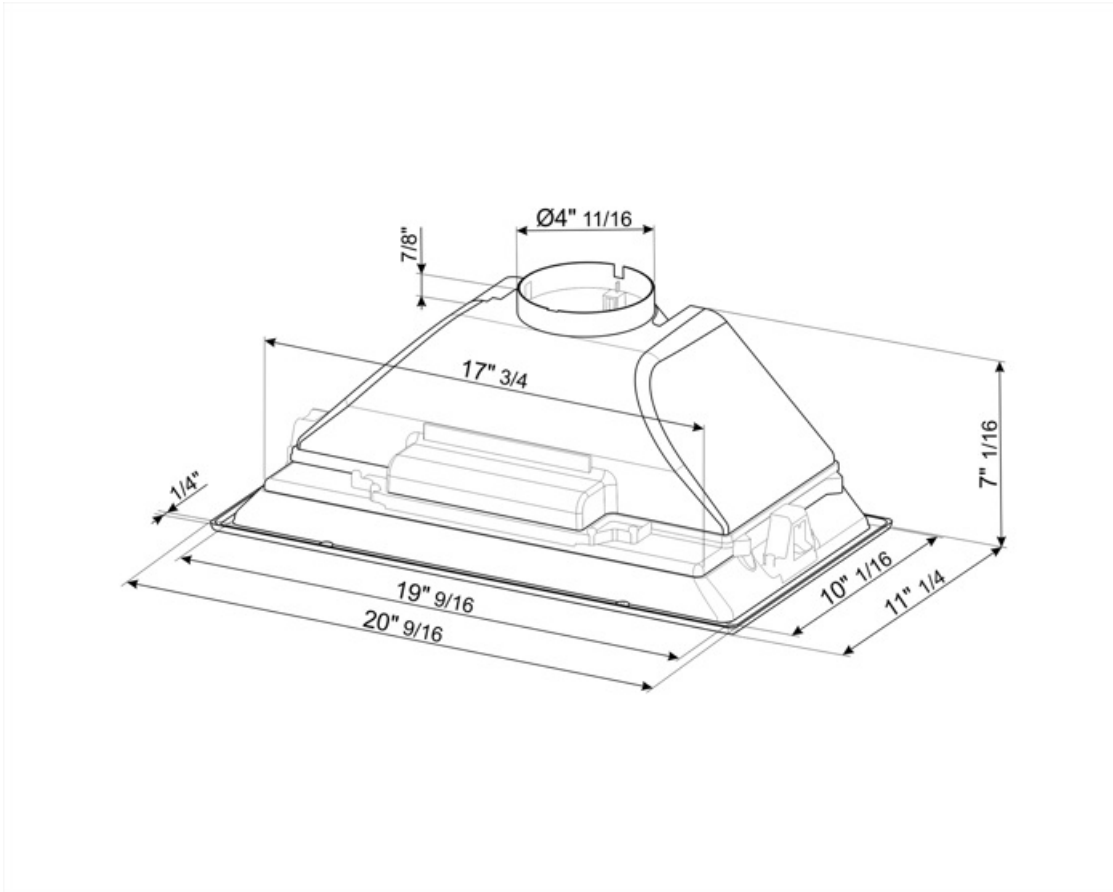

Electrical Connection

Plug	(A) USA & Mexico	Frequency (Hz)	60 Hz
Voltage	110-127 V	Power supply cable length	1000 "