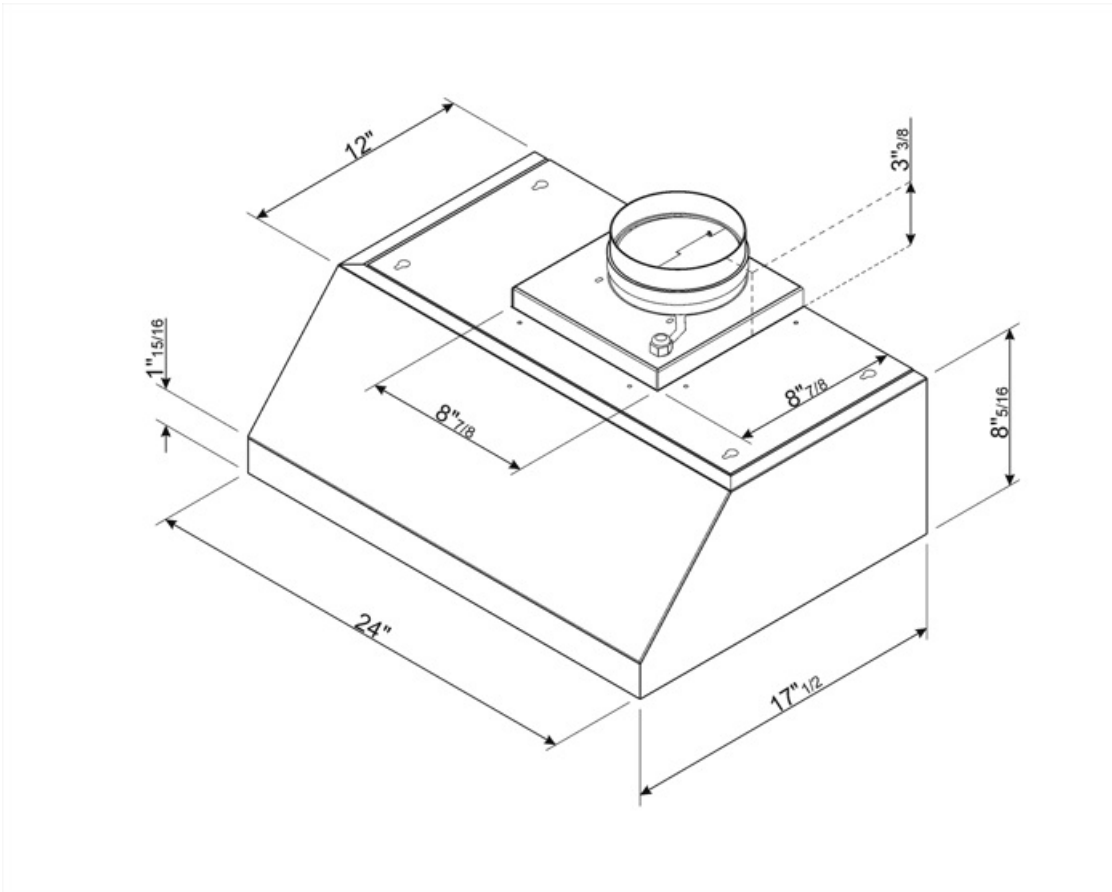

Speed 3	454	69
Speed level 4	586	75

Electrical Connection

Electrical connection rating	495 W	Frequency (Hz)	60 Hz
Voltage	120 V	Power supply cable length	1000 "