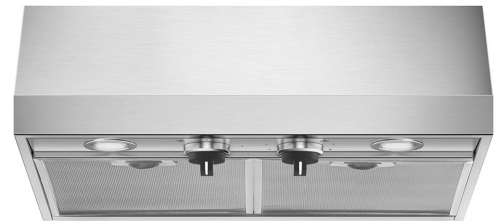

KUC24X

Product family	Hood
Hood Type	Under cabinet
Design	Canopy pro-style
Extraction	Vented
Material	Stainless steel
Stainless steel type	Brushed
EAN code	8017709248000
Hood width	24 "

Aesthetic

Aesthetics	Classic	Silkscreen color	Black
Color	Stainless steel	Logo	Silkscreened
Finishing	Satin		

Controls

Control setting	Control knobs	Control knobs	Pro-style
No. of controls	2	Controls color	Black

Technical Features

			
No. of lights	2	No. of filters	2
Lighting	Halogen	Anti-grease filters	Aluminum
Light power	20 W	Vent outlet	5 7/8 "
Light color temperature scale (°K)	3000 °K	Minimum distance from gas cooktop	750 "
Maximum extraction capacity at free mode	590.5 CFM	Minimum distance from electric cooktop	650 "
Motor power	455 W	Non-return valve	Yes

Not included accessories

FLTK-1

Round Charcoal filters (kit 2 pieces)

Symbols glossary (TT)

Filters: Model has filters to help remove grease from the steam emanating from the pans during cooking.

Lights: All cooker hoods feature lights to illuminate the cooking area or add to the ambience of the kitchen.