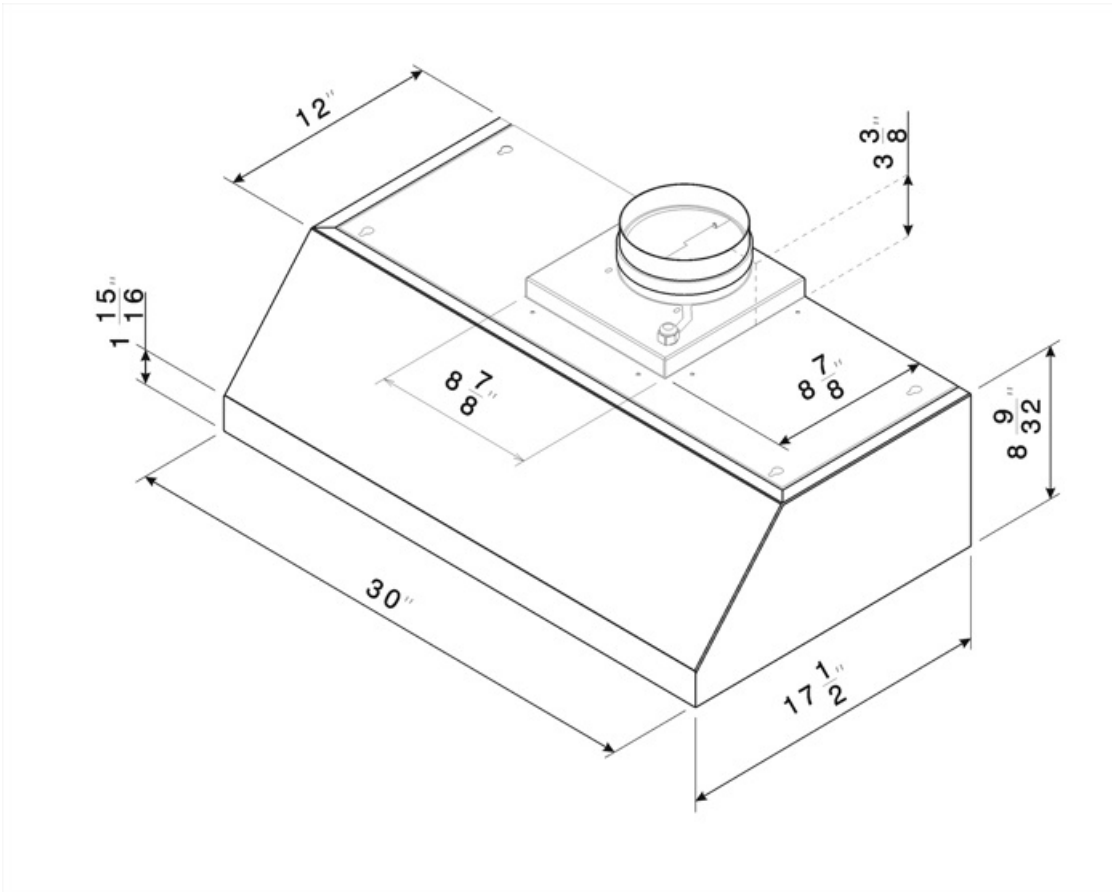

Speed 3	454	70
Speed level 4	590.5	76

Electrical Connection

Electrical connection rating	485 W	Frequency (Hz)	60 Hz
Voltage	120 V	Power supply cable length	1000 "