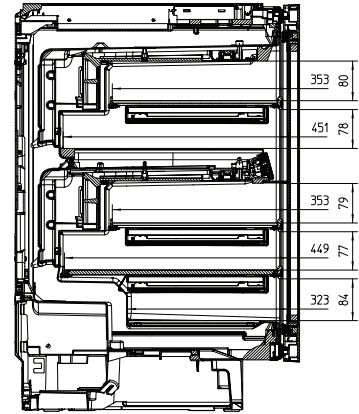

KWT 6322 UG

Built-under wine storage unit

with FlexiFrame and Push2open for greater versatility and top-quality design.

EAN: 4002515539699 / Material number: 10028620 /
Old Material Number: 36632200USA

0.75 l Bordeaux bottle capacity (no. of bottles)	34 bottles
Storage time in case of fault in h	0
Current consumption in milliampere (mA)	2000
Voltage in V	115
Fuse rating in A	10
Number of phases	1
Frequency in Hz	60
Wire length in ft (m)	7 (2.4)

KWT 6322 UG

Built-under wine storage unit

with FlexiFrame and Push2open for greater versatility and top-quality design.

KWT6312UGS, KWT6322UG, KWT6322UG-1, KWT6322UG edt/cs (installation drawings)

KWT6312UGS, KWT6322UG, KWT6322UG-1, KSK6300, Side by Side (installation drawing)

KWT6322UG, KWT6322UG-1, KWT6322UG edt/cs, Interior dimensions (Installation drawings)

KWT6312UGS, KWT6322UG, KWT6322UG-1, KWT6322UG edt/cs (installation drawings)