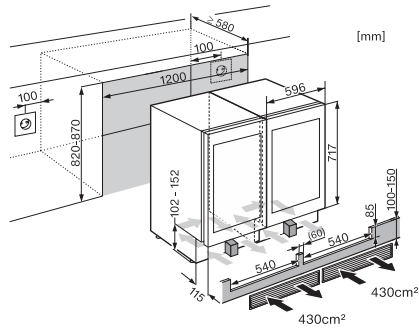

KWT6312UGS, KWT6322UG, KWT6322UG-1, KSK6300, Side by Side (installation drawing)