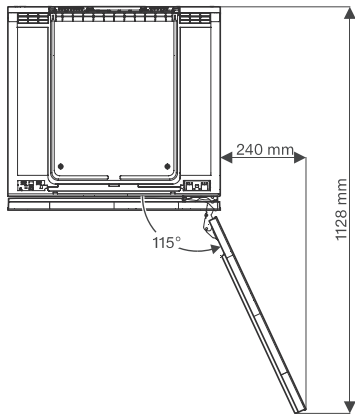

EAN: 4002515539699 / Material number: 10028620 /
Old Material Number: 36632200USA

General information	
Model number	KWT 6322 UG
Manufacturer material number	10028620
EAN number	4002515539699
Class	Diamond
Appliance category	
Wine storage unit	•
Design	
Built-in	•
Built-in integrated	•
Built-in built-under	•
Door hinge side	right
Convertible hinging	•
Can be installed side-by-side	•
Design	
Front color	Obsidian Black glass
Wine compartment lighting	LED illumination
User convenience	
DynaCool	•
SoftClose door closing damper	•
Active AirClean filter	•
Total number of shelves	5
Number of shelves	4
Number of FlexiFrame Wire Racks	3
NoteBoard	Yes
Low-vibration storage	•
Control	
Electronic temperature display and control	TouchControl
No. of temperature zones	2
Min. temperature setting range in °F (°C)	5
Max. temperature setting range in °F (°C)	20
Safety	
Lock function	•
Acoustic door alarm	•
Acoustic temperature alarm	•
Optical door alarm	•
Technical data	
Niche width in inches (mm), min.	23 5/8 (600)
Niche width in inches (mm), max.	23 5/8 (600)
Niche height in inches (mm), min.	32 3/8 (820)
Niche height in inches (mm), max.	34 3/8 (870)
Niche depth in in.(mm)	22 7/8 (580)
Appliance width in in.(mm)	23 5/8 (597)
Appliance height in in.(mm)	32 3/8 (820)
Appliance depth in in.(mm)	22 3/4 (577)
Weight in lbs.(kg)	109 (49.0)
Wine compartment in L	3.32 (94)
Total usable capacity in cu. ft. (l)	3.32 (94)

KWT 6322 UG

Built-under wine storage unit

with FlexiFrame and Push2open for greater versatility and top-quality design.

KWT6312UGS, KWT6322UG, KWT6322UG-1, KWT6322UG edt/cs (installation drawings)

KWT6312UGS, KWT6322UG, KWT6322UG-1, KSK6300, Side by Side (installation drawing)

KWT6322UG, KWT6322UG-1, KWT6322UG edt/cs, Interior dimensions (Installation drawings)

KWT6312UGS, KWT6322UG, KWT6322UG-1, KWT6322UG edt/cs (installation drawings)