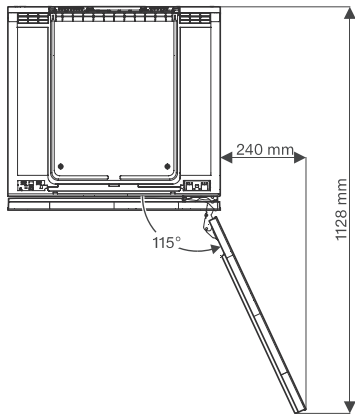

KWT 6322 UG

Built-under wine storage unit

with FlexiFrame and Push2open for greater versatility and top-quality design.

EAN: 4002516344209 / Material number: 11545800 /
Old Material Number: 36632201USA

Fuse rating in A	10
Number of phases	1
Frequency in Hz	60
Wire length in ft (m)	7 (2.4)

KWT 6322 UG

Built-under wine storage unit

with FlexiFrame and Push2open for greater versatility and top-quality design.

KWT6312UGS, KWT6322UG, KWT6322UG-1, KWT6322UG edt/cs (installation drawings)

KWT6312UGS, KWT6322UG, KWT6322UG-1, KSK6300, Side by Side (installation drawing)

KWT6322UG, KWT6322UG-1, KWT6322UG edt/cs, Interior dimensions (Installation drawings)

KWT6312UGS, KWT6322UG, KWT6322UG-1, KWT6322UG edt/cs (installation drawings)