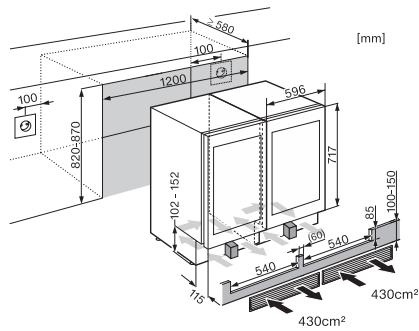

KWT6312UGS, KWT6322UG, KWT6322UG-1, KSK6300, Side by Side (installation drawing)