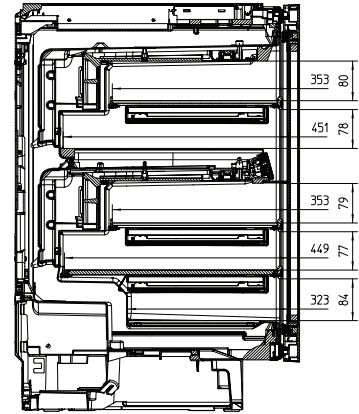

KWT 6322 UG

Built-under wine storage unit

with FlexiFrame and Push2open for greater versatility and top-quality design.

EAN: 4002516344209 / Material number: 11545800 /
Old Material Number: 36632201USA

Fuse rating in A	10
Number of phases	1
Frequency in Hz	60
Wire length in ft (m)	7 (2.4)

KWT 6322 UG

Built-under wine storage unit

with FlexiFrame and Push2open for greater versatility and top-quality design.

KWT6312UGS, KWT6322UG, KWT6322UG-1, KWT6322UG edt/cs (installation drawings)

KWT6312UGS, KWT6322UG, KWT6322UG-1, KSK6300, Side by Side (installation drawing)

KWT6322UG, KWT6322UG-1, KWT6322UG edt/cs, Interior dimensions (Installation drawings)

KWT6312UGS, KWT6322UG, KWT6322UG-1, KWT6322UG edt/cs (installation drawings)