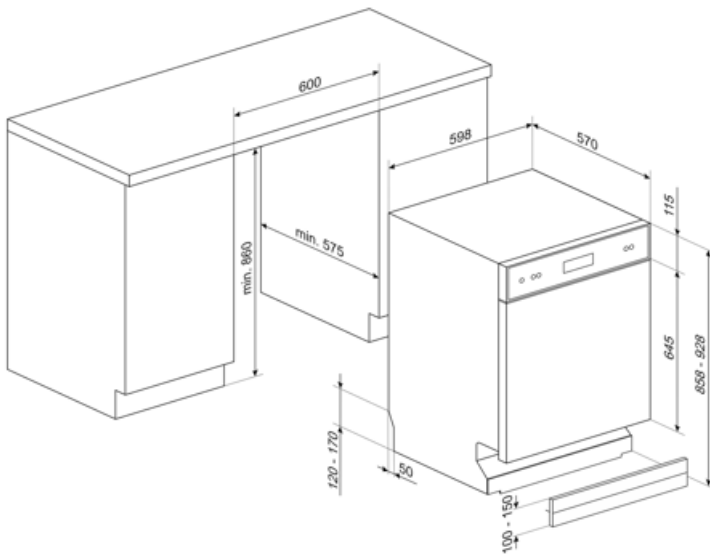

On/off indicator	Yes	Concealed heating element	Yes
Rinse aid indicator	Light	Hinges	Self-balancing with fixed hinges
End-of-cycle indicator	Light on display, with acoustic signal	Min. and max plinth height	3.9" - 6.6"
Washing system	Standard	Adjustable feet	2 3/4", from 33 7/8" to 36 5/8"
Third spray arm	Single	Additional gaskets	Yes
Flood protection system	Single Aquastop	Back cover	Yes
Max water hardness	100°FH;58°dH	Depth of dishwasher with open door (mm)	1146
		Top cover	Metal sheet

Electrical Connection

Plug	(A) USA & Mexico	Frequency (Hz)	60 Hz
Connected power	1800 W	Connection type	Single-phase
Current	10 A	Power supply cable length	140 "
Voltage	110-120 V