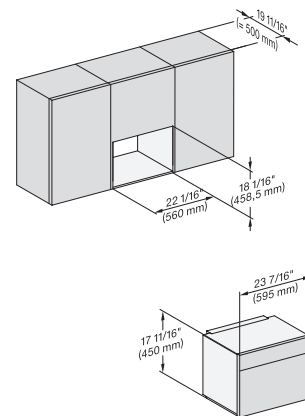

M7240TC, Einbau, 30 Zoll, Proud, Oberschrank – Skizze – NA