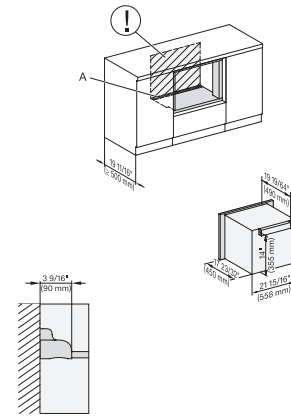

M7240TC+EBA7848, Einbau, 30 Zoll, Flush inset, built-under
7/8" – 22* mm – Glass, 15/16" – 23.3** mm – Stainless steel

M7240TC, Einbau, 30 Zoll, Flush Inset, built-under, wide front
7/8" – 22* mm – Glass, 15/16" – 23.3** mm – Stainless steel

M 7240 TC AM

Built-in microwave oven, 24" width
in a design that is the perfect complement with controls on the top.

M7240TC+EBA7848, Einbau, 30 Zoll, Flush inset, built-under, wide front
7/8" – 22* mm – Glass, 15/16" – 23.3** mm – Stainless steel

M7240(+EBA7848), Installation, 30 Zoll, Flush inset
A – Cut-out (4" x 28" / 100 mm x 720 mm) in the bottom of the cabinet for power cord and ventilation, – Electrical and water supplies are recommended to be placed in adjacent cabinetry, Additional cabinet depth is required when placing the electrical and water supplies behind the appliance., E = Electric connection

M7240(+EBA7848), Installation, 30 Zoll, Flush inset, built-under
A – Cut-out (4" x 28" / 100 mm x 720 mm) in the bottom of the cabinet for power cord and ventilation, – Electrical and water supplies are recommended to be placed in adjacent cabinetry, Additional cabinet depth is required when placing the electrical and water supplies behind the appliance., E = Electric connection