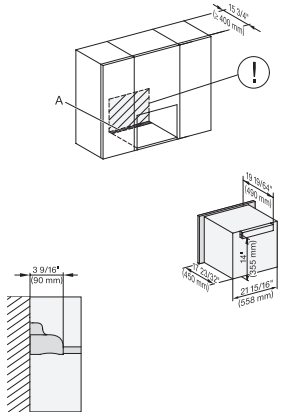

Built-in microwave oven, 24" width
in a design that is the perfect complement with controls on the top.

M7240TC(+EBA7848), Einbau, 30 Zoll, Proud, Oberschrank – Skizze – NA

M7240TC, Einbau, 30 Zoll, Proud, breite Front, Oberschrank – Skizze – NA

M7240TC(+EBA7848), Einbau, 30 Zoll, Proud, breite Front, Oberschrank – Skizze – NA

M7240TC(+EBA7848), Einbau, 30 Zoll, Proud, Oberschrank – Skizze – NA

A – Cut-out (4" x 28" / 100 mm x 720 mm) in the bottom of the cabinet for power cord and ventilation, ! – Electrical and water supplies are recommended to be placed in adjacent cabinetry, Additional cabinet depth is required when placing the electrical and water supplies behind the appliance., , E = Electric connection

M7240TC(+EBA7848), Einbau, 30 Zoll, Proud, breite Front, Oberschrank – Skizze – NA

A – Cut-out (4" x 28" / 100 mm x 720 mm) in the bottom of the cabinet for power cord and ventilation, ! – Electrical and water supplies are recommended to be placed in adjacent cabinetry, Additional cabinet depth is required when placing the electrical and water supplies behind the appliance., , E = Electric connection

M7240SC(+EBA7848), Seitenansicht, 30 Zoll, Flush, inset, Oberschrank – Skizze – NA

7/8" – 22* mm – Glass, 15/16" – 23.3** mm – Stainless steel

M7240TC, Einbau, 30 Zoll, Flush, inset, Oberschrank – Skizze – NA