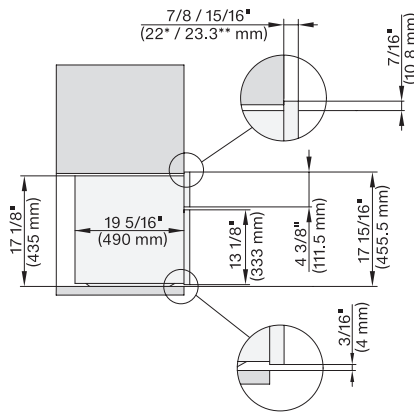

M7240TC(+EBA7848), Seitenansicht, 30 Zoll, Proud, Oberschrank – Skizze – NA

7/8" – 22* mm – Glass, 15/16" – 23.3** mm – Stainless steel