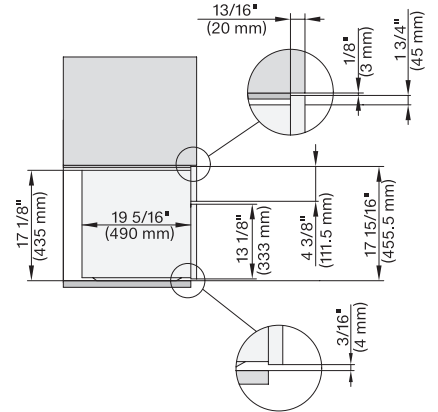

Built-in microwave oven, 24" width
in a design that is the perfect complement with controls on the top.

M7240TC(+EBA7848), Einbau, 30 Zoll, Proud, Oberschrank – Skizze – NA

M7240TC, Einbau, 30 Zoll, Proud, breite Front, Oberschrank – Skizze – NA

M7240TC(+EBA7848), Einbau, 30 Zoll, Proud, breite Front, Oberschrank – Skizze – NA

M7240TC(+EBA7848), Einbau, 30 Zoll, Proud, Oberschrank – Skizze – NA

A – Cut-out (4" x 28" / 100 mm x 720 mm) in the bottom of the cabinet for power cord and ventilation, ! – Electrical and water supplies are recommended to be placed in adjacent cabinetry, Additional cabinet depth is required when placing the electrical and water supplies behind the appliance., , E = Electric connection

M7240TC(+EBA7848), Einbau, 30 Zoll, Proud, breite Front, Oberschrank – Skizze – NA

A – Cut-out (4" x 28" / 100 mm x 720 mm) in the bottom of the cabinet for power cord and ventilation, ! – Electrical and water supplies are recommended to be placed in adjacent cabinetry, Additional cabinet depth is required when placing the electrical and water supplies behind the appliance., , E = Electric connection

M7240SC(+EBA7848), Seitenansicht, 30 Zoll, Flush, inset, Oberschrank – Skizze – NA

7/8" – 22* mm – Glass, 15/16" – 23.3** mm – Stainless steel

M7240TC, Einbau, 30 Zoll, Flush, inset, Oberschrank – Skizze – NA