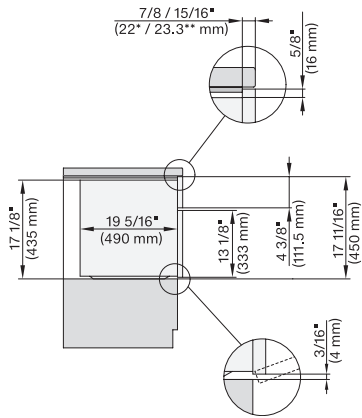

M 7240 TC AM

Built-in microwave oven, 24" width
in a design that is the perfect complement with controls on the top.

M7240TC, M7240TC+EBA7848, 30 Zoll, Proud, built-under

7/8" – 22* mm – Glass, 15/16" – 23.3** mm – Stainless steel