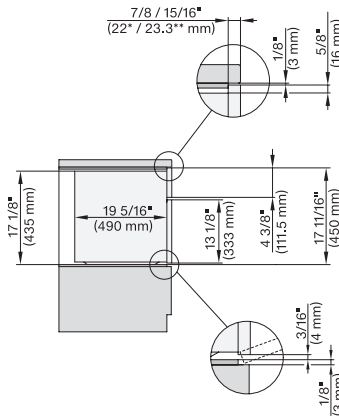

M 7240 TC AM

Built-in microwave oven, 24" width

in a design that is the perfect complement with controls on the top.

EAN: 4002516540618 / Material number: 11845600 /

Old Material Number: 24724040USA

Niche width max. in inches (mm)	22 3/8 (568)
Niche-independent venting	•
Niche height min. in inches (mm)	17 3/4 (450)
Niche height max. in inches (mm)	17 7/8 (452)
Niche depth in in. (mm)	550
Appliance dimensions (W x H x D) in inches (mm)	23 1/2 (595) x 18 (456) x 22 1/8 (560)
Appliance width in in. (mm)	23 1/2 (595)
Appliance height in in. (mm)	18 (456)
Appliance depth in in. (mm)	22 1/8 (560)
Weight in lbs. (kg)	63 (28.3)
Total connected load in kW	1.6
Length of power cord in in. (m)	2.10
Power Rating in V	120
Frequency in Hz	60
Fuse rating in A	15
Number of phases	1
Neutral conductor	Yes
Standard accessories	
Turntable	1
Available display languages	
Available display languages via MultiLingua	[?][?][?][?][?][?][?][?][?][?], [?][?], [?][?][?], deutsch, dansk, english, suomi, français, ελληνικά, italiano, [?][?][?], [?][?][?], hrvatski, bahasa malaysia, nederlands, norsk, polski, portuguais, română, русский, svenska, srpski, slovenčina, slovenščina, español, čeština, türkçe, українська, magyar

M 7240 TC AM

Built-in microwave oven, 24" width
in a design that is the perfect complement with controls on the top.

M7240TC(+EBA7848), side view, 30 Zoll, Flush Inset
7/8" – 22* mm – Glass, 15/16" – 23.3** mm – Stainless steel

M7240TC(+EBA7848), side view, 30 Zoll, Flush Inset, built-under
7/8" – 22* mm – Glass, 15/16" – 23.3** mm – Stainless steel

M7240TC Einbau, 30 Zoll, Flush inset
7/8" – 22* mm – Glass, 15/16" – 23.3** mm – Stainless steel

M7240TC+EBA7848, Einbau, 30 Zoll, Flush inset
7/8" – 22* mm – Glass, 15/16" – 23.3** mm – Stainless steel

M7x4xTC, Einbau, 30 Zoll, Flush inset, wide front
7/8" – 22* mm – Glass, 15/16" – 23.3** mm – Stainless steel