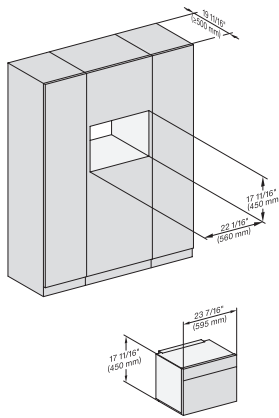

M7240(+EBA7848), Installation, 30 Zoll, Flush inset, wide front
A – Cut-out (4" x 28" / 100 mm x 720 mm) in the bottom of the cabinet for power cord and ventilation, – Electrical and water supplies are recommended to be placed in adjacent cabinetry, Additional cabinet depth is required when placing the electrical and water supplies behind the appliance., E = Electric connection

M7240TC, M7240TC+EBA7848, 30 Zoll, Proud
7/8" – 22* mm – Glass, 15/16" – 23.3** mm – Stainless steel

M 7240 TC AM

Built-in microwave oven, 24" width
in a design that is the perfect complement with controls on the top.

M7240TC, M7240TC+EBA7848, 30 Zoll, Proud, built-under

7/8" – 22* mm – Glass, 15/16" – 23.3** mm – Stainless steel

M7240TC, Einbau, 30 Zoll, Proud

M7240TC+EBA7848, Einbau, 30 Zoll, Proud

M7240TC, Einbau, 30 Zoll, Proud, wide front