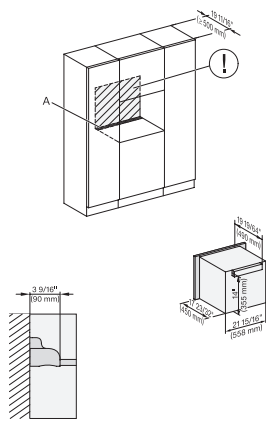

M7240(+EBA7848), Installation, 30 Zoll, Flush inset, wide front
A – Cut-out (4" x 28" / 100 mm x 720 mm) in the bottom of the cabinet for power cord and ventilation, – Electrical and water supplies are recommended to be placed in adjacent cabinetry, Additional cabinet depth is required when placing the electrical and water supplies behind the appliance., E = Electric connection

M7240TC+EBA7848, Einbau, 30 Zoll, Proud, wide front

M7240TC, Einbau, 30 Zoll, Proud, built-under

M7240TC+EBA7848, Einbau, 30 Zoll, Proud, built-under

M7240TC, Einbau, 30 Zoll, Proud, built-under, wide front

M7240TC+EBA7848, Einbau, 30 Zoll, Proud, built-under, wide front

M 7240 TC AM

Built-in microwave oven, 24" width
in a design that is the perfect complement with controls on the top.

M7240TC(+EBA7848), Installation, 30 Zoll, Proud

A – Cut-out (4" x 28" / 100 mm x 720 mm) in the bottom of the cabinet for power cord and ventilation, – Electrical and water supplies are recommended to be placed in adjacent cabinetry, Additional cabinet depth is required when placing the electrical and water supplies behind the appliance., E = Electric connection