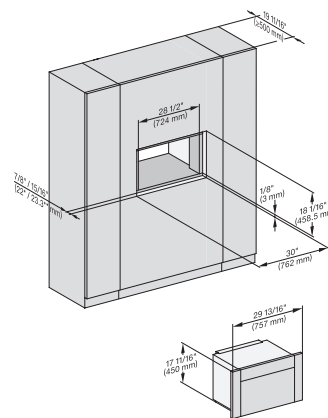

M 7240 TC AM

Built-in microwave oven, 24" width
in a design that is the perfect complement with controls on the top.

M7240TC(+EBA7848), side view, 30 Zoll, Flush Inset
7/8" – 22* mm – Glass, 15/16" – 23.3** mm – Stainless steel

M7240TC(+EBA7848), side view, 30 Zoll, Flush Inset, built-under
7/8" – 22* mm – Glass, 15/16" – 23.3** mm – Stainless steel

M7240TC Einbau, 30 Zoll, Flush inset
7/8" – 22* mm – Glass, 15/16" – 23.3** mm – Stainless steel

M7240TC+EBA7848, Einbau, 30 Zoll, Flush inset
7/8" – 22* mm – Glass, 15/16" – 23.3** mm – Stainless steel

M7x4xTC, Einbau, 30 Zoll, Flush inset, wide front
7/8" – 22* mm – Glass, 15/16" – 23.3** mm – Stainless steel

M7240TC+EBA7848, Einbau, 30 Zoll, Flush inset, wide front
7/8" – 22* mm – Glass, 15/16" – 23.3** mm – Stainless steel

M7240TC, Einbau, 30 Zoll, Flush inset, built-under
7/8" – 22* mm – Glass, 15/16" – 23.3** mm – Stainless steel