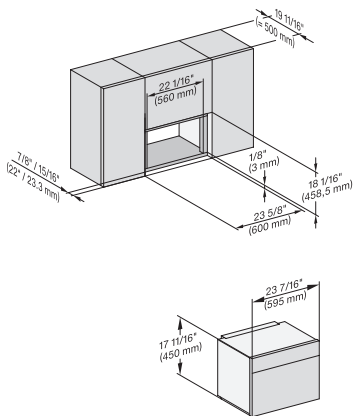

Built-in microwave oven, 24" width
in a design that is the perfect complement with controls on the top.

M7240TC(+EBA7848), Einbau, 30 Zoll, Proud, Oberschrank – Skizze – NA

M7240TC, Einbau, 30 Zoll, Proud, breite Front, Oberschrank – Skizze – NA

M7240TC(+EBA7848), Einbau, 30 Zoll, Proud, breite Front, Oberschrank – Skizze – NA

M7240TC(+EBA7848), Einbau, 30 Zoll, Proud, Oberschrank – Skizze – NA

A – Cut-out (4" x 28" / 100 mm x 720 mm) in the bottom of the cabinet for power cord and ventilation, ! – Electrical and water supplies are recommended to be placed in adjacent cabinetry, Additional cabinet depth is required when placing the electrical and water supplies behind the appliance., , E = Electric connection

M7240TC(+EBA7848), Einbau, 30 Zoll, Proud, breite Front, Oberschrank – Skizze – NA

A – Cut-out (4" x 28" / 100 mm x 720 mm) in the bottom of the cabinet for power cord and ventilation, ! – Electrical and water supplies are recommended to be placed in adjacent cabinetry, Additional cabinet depth is required when placing the electrical and water supplies behind the appliance., , E = Electric connection

M7240SC(+EBA7848), Seitenansicht, 30 Zoll, Flush, inset, Oberschrank – Skizze – NA

7/8" – 22* mm – Glass, 15/16" – 23.3** mm – Stainless steel

M7240TC, Einbau, 30 Zoll, Flush, inset, Oberschrank – Skizze – NA