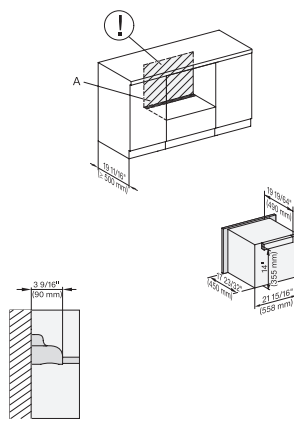

M7240TC+EBA7848, Einbau, 30 Zoll, Proud, built-under, wide front

M 7240 TC AM

Built-in microwave oven, 24" width
in a design that is the perfect complement with controls on the top.

M7240TC(+EBA7848), Installation, 30 Zoll, Proud

A – Cut-out (4" x 28" / 100 mm x 720 mm) in the bottom of the cabinet for power cord and ventilation, – Electrical and water supplies are recommended to be placed in adjacent cabinetry, Additional cabinet depth is required when placing the electrical and water supplies behind the appliance., E = Electric connection

M7x4xTC(+EBA7848), Installation, 30 Zoll, Proud, built-under

A – Cut-out (4" x 28" / 100 mm x 720 mm) in the bottom of the cabinet for power cord and ventilation, – Electrical and water supplies are recommended to be placed in adjacent cabinetry, Additional cabinet depth is required when placing the electrical and water supplies behind the appliance., E = Electric connection