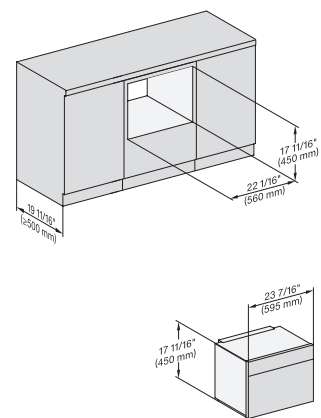

M7240TC, Einbau, 30 Zoll, Proud, built-under