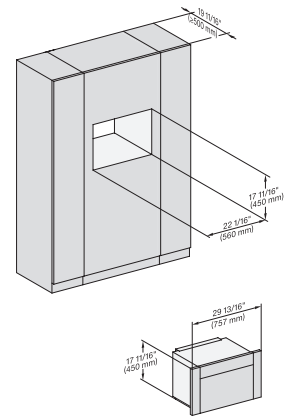

M7240(+EBA7848), Installation, 30 Zoll, Flush inset, wide front
A – Cut-out (4" x 28" / 100 mm x 720 mm) in the bottom of the cabinet for power cord and ventilation, – Electrical and water supplies are recommended to be placed in adjacent cabinetry, Additional cabinet depth is required when placing the electrical and water supplies behind the appliance., E = Electric connection

M7240TC, M7240TC+EBA7848, 30 Zoll, Proud
7/8" – 22* mm – Glass, 15/16" – 23.3** mm – Stainless steel

M 7240 TC AM

Built-in microwave oven, 24" width
in a design that is the perfect complement with controls on the top.

M7240TC, M7240TC+EBA7848, 30 Zoll, Proud, built-under

7/8" – 22* mm – Glass, 15/16" – 23.3** mm – Stainless steel

M7240TC, Einbau, 30 Zoll, Proud

M7240TC+EBA7848, Einbau, 30 Zoll, Proud

M7240TC, Einbau, 30 Zoll, Proud, wide front