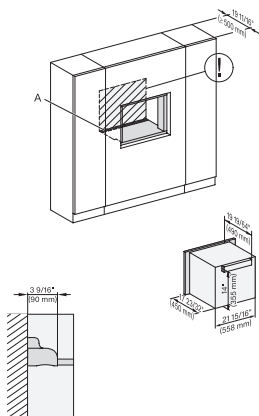

M7240TC+EBA7848, Einbau, 30 Zoll, Flush inset, built-under
7/8" – 22* mm – Glass, 15/16" – 23.3** mm – Stainless steel

M7240TC, Einbau, 30 Zoll, Flush Inset, built-under, wide front
7/8" – 22* mm – Glass, 15/16" – 23.3** mm – Stainless steel

M 7240 TC AM

Built-in microwave oven, 24" width
in a design that is the perfect complement with controls on the top.

M7240TC+EBA7848, Einbau, 30 Zoll, Flush inset, built-under, wide front
7/8" – 22* mm – Glass, 15/16" – 23.3** mm – Stainless steel

M7240(+EBA7848), Installation, 30 Zoll, Flush inset
A – Cut-out (4" x 28" / 100 mm x 720 mm) in the bottom of the cabinet for power cord and ventilation, – Electrical and water supplies are recommended to be placed in adjacent cabinetry, Additional cabinet depth is required when placing the electrical and water supplies behind the appliance., E = Electric connection

M7240(+EBA7848), Installation, 30 Zoll, Flush inset, built-under
A – Cut-out (4" x 28" / 100 mm x 720 mm) in the bottom of the cabinet for power cord and ventilation, – Electrical and water supplies are recommended to be placed in adjacent cabinetry, Additional cabinet depth is required when placing the electrical and water supplies behind the appliance., E = Electric connection