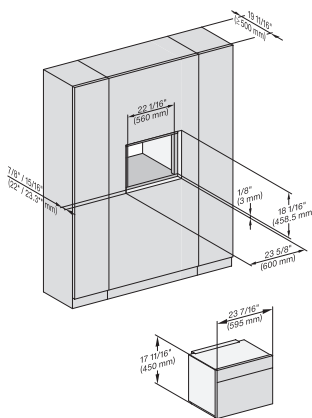

M 7240 TC AM

Built-in microwave oven, 24" width

in a design that is the perfect complement with controls on the top.

EAN: 4002516540618 / Material number: 11845600 /

Old Material Number: 24724040USA

Niche width max. in inches (mm)	22 3/8 (568)
Niche-independent venting	•
Niche height min. in inches (mm)	17 3/4 (450)
Niche height max. in inches (mm)	17 7/8 (452)
Niche depth in in. (mm)	550
Appliance dimensions (W x H x D) in inches (mm)	23 1/2 (595) x 18 (456) x 22 1/8 (560)
Appliance width in in. (mm)	23 1/2 (595)
Appliance height in in. (mm)	18 (456)
Appliance depth in in. (mm)	22 1/8 (560)
Weight in lbs. (kg)	63 (28.3)
Total connected load in kW	1.6
Length of power cord in in. (m)	2.10
Power Rating in V	120
Frequency in Hz	60
Fuse rating in A	15
Number of phases	1
Neutral conductor	Yes
Standard accessories	
Turntable	1
Available display languages	
Available display languages via MultiLingua	[?][?][?][?][?][?][?][?][?][?], [?][?], [?][?][?], deutsch, dansk, english, suomi, français, ελληνικά, italiano, [?][?][?], [?][?][?], hrvatski, bahasa malaysia, nederlands, norsk, polski, portuguais, română, русский, svenska, srpski, slovenčina, slovenščina, español, čeština, türkçe, українська, magyar

M 7240 TC AM

Built-in microwave oven, 24" width
in a design that is the perfect complement with controls on the top.

M7240TC(+EBA7848), side view, 30 Zoll, Flush Inset
7/8" – 22* mm – Glass, 15/16" – 23.3** mm – Stainless steel

M7240TC(+EBA7848), side view, 30 Zoll, Flush Inset, built-under
7/8" – 22* mm – Glass, 15/16" – 23.3** mm – Stainless steel

M7240TC Einbau, 30 Zoll, Flush inset
7/8" – 22* mm – Glass, 15/16" – 23.3** mm – Stainless steel

M7240TC+EBA7848, Einbau, 30 Zoll, Flush inset
7/8" – 22* mm – Glass, 15/16" – 23.3** mm – Stainless steel

M7x4xTC, Einbau, 30 Zoll, Flush inset, wide front
7/8" – 22* mm – Glass, 15/16" – 23.3** mm – Stainless steel