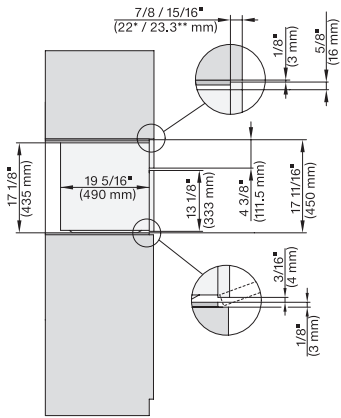

M 7240 TC AM

Built-in microwave oven, 24" width

in a design that is the perfect complement with controls on the top.

EAN: 4002516540618 / Material number: 11845600 /

Old Material Number: 24724040USA

Niche width max. in inches (mm)	22 3/8 (568)
Niche-independent venting	•
Niche height min. in inches (mm)	17 3/4 (450)
Niche height max. in inches (mm)	17 7/8 (452)
Niche depth in in. (mm)	550
Appliance dimensions (W x H x D) in inches (mm)	23 1/2 (595) x 18 (456) x 22 1/8 (560)
Appliance width in in. (mm)	23 1/2 (595)
Appliance height in in. (mm)	18 (456)
Appliance depth in in. (mm)	22 1/8 (560)
Weight in lbs. (kg)	63 (28.3)
Total connected load in kW	1.6
Length of power cord in in. (m)	2.10
Power Rating in V	120
Frequency in Hz	60
Fuse rating in A	15
Number of phases	1
Neutral conductor	Yes
Standard accessories	
Turntable	1
Available display languages	
Available display languages via MultiLingua	[?][?][?][?][?][?][?][?][?][?], [?][?], [?][?][?], deutsch, dansk, english, suomi, français, ελληνικά, italiano, [?][?][?], [?][?][?], hrvatski, bahasa malaysia, nederlands, norsk, polski, portuguais, română, русский, svenska, srpski, slovenčina, slovenščina, español, čeština, türkçe, українська, magyar

M 7240 TC AM

Built-in microwave oven, 24" width
in a design that is the perfect complement with controls on the top.

M7240TC(+EBA7848), side view, 30 Zoll, Flush Inset
7/8" – 22* mm – Glass, 15/16" – 23.3** mm – Stainless steel

M7240TC(+EBA7848), side view, 30 Zoll, Flush Inset, built-under
7/8" – 22* mm – Glass, 15/16" – 23.3** mm – Stainless steel

M7240TC Einbau, 30 Zoll, Flush inset
7/8" – 22* mm – Glass, 15/16" – 23.3** mm – Stainless steel

M7240TC+EBA7848, Einbau, 30 Zoll, Flush inset
7/8" – 22* mm – Glass, 15/16" – 23.3** mm – Stainless steel

M7x4xTC, Einbau, 30 Zoll, Flush inset, wide front
7/8" – 22* mm – Glass, 15/16" – 23.3** mm – Stainless steel