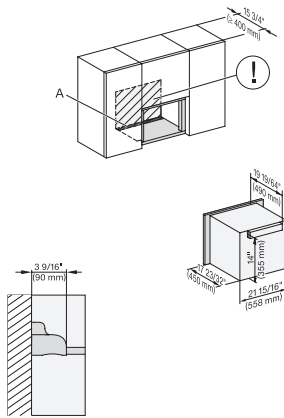

M7240SC(+EBA7848), Seitenansicht, 30 Zoll, Flush, inset, Oberschrank – Skizze – NA

7/8" – 22* mm – Glass, 15/16" – 23.3** mm – Stainless steel

M7240TC, Einbau, 30 Zoll, Flush, inset, Oberschrank – Skizze – NA

M7240SC(+EBA7848), Einbau, 30 Zoll, Flush, inset, Oberschrank – Skizze – NA

M7240TC, Einbau, 30 Zoll, Flush, inset, breite Front, Oberschrank – Skizze – NA

M 7240 TC AM

Built-in microwave oven, 24" width
in a design that is the perfect complement with controls on the top.

M7240SC(+EBA7848), Einbau, 30 Zoll, Flush, inset, breite Front, Oberschrank – Skizze – NA

M7240SC(+EBA7848), Installation, 30 Zoll, Flush, inset, Oberschrank – Skizze – NA

A – Cut-out (4" x 28" / 100 mm x 720 mm) in the bottom of the cabinet for power cord and ventilation, ! – Electrical and water supplies are recommended to be placed in adjacent cabinetry, Additional cabinet depth is required when placing the electrical and water supplies behind the appliance., , E = Electric connection

M7240SC(+EBA7848), Installation, 30 Zoll, Flush, inset, breite Front, Oberschrank – Skizze – NA

A – Cut-out (4" x 28" / 100 mm x 720 mm) in the bottom of the cabinet for power cord and ventilation, ! – Electrical and water supplies are recommended to be placed in adjacent cabinetry, Additional cabinet depth is required when placing the electrical and water supplies behind the appliance., , E = Electric connection