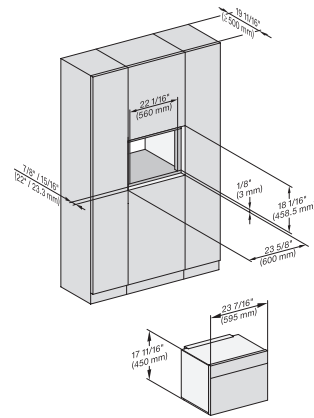

M 7240 TC AM

Built-in microwave oven, 24" width

in a design that is the perfect complement with controls on the top.

EAN: 4002516540618 / Material number: 11845600 /

Old Material Number: 24724040USA

Niche width max. in inches (mm)	22 3/8 (568)
Niche-independent venting	•
Niche height min. in inches (mm)	17 3/4 (450)
Niche height max. in inches (mm)	17 7/8 (452)
Niche depth in in. (mm)	550
Appliance dimensions (W x H x D) in inches (mm)	23 1/2 (595) x 18 (456) x 22 1/8 (560)
Appliance width in in. (mm)	23 1/2 (595)
Appliance height in in. (mm)	18 (456)
Appliance depth in in. (mm)	22 1/8 (560)
Weight in lbs. (kg)	63 (28.3)
Total connected load in kW	1.6
Length of power cord in in. (m)	2.10
Power Rating in V	120
Frequency in Hz	60
Fuse rating in A	15
Number of phases	1
Neutral conductor	Yes
Standard accessories	
Turntable	1
Available display languages	
Available display languages via MultiLingua	[?][?][?][?][?][?][?][?][?][?], [?][?], [?][?][?], deutsch, dansk, english, suomi, français, ελληνικά, italiano, [?][?][?], [?][?][?], hrvatski, bahasa malaysia, nederlands, norsk, polski, portuguais, română, русский, svenska, srpski, slovenčina, slovenščina, español, čeština, türkçe, українська, magyar

M 7240 TC AM

Built-in microwave oven, 24" width
in a design that is the perfect complement with controls on the top.

M7240TC(+EBA7848), side view, 30 Zoll, Flush Inset
7/8" – 22* mm – Glass, 15/16" – 23.3** mm – Stainless steel

M7240TC(+EBA7848), side view, 30 Zoll, Flush Inset, built-under
7/8" – 22* mm – Glass, 15/16" – 23.3** mm – Stainless steel

M7240TC Einbau, 30 Zoll, Flush inset
7/8" – 22* mm – Glass, 15/16" – 23.3** mm – Stainless steel

M7240TC+EBA7848, Einbau, 30 Zoll, Flush inset
7/8" – 22* mm – Glass, 15/16" – 23.3** mm – Stainless steel

M7x4xTC, Einbau, 30 Zoll, Flush inset, wide front
7/8" – 22* mm – Glass, 15/16" – 23.3** mm – Stainless steel