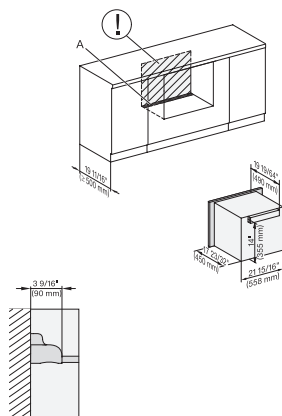

A – Cut-out (4" x 28" / 100 mm x 720 mm) in the bottom of the cabinet for power cord and ventilation, – Electrical and water supplies are recommended to be placed in adjacent cabinetry, Additional cabinet depth is required when placing the electrical and water supplies behind the appliance., E = Electric connection

M7x4xTC(+EBA7848), Installation, 30 Zoll, Proud, built-under

A – Cut-out (4" x 28" / 100 mm x 720 mm) in the bottom of the cabinet for power cord and ventilation, – Electrical and water supplies are recommended to be placed in adjacent cabinetry, Additional cabinet depth is required when placing the electrical and water supplies behind the appliance., E = Electric connection

M7240TC(+EBA7848), Installation, 30 Zoll, Proud, wide front

A – Cut-out (4" x 28" / 100 mm x 720 mm) in the bottom of the cabinet for power cord and ventilation, – Electrical and water supplies are recommended to be placed in adjacent cabinetry, Additional cabinet depth is required when placing the electrical and water supplies behind the appliance., E = Electric connection