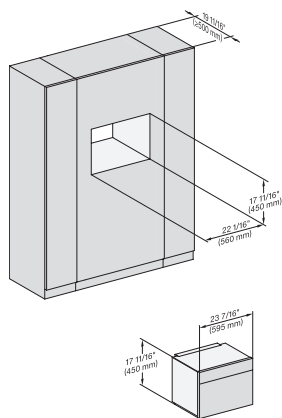

M7240(+EBA7848), Installation, 30 Zoll, Flush inset, wide front
A – Cut-out (4" x 28" / 100 mm x 720 mm) in the bottom of the cabinet for power cord and ventilation, – Electrical and water supplies are recommended to be placed in adjacent cabinetry, Additional cabinet depth is required when placing the electrical and water supplies behind the appliance., E = Electric connection

M7240TC, M7240TC+EBA7848, 30 Zoll, Proud
7/8" – 22* mm – Glass, 15/16" – 23.3** mm – Stainless steel

M 7240 TC AM

Built-in microwave oven, 24" width
in a design that is the perfect complement with controls on the top.

M7240TC, M7240TC+EBA7848, 30 Zoll, Proud, built-under

7/8" – 22* mm – Glass, 15/16" – 23.3** mm – Stainless steel

M7240TC, Einbau, 30 Zoll, Proud

M7240TC+EBA7848, Einbau, 30 Zoll, Proud

M7240TC, Einbau, 30 Zoll, Proud, wide front