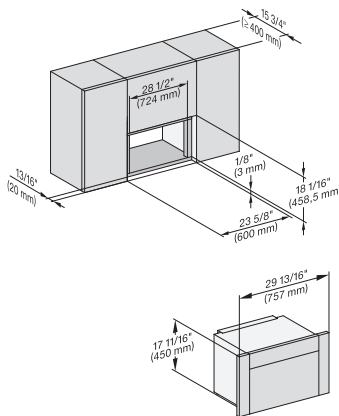

M7240TC(+EBA7848), Einbau, 30 Zoll, Proud, breite Front, Oberschrank – Skizze – NA

M7240TC(+EBA7848), Einbau, 30 Zoll, Proud, Oberschrank – Skizze – NA

A – Cut-out (4" x 28" / 100 mm x 720 mm) in the bottom of the cabinet for power cord and ventilation, ! – Electrical and water supplies are recommended to be placed in adjacent cabinetry, Additional cabinet depth is required when placing the electrical and water supplies behind the appliance., , E = Electric connection

M7240TC(+EBA7848), Einbau, 30 Zoll, Proud, breite Front, Oberschrank – Skizze – NA

A – Cut-out (4" x 28" / 100 mm x 720 mm) in the bottom of the cabinet for power cord and ventilation, ! – Electrical and water supplies are recommended to be placed in adjacent cabinetry, Additional cabinet depth is required when placing the electrical and water supplies behind the appliance., , E = Electric connection

M7240SC(+EBA7848), Seitenansicht, 30 Zoll, Flush, inset, Oberschrank – Skizze – NA

7/8" – 22* mm – Glass, 15/16" – 23.3** mm – Stainless steel

M7240TC, Einbau, 30 Zoll, Flush, inset, Oberschrank – Skizze – NA