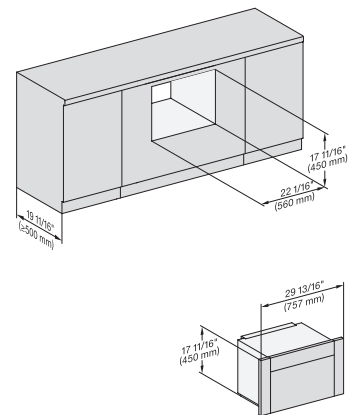

M7240TC+EBA7848, Einbau, 30 Zoll, Proud, wide front

M7240TC, Einbau, 30 Zoll, Proud, built-under

M7240TC+EBA7848, Einbau, 30 Zoll, Proud, built-under

M7240TC, Einbau, 30 Zoll, Proud, built-under, wide front

M7240TC+EBA7848, Einbau, 30 Zoll, Proud, built-under, wide front

M 7240 TC AM

Built-in microwave oven, 24" width
in a design that is the perfect complement with controls on the top.

M7240TC(+EBA7848), Installation, 30 Zoll, Proud

A – Cut-out (4" x 28" / 100 mm x 720 mm) in the bottom of the cabinet for power cord and ventilation, – Electrical and water supplies are recommended to be placed in adjacent cabinetry, Additional cabinet depth is required when placing the electrical and water supplies behind the appliance., E = Electric connection