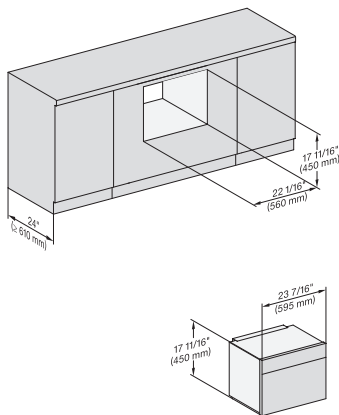

M7240TC, Einbau, 30 Zoll, Proud, built-under, wide front