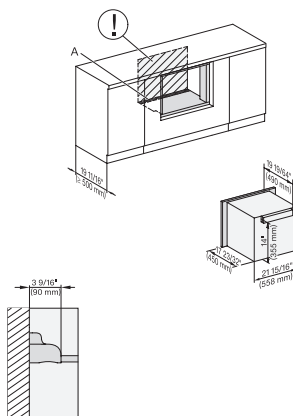

M7240(+EBA7848), Installation, 30 Zoll, Flush inset, wide front
A – Cut-out (4" x 28" / 100 mm x 720 mm) in the bottom of the cabinet for power cord and ventilation, – Electrical and water supplies are recommended to be placed in adjacent cabinetry, Additional cabinet depth is required when placing the electrical and water supplies behind the appliance., E = Electric connection