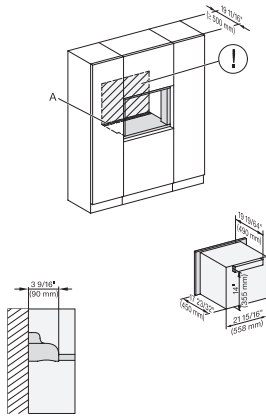

M7240TC+EBA7848, Einbau, 30 Zoll, Flush inset, wide front
7/8" – 22* mm – Glass, 15/16" – 23.3** mm – Stainless steel

M7240TC, Einbau, 30 Zoll, Flush inset, built-under
7/8" – 22* mm – Glass, 15/16" – 23.3** mm – Stainless steel

M7240TC+EBA7848, Einbau, 30 Zoll, Flush inset, built-under
7/8" – 22* mm – Glass, 15/16" – 23.3** mm – Stainless steel

M7240TC, Einbau, 30 Zoll, Flush Inset, built-under, wide front
7/8" – 22* mm – Glass, 15/16" – 23.3** mm – Stainless steel

M 7240 TC AM

Built-in microwave oven, 24" width
in a design that is the perfect complement with controls on the top.

M7240TC+EBA7848, Einbau, 30 Zoll, Flush inset, built-under, wide front
7/8" – 22* mm – Glass, 15/16" – 23.3** mm – Stainless steel

M7240(+EBA7848), Installation, 30 Zoll, Flush inset
A – Cut-out (4" x 28" / 100 mm x 720 mm) in the bottom of the cabinet for power cord and ventilation, – Electrical and water supplies are recommended to be placed in adjacent cabinetry, Additional cabinet depth is required when placing the electrical and water supplies behind the appliance., E = Electric connection