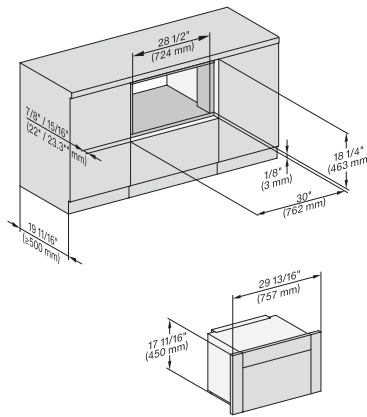

M7240TC(+EBA7848), side view, 30 Zoll, Flush Inset, built-under
7/8" – 22* mm – Glass, 15/16" – 23.3** mm – Stainless steel

M7240TC Einbau, 30 Zoll, Flush inset
7/8" – 22* mm – Glass, 15/16" – 23.3** mm – Stainless steel

M7240TC+EBA7848, Einbau, 30 Zoll, Flush inset
7/8" – 22* mm – Glass, 15/16" – 23.3** mm – Stainless steel

M7x4xTC, Einbau, 30 Zoll, Flush inset, wide front
7/8" – 22* mm – Glass, 15/16" – 23.3** mm – Stainless steel

M7240TC+EBA7848, Einbau, 30 Zoll, Flush inset, wide front
7/8" – 22* mm – Glass, 15/16" – 23.3** mm – Stainless steel

M7240TC, Einbau, 30 Zoll, Flush inset, built-under
7/8" – 22* mm – Glass, 15/16" – 23.3** mm – Stainless steel

M7240TC+EBA7848, Einbau, 30 Zoll, Flush inset, built-under
7/8" – 22* mm – Glass, 15/16" – 23.3** mm – Stainless steel

M7240TC, Einbau, 30 Zoll, Flush Inset, built-under, wide front
7/8" – 22* mm – Glass, 15/16" – 23.3** mm – Stainless steel