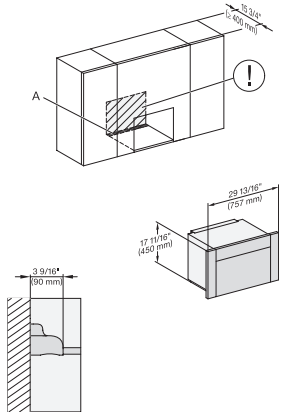

Built-in microwave oven, 24" width
in a design that is the perfect complement with controls on the top.

M7240TC(+EBA7848), Einbau, 30 Zoll, Proud, Oberschrank – Skizze – NA

M7240TC, Einbau, 30 Zoll, Proud, breite Front, Oberschrank – Skizze – NA

M7240TC(+EBA7848), Einbau, 30 Zoll, Proud, breite Front, Oberschrank – Skizze – NA

M7240TC(+EBA7848), Einbau, 30 Zoll, Proud, Oberschrank – Skizze – NA

A – Cut-out (4" x 28" / 100 mm x 720 mm) in the bottom of the cabinet for power cord and ventilation, ! – Electrical and water supplies are recommended to be placed in adjacent cabinetry, Additional cabinet depth is required when placing the electrical and water supplies behind the appliance., , E = Electric connection

M7240TC(+EBA7848), Einbau, 30 Zoll, Proud, breite Front, Oberschrank – Skizze – NA

A – Cut-out (4" x 28" / 100 mm x 720 mm) in the bottom of the cabinet for power cord and ventilation, ! – Electrical and water supplies are recommended to be placed in adjacent cabinetry, Additional cabinet depth is required when placing the electrical and water supplies behind the appliance., , E = Electric connection