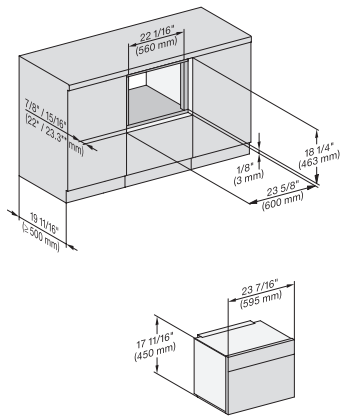

M 7240 TC AM

Built-in microwave oven, 24" width
in a design that is the perfect complement with controls on the top.

M7240TC(+EBA7848), side view, 30 Zoll, Flush Inset
7/8" – 22* mm – Glass, 15/16" – 23.3** mm – Stainless steel

M7240TC(+EBA7848), side view, 30 Zoll, Flush Inset, built-under
7/8" – 22* mm – Glass, 15/16" – 23.3** mm – Stainless steel

M7240TC Einbau, 30 Zoll, Flush inset
7/8" – 22* mm – Glass, 15/16" – 23.3** mm – Stainless steel

M7240TC+EBA7848, Einbau, 30 Zoll, Flush inset
7/8" – 22* mm – Glass, 15/16" – 23.3** mm – Stainless steel

M7x4xTC, Einbau, 30 Zoll, Flush inset, wide front
7/8" – 22* mm – Glass, 15/16" – 23.3** mm – Stainless steel

M7240TC+EBA7848, Einbau, 30 Zoll, Flush inset, wide front
7/8" – 22* mm – Glass, 15/16" – 23.3** mm – Stainless steel

M7240TC, Einbau, 30 Zoll, Flush inset, built-under
7/8" – 22* mm – Glass, 15/16" – 23.3** mm – Stainless steel