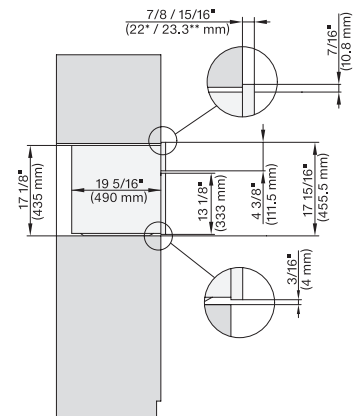

M7240TC, M7240TC+EBA7848, 30 Zoll, Proud
7/8" – 22* mm – Glass, 15/16" – 23.3** mm – Stainless steel