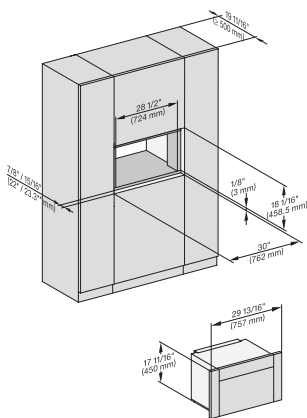

M 7240 TC AM

Built-in microwave oven, 24" width

in a design that is the perfect complement with controls on the top.

EAN: 4002516540618 / Material number: 11845600 /

Old Material Number: 24724040USA

Niche width max. in inches (mm)	22 3/8 (568)
Niche-independent venting	•
Niche height min. in inches (mm)	17 3/4 (450)
Niche height max. in inches (mm)	17 7/8 (452)
Niche depth in in. (mm)	550
Appliance dimensions (W x H x D) in inches (mm)	23 1/2 (595) x 18 (456) x 22 1/8 (560)
Appliance width in in. (mm)	23 1/2 (595)
Appliance height in in. (mm)	18 (456)
Appliance depth in in. (mm)	22 1/8 (560)
Weight in lbs. (kg)	63 (28.3)
Total connected load in kW	1.6
Length of power cord in in. (m)	2.10
Power Rating in V	120
Frequency in Hz	60
Fuse rating in A	15
Number of phases	1
Neutral conductor	Yes
Standard accessories	
Turntable	1
Available display languages	
Available display languages via MultiLingua	[?][?][?][?][?][?][?][?][?][?], [?][?], [?][?][?], deutsch, dansk, english, suomi, français, ελληνικά, italiano, [?][?][?], [?][?][?], hrvatski, bahasa malaysia, nederlands, norsk, polski, portuguais, română, русский, svenska, srpski, slovenčina, slovenščina, español, čeština, türkçe, українська, magyar

M 7240 TC AM

Built-in microwave oven, 24" width
in a design that is the perfect complement with controls on the top.

M7240TC(+EBA7848), side view, 30 Zoll, Flush Inset
7/8" – 22* mm – Glass, 15/16" – 23.3** mm – Stainless steel

M7240TC(+EBA7848), side view, 30 Zoll, Flush Inset, built-under
7/8" – 22* mm – Glass, 15/16" – 23.3** mm – Stainless steel

M7240TC Einbau, 30 Zoll, Flush inset
7/8" – 22* mm – Glass, 15/16" – 23.3** mm – Stainless steel

M7240TC+EBA7848, Einbau, 30 Zoll, Flush inset
7/8" – 22* mm – Glass, 15/16" – 23.3** mm – Stainless steel

M7x4xTC, Einbau, 30 Zoll, Flush inset, wide front
7/8" – 22* mm – Glass, 15/16" – 23.3** mm – Stainless steel