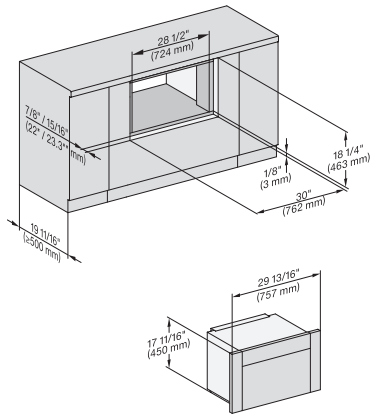

M 7240 TC AM

Built-in microwave oven, 24" width
in a design that is the perfect complement with controls on the top.

M7240TC+EBA7848, Einbau, 30 Zoll, Flush inset, built-under, wide front
7/8" – 22* mm – Glass, 15/16" – 23.3** mm – Stainless steel