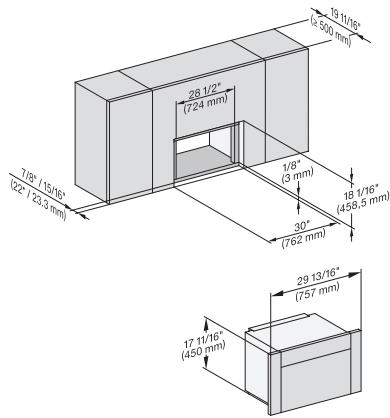

M7240TC(+EBA7848), Einbau, 30 Zoll, Proud, breite Front, Oberschrank – Skizze – NA

A – Cut-out (4" x 28" / 100 mm x 720 mm) in the bottom of the cabinet for power cord and ventilation, ! – Electrical and water supplies are recommended to be placed in adjacent cabinetry, Additional cabinet depth is required when placing the electrical and water supplies behind the appliance., , E = Electric connection

M7240SC(+EBA7848), Seitenansicht, 30 Zoll, Flush, inset, Oberschrank – Skizze – NA

7/8" – 22* mm – Glass, 15/16" – 23.3** mm – Stainless steel

M7240TC, Einbau, 30 Zoll, Flush, inset, Oberschrank – Skizze – NA

M7240SC(+EBA7848), Einbau, 30 Zoll, Flush, inset, Oberschrank – Skizze – NA

M7240TC, Einbau, 30 Zoll, Flush, inset, breite Front, Oberschrank – Skizze – NA

M 7240 TC AM

Built-in microwave oven, 24" width
in a design that is the perfect complement with controls on the top.

M7240SC(+EBA7848), Einbau, 30 Zoll, Flush, inset, breite Front, Oberschrank – Skizze – NA

M7240SC(+EBA7848), Installation, 30 Zoll, Flush, inset, Oberschrank – Skizze – NA

A – Cut-out (4" x 28" / 100 mm x 720 mm) in the bottom of the cabinet for power cord and ventilation, ! – Electrical and water supplies are recommended to be placed in adjacent cabinetry, Additional cabinet depth is required when placing the electrical and water supplies behind the appliance., , E = Electric connection