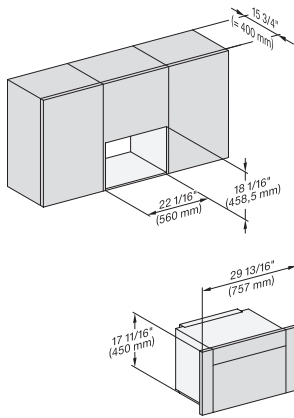

M7240TC(+EBA7848), Installation, 30 Zoll, Proud, built-under, wide front

A – Cut-out (4" x 28" / 100 mm x 720 mm) in the bottom of the cabinet for power cord and ventilation, – Electrical and water supplies are recommended to be placed in adjacent cabinetry, Additional cabinet depth is required when placing the electrical and water supplies behind the appliance., E = Electric connection

M7240TC(+EBA7848), Seitenansicht, 30 Zoll, Proud, Oberschrank – Skizze – NA

7/8" – 22* mm – Glass, 15/16" – 23.3** mm – Stainless steel

M7240TC, Einbau, 30 Zoll, Proud, Oberschrank – Skizze – NA

M 7240 TC AM

Built-in microwave oven, 24" width
in a design that is the perfect complement with controls on the top.

M7240TC(+EBA7848), Einbau, 30 Zoll, Proud, Oberschrank – Skizze – NA

M7240TC, Einbau, 30 Zoll, Proud, breite Front, Oberschrank – Skizze – NA

M7240TC(+EBA7848), Einbau, 30 Zoll, Proud, breite Front, Oberschrank – Skizze – NA

M7240TC(+EBA7848), Einbau, 30 Zoll, Proud, Oberschrank – Skizze – NA

A – Cut-out (4" x 28" / 100 mm x 720 mm) in the bottom of the cabinet for power cord and ventilation, ! – Electrical and water supplies are recommended to be placed in adjacent cabinetry, Additional cabinet depth is required when placing the electrical and water supplies behind the appliance., , E = Electric connection