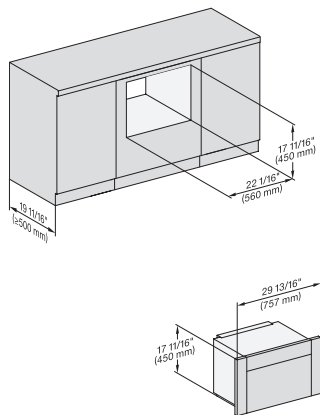

M7240TC+EBA7848, Einbau, 30 Zoll, Proud, built-under