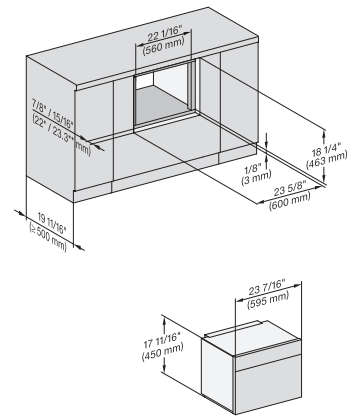

M7240TC(+EBA7848), side view, 30 Zoll, Flush Inset, built-under
7/8" – 22* mm – Glass, 15/16" – 23.3** mm – Stainless steel

M7240TC Einbau, 30 Zoll, Flush inset
7/8" – 22* mm – Glass, 15/16" – 23.3** mm – Stainless steel

M7240TC+EBA7848, Einbau, 30 Zoll, Flush inset
7/8" – 22* mm – Glass, 15/16" – 23.3** mm – Stainless steel

M7x4xTC, Einbau, 30 Zoll, Flush inset, wide front
7/8" – 22* mm – Glass, 15/16" – 23.3** mm – Stainless steel

M7240TC+EBA7848, Einbau, 30 Zoll, Flush inset, wide front
7/8" – 22* mm – Glass, 15/16" – 23.3** mm – Stainless steel

M7240TC, Einbau, 30 Zoll, Flush inset, built-under
7/8" – 22* mm – Glass, 15/16" – 23.3** mm – Stainless steel

M7240TC+EBA7848, Einbau, 30 Zoll, Flush inset, built-under
7/8" – 22* mm – Glass, 15/16" – 23.3** mm – Stainless steel

M7240TC, Einbau, 30 Zoll, Flush Inset, built-under, wide front
7/8" – 22* mm – Glass, 15/16" – 23.3** mm – Stainless steel