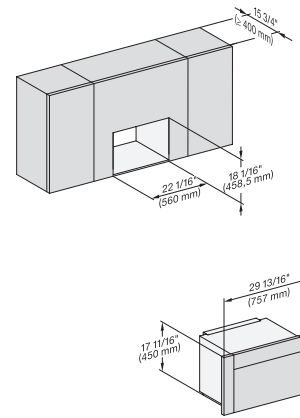

M7240TC(+EBA7848), Installation, 30 Zoll, Proud, built-under, wide front

A – Cut-out (4" x 28" / 100 mm x 720 mm) in the bottom of the cabinet for power cord and ventilation, – Electrical and water supplies are recommended to be placed in adjacent cabinetry, Additional cabinet depth is required when placing the electrical and water supplies behind the appliance., E = Electric connection

M7240TC(+EBA7848), Seitenansicht, 30 Zoll, Proud, Oberschrank – Skizze – NA

7/8" – 22* mm – Glass, 15/16" – 23.3** mm – Stainless steel

M7240TC, Einbau, 30 Zoll, Proud, Oberschrank – Skizze – NA

M 7240 TC AM

Built-in microwave oven, 24" width
in a design that is the perfect complement with controls on the top.

M7240TC(+EBA7848), Einbau, 30 Zoll, Proud, Oberschrank – Skizze – NA

M7240TC, Einbau, 30 Zoll, Proud, breite Front, Oberschrank – Skizze – NA

M7240TC(+EBA7848), Einbau, 30 Zoll, Proud, breite Front, Oberschrank – Skizze – NA

M7240TC(+EBA7848), Einbau, 30 Zoll, Proud, Oberschrank – Skizze – NA

A – Cut-out (4" x 28" / 100 mm x 720 mm) in the bottom of the cabinet for power cord and ventilation, ! – Electrical and water supplies are recommended to be placed in adjacent cabinetry, Additional cabinet depth is required when placing the electrical and water supplies behind the appliance., , E = Electric connection