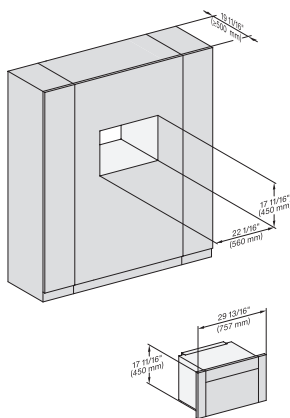

M7240TC, M7240TC+EBA7848, 30 Zoll, Proud
7/8" – 22* mm – Glass, 15/16" – 23.3** mm – Stainless steel

M 7240 TC AM

Built-in microwave oven, 24" width
in a design that is the perfect complement with controls on the top.

M7240TC, M7240TC+EBA7848, 30 Zoll, Proud, built-under

7/8" – 22* mm – Glass, 15/16" – 23.3** mm – Stainless steel

M7240TC, Einbau, 30 Zoll, Proud

M7240TC+EBA7848, Einbau, 30 Zoll, Proud

M7240TC, Einbau, 30 Zoll, Proud, wide front