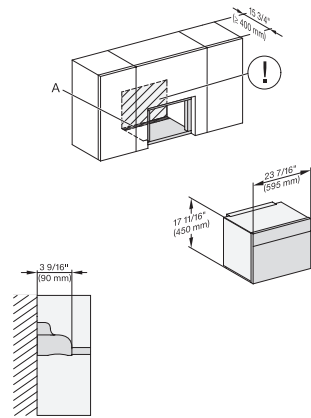

M7240SC(+EBA7848), Seitenansicht, 30 Zoll, Flush, inset, Oberschrank – Skizze – NA

7/8" – 22* mm – Glass, 15/16" – 23.3** mm – Stainless steel

M7240TC, Einbau, 30 Zoll, Flush, inset, Oberschrank – Skizze – NA

M7240SC(+EBA7848), Einbau, 30 Zoll, Flush, inset, Oberschrank – Skizze – NA

M7240TC, Einbau, 30 Zoll, Flush, inset, breite Front, Oberschrank – Skizze – NA

M 7240 TC AM

Built-in microwave oven, 24" width
in a design that is the perfect complement with controls on the top.

M7240SC(+EBA7848), Einbau, 30 Zoll, Flush, inset, breite Front, Oberschrank – Skizze – NA

M7240SC(+EBA7848), Installation, 30 Zoll, Flush, inset, Oberschrank – Skizze – NA

A – Cut-out (4" x 28" / 100 mm x 720 mm) in the bottom of the cabinet for power cord and ventilation, ! – Electrical and water supplies are recommended to be placed in adjacent cabinetry, Additional cabinet depth is required when placing the electrical and water supplies behind the appliance., , E = Electric connection

M7240SC(+EBA7848), Installation, 30 Zoll, Flush, inset, breite Front, Oberschrank – Skizze – NA

A – Cut-out (4" x 28" / 100 mm x 720 mm) in the bottom of the cabinet for power cord and ventilation, ! – Electrical and water supplies are recommended to be placed in adjacent cabinetry, Additional cabinet depth is required when placing the electrical and water supplies behind the appliance., , E = Electric connection