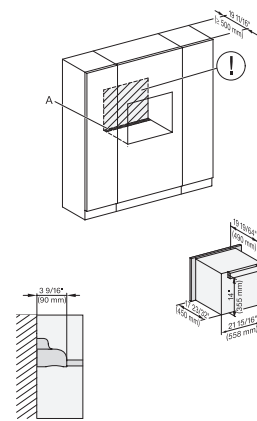

M7240TC+EBA7848, Einbau, 30 Zoll, Proud, built-under, wide front

M 7240 TC AM

Built-in microwave oven, 24" width
in a design that is the perfect complement with controls on the top.

M7240TC(+EBA7848), Installation, 30 Zoll, Proud

A – Cut-out (4" x 28" / 100 mm x 720 mm) in the bottom of the cabinet for power cord and ventilation, – Electrical and water supplies are recommended to be placed in adjacent cabinetry, Additional cabinet depth is required when placing the electrical and water supplies behind the appliance., E = Electric connection

M7x4xTC(+EBA7848), Installation, 30 Zoll, Proud, built-under

A – Cut-out (4" x 28" / 100 mm x 720 mm) in the bottom of the cabinet for power cord and ventilation, – Electrical and water supplies are recommended to be placed in adjacent cabinetry, Additional cabinet depth is required when placing the electrical and water supplies behind the appliance., E = Electric connection