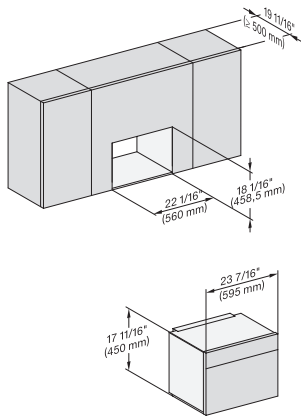

M7240TC(+EBA7848), Installation, 30 Zoll, Proud, built-under, wide front

A – Cut-out (4" x 28" / 100 mm x 720 mm) in the bottom of the cabinet for power cord and ventilation, – Electrical and water supplies are recommended to be placed in adjacent cabinetry, Additional cabinet depth is required when placing the electrical and water supplies behind the appliance., E = Electric connection

M7240TC(+EBA7848), Seitenansicht, 30 Zoll, Proud, Oberschrank – Skizze – NA

7/8" – 22* mm – Glass, 15/16" – 23.3** mm – Stainless steel

M7240TC, Einbau, 30 Zoll, Proud, Oberschrank – Skizze – NA

M 7240 TC AM

Built-in microwave oven, 24" width
in a design that is the perfect complement with controls on the top.

M7240TC(+EBA7848), Einbau, 30 Zoll, Proud, Oberschrank – Skizze – NA

M7240TC, Einbau, 30 Zoll, Proud, breite Front, Oberschrank – Skizze – NA

M7240TC(+EBA7848), Einbau, 30 Zoll, Proud, breite Front, Oberschrank – Skizze – NA

M7240TC(+EBA7848), Einbau, 30 Zoll, Proud, Oberschrank – Skizze – NA

A – Cut-out (4" x 28" / 100 mm x 720 mm) in the bottom of the cabinet for power cord and ventilation, ! – Electrical and water supplies are recommended to be placed in adjacent cabinetry, Additional cabinet depth is required when placing the electrical and water supplies behind the appliance., , E = Electric connection