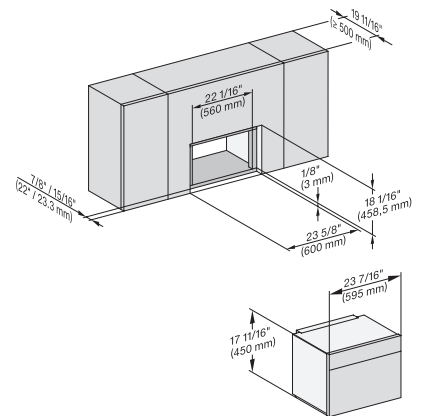

M7240TC(+EBA7848), Einbau, 30 Zoll, Proud, breite Front, Oberschrank – Skizze – NA

A – Cut-out (4" x 28" / 100 mm x 720 mm) in the bottom of the cabinet for power cord and ventilation, ! – Electrical and water supplies are recommended to be placed in adjacent cabinetry, Additional cabinet depth is required when placing the electrical and water supplies behind the appliance., , E = Electric connection

M7240SC(+EBA7848), Seitenansicht, 30 Zoll, Flush, inset, Oberschrank – Skizze – NA

7/8" – 22* mm – Glass, 15/16" – 23.3** mm – Stainless steel

M7240TC, Einbau, 30 Zoll, Flush, inset, Oberschrank – Skizze – NA

M7240SC(+EBA7848), Einbau, 30 Zoll, Flush, inset, Oberschrank – Skizze – NA

M7240TC, Einbau, 30 Zoll, Flush, inset, breite Front, Oberschrank – Skizze – NA

M 7240 TC AM

Built-in microwave oven, 24" width
in a design that is the perfect complement with controls on the top.

M7240SC(+EBA7848), Einbau, 30 Zoll, Flush, inset, breite Front, Oberschrank – Skizze – NA

M7240SC(+EBA7848), Installation, 30 Zoll, Flush, inset, Oberschrank – Skizze – NA

A – Cut-out (4" x 28" / 100 mm x 720 mm) in the bottom of the cabinet for power cord and ventilation, ! – Electrical and water supplies are recommended to be placed in adjacent cabinetry, Additional cabinet depth is required when placing the electrical and water supplies behind the appliance., , E = Electric connection