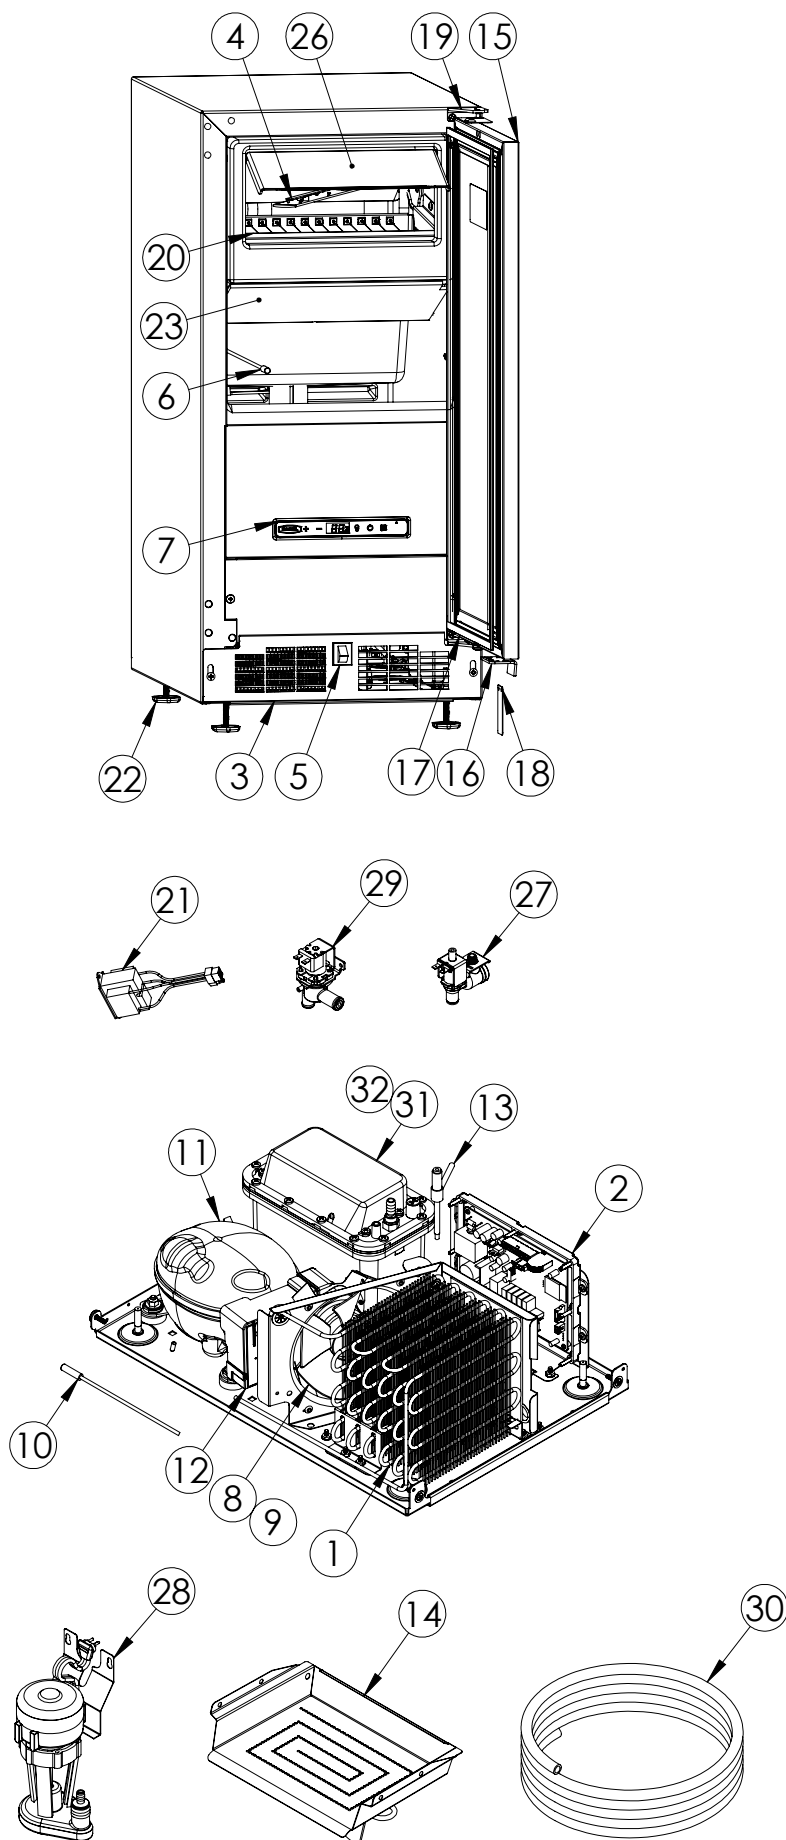

Service Parts List

marvelrefrigeration.com
616-754-5601

MACL215-IS01B		
ITEM	DESCRIPTION	MARVEL P/N
1	CONDENSER ASSEMBLY	S41013912
2	MAIN CONTROL BOARD KIT	90-54002-54
3	GRILLE	S41015692-BLK
4	LED STRIP WHITE	S68100
5	BLACK ROCKER LIGHT SWITCH	42246922
6	THERMISTOR ASSEMBLY	S68092
7	UI DISPLAY KIT-MARVEL	S68167-01
8	CONDENSER FAN MOTOR	42248161
9	CONDENSER FAN BLADE	42248160
10	CONDENSER SENSOR	90-54013-00
11	COMPRESSOR ASSEMBLY	90-54006-00
12	INVERTER-COMPRESSOR	90-54063-00
13	HOT GAS VALVE	42249497
14	EVAPORATOR ASSEMBLY	42249569
15	DOOR ASSEMBLY	90-54051-00
16	DOOR STOP	S41015708-BLK
17	DOOR GASKET	S31580-071
18	STRIKER PLATE	S41015709-BLK
19	HINGE KIT	90-54007-01
20	GRID CUTTER	42249542
21	GRID CUTTER TRANSFORMER	S41050610
22	LEG LEVELERS (4)	42243808
23	ICE DEFLECTOR	90-54113-00
24	ICE DEFLECTOR SERVICE KIT *	90-54000-00
25	POWER CORD *	S41050606
26	ICE MACHINE ACCESS DOOR	90-54004-00
27	WATER SUPPLY VALVE	S41014084
28	CIRCULATION PUMP	42242980
29	DRAIN VALVE	42249456
30	CORRUGATED HOSE	42249531
31	DRAIN PUMP CONVERSION KIT	42249508
32	DRAIN PUMP REPLACEMENT KIT	42249509
33	CLEAR ICE MACHINE CLEANER *	S41013789

* NOT PICTURED