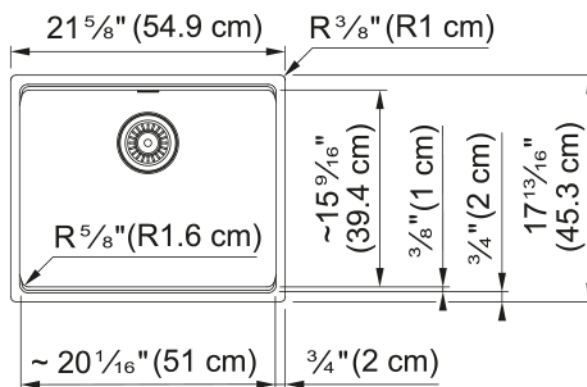

## Maris Undermount Sink - MAG11020-CHA | 125.0710.339

21.63-in. x 17.81-in. Champagne Fraganite Single Bowl Kitchen Sink. Maris sinks are equipped with deep capacity bowls that can easily fit baking trays, pots, and pans to be washed with maximum ease. With our easy-to-use integrated ledge system, you'll accomplish more with your sink while making the most of your surrounding counter space. The rear drain maximizes the usable surface of the bowl and creates extra cabinet space beneath the sink. Maris Fraganite sinks are scratch-resistant, fade-resistant, and impact resistant and will retain their new appearance for years.

### Product Dimensions

Length (right to left)	21.614
Width (front to back)	17.835
Large bowl size: right to left	20.079
Large bowl size: front to back	15.512
Large bowl: depth	9.488

### Installation

Minimum cabinet size	24"
----------------------	-----