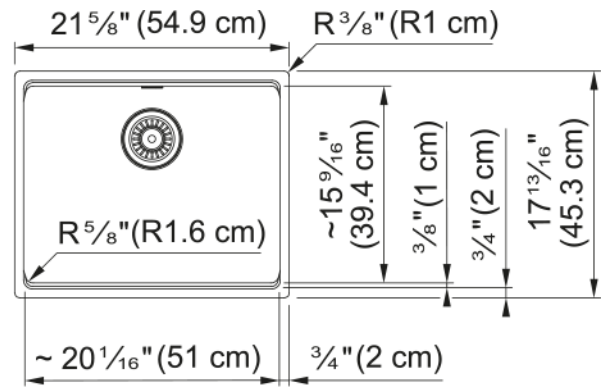

Maris Undermount Sink - MAG11020-MBK | 125.0710.340

21.63-in. x 17.81-in. Matte Black Franganite Single Bowl Kitchen Sink. Maris sinks are equipped with deep capacity bowls that can easily fit baking trays, pots, and pans to be washed with maximum ease. With our easy-to-use integrated ledge system, you'll accomplish more with your sink while making the most of your surrounding counter space. The rear drain maximizes the usable surface of the bowl and creates extra cabinet space beneath the sink. Maris Franganite sinks are scratch-resistant, fade-resistant, and impact resistant and will retain their new appearance for years.

Aspect

Sink type	Sink
Type of material	Granite
Number of bowls	1
Color	Matte black
Surface finish	None

Product Dimensions

Length (right to left)	21.614
Width (front to back)	17.835
Large bowl size: right to left	20.079
Large bowl size: front to back	15.512
Large bowl: depth	9.488

Installation

Minimum cabinet size	24"

Product specifications

Installation type	Undermount
Drain hole	3 1/2"
Position of drainer	No drainer

Product identification

Product brand	FRANKE
Collection	Maris
Certified by	IAPMO

Features

Drainers number	No drainer
Product reversibility	No
Faucet ledge	No