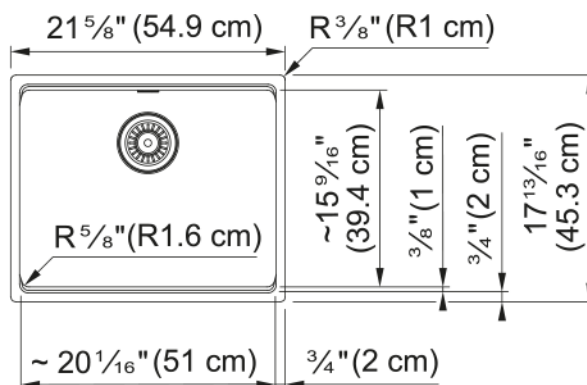

Maris Undermount Sink - MAG11020-MOC | 125.0710.341

21.63-in. x 17.81-in. Mocha Fraganite Single Bowl Kitchen Sink. Maris sinks are equipped with deep capacity bowls that can easily fit baking trays, pots, and pans to be washed with maximum ease. With our easy-to-use integrated ledge system, you'll accomplish more with your sink while making the most of your surrounding counter space. The rear drain maximizes the usable surface of the bowl and creates extra cabinet space beneath the sink. Maris Fraganite sinks are scratch-resistant, fade-resistant, and impact resistant and will retain their new appearance for years.

Aspect

Sink type	Sink
Type of material	Granite
Number of bowls	1
Color	Mocha
Surface finish	None

Product Dimensions

Length (right to left)	21.614
Width (front to back)	17.835
Large bowl size: right to left	20.079
Large bowl size: front to back	15.512
Large bowl: depth	9.488

Installation

Minimum cabinet size	24"
----------------------	-----

Product specifications

Installation type	Undermount
Drain hole	3 1/2"
Position of drainer	No drainer

Product identification

Product brand	FRANKE
Collection	Maris
Certified by	IAPMO