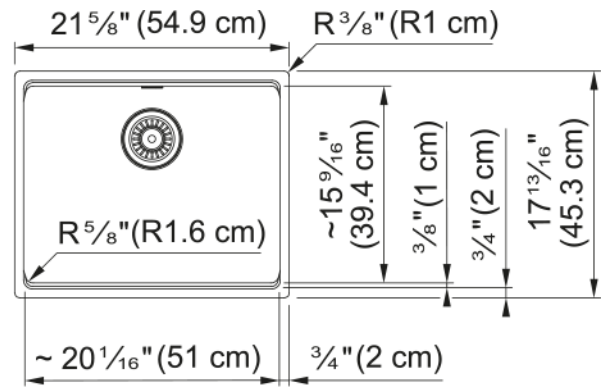

## Maris Undermount Sink - MAG11020-ONY | 125.0710.343

21.63-in. x 17.81-in. Onyx Fraganite Single Bowl Kitchen Sink. Maris sinks are equipped with deep capacity bowls that can easily fit baking trays, pots, and pans to be washed with maximum ease. With our easy-to-use integrated ledge system, you'll accomplish more with your sink while making the most of your surrounding counter space. The rear drain maximizes the usable surface of the bowl and creates extra cabinet space beneath the sink. Maris Fraganite sinks are scratch-resistant, fade-resistant, and impact resistant and will retain their new appearance for years.

### Product Dimensions

Length (right to left)	21.614
Width (front to back)	17.835
Large bowl size: right to left	20.079
Large bowl size: front to back	15.512
Large bowl: depth	9.488

### Installation

Minimum cabinet size	24"
----------------------	-----

### Product specifications

Installation type	Undermount
Drain hole	3 1/2"
Position of drainer	No drainer