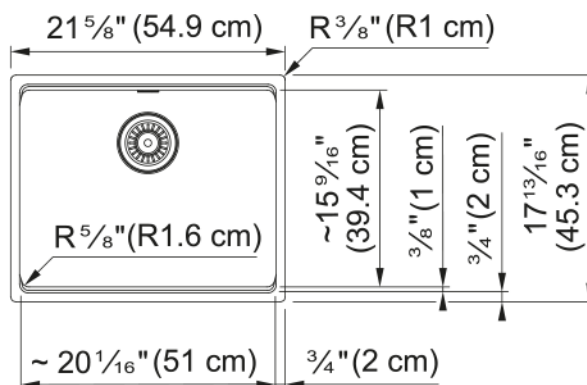

Maris Undermount Sink - MAG11020-PWT | 125.0710.345

21.63-in. x 17.81-in. Polar White Fraganite Single Bowl Kitchen Sink. Maris sinks are equipped with deep capacity bowls that can easily fit baking trays, pots, and pans to be washed with maximum ease. With our easy-to-use integrated ledge system, you'll accomplish more with your sink while making the most of your surrounding counter space. The rear drain maximizes the usable surface of the bowl and creates extra cabinet space beneath the sink. Maris Fraganite sinks are scratch-resistant, fade-resistant, and impact resistant and will retain their new appearance for years.

Aspect

Sink type	Sink
Type of material	Granite
Number of bowls	1
Color	Polar white
Surface finish	None

Product Dimensions

Length (right to left)	21.614
Width (front to back)	17.835
Large bowl size: right to left	20.079
Large bowl size: front to back	15.512
Large bowl: depth	9.488

Installation

Minimum cabinet size	24"
----------------------	-----

Product specifications

Installation type	Undermount
Drain hole	3 1/2"
Position of drainer	No drainer

Product identification

Product brand	FRANKE
Collection	Maris
Certified by	IAPMO