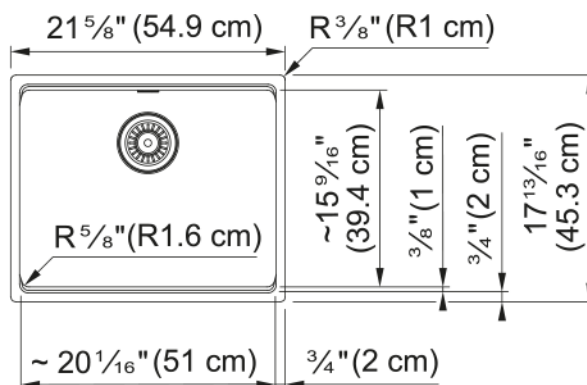

## Maris Undermount Sink - MAG11020-SHG | 125.0710.350

21.63-in. x 17.81-in. Stone Grey Fraganite Single Bowl Kitchen Sink. Maris sinks are equipped with deep capacity bowls that can easily fit baking trays, pots, and pans to be washed with maximum ease. With our easy-to-use integrated ledge system, you'll accomplish more with your sink while making the most of your surrounding counter space. The rear drain maximizes the usable surface of the bowl and creates extra cabinet space beneath the sink. Maris Fraganite sinks are scratch-resistant, fade-resistant, and impact resistant and will retain their new appearance for years.

### Product Dimensions

Length (right to left)	21.614
Width (front to back)	17.835
Large bowl size: right to left	20.079
Large bowl size: front to back	15.512
Large bowl: depth	9.488

### Installation

Minimum cabinet size	24"
----------------------	-----