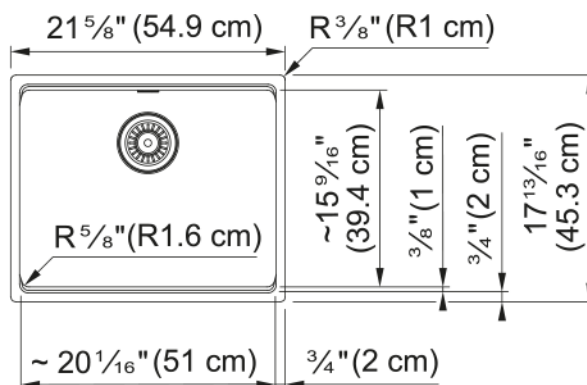

Maris Undermount Sink - MAG11020-SLG | 125.0713.102

21.63-in. x 17.81-in. Slate Fraganite Single Bowl Kitchen Sink. Maris sinks are equipped with deep capacity bowls that can easily fit baking trays, pots, and pans to be washed with maximum ease. With our easy-to-use integrated ledge system, you'll accomplish more with your sink while making the most of your surrounding counter space. The rear drain maximizes the usable surface of the bowl and creates extra cabinet space beneath the sink. Maris Fraganite sinks are scratch-resistant, fade-resistant, and impact resistant and will retain their new appearance for years.

Aspect

Sink type	Sink
Type of material	Granite
Number of bowls	1
Color	Slate grey
Surface finish	None

Product Dimensions

Length (right to left)	21.614
Width (front to back)	17.835
Large bowl size: right to left	20.079
Large bowl size: front to back	15.512
Large bowl: depth	9.488

Installation

Minimum cabinet size	24"
----------------------	-----

Product specifications

Installation type	Undermount
Drain hole	3 1/2"
Position of drainer	No drainer

Product identification

Product brand	FRANKE
Collection	Maris
Certified by	IAPMO