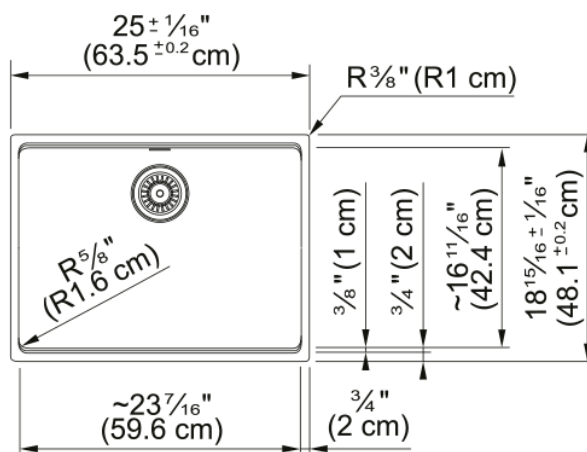

## Maris Undermount Sink - MAG11023ADA-CHA | 125.0687.036

25.0-in. x 18.94-in. Champagne Fraganite Single Bowl Kitchen Sink. This sink has a 5-in shallow, ADA-compliant bowl depth and rear drain placement and creates an accessible work area for individuals with limited mobility. With our easy-to-use integrated ledge system, you'll accomplish more with your sink while making the most of your surrounding counter space. The rear drain maximizes the usable surface of the bowl and creates extra cabinet space beneath the sink. Maris Fraganite sinks are scratch-resistant, fade-resistant, and impact resistant and will retain their new appearance for years.

### Product Dimensions

Length (right to left)	25.008
Width (front to back)	18.937
Large bowl size: right to left	23.465
Large bowl size: front to back	16.614
Large bowl: depth	5

### Installation

Minimum cabinet size	30"
----------------------	-----

### Product specifications

Installation type	Undermount
Drain hole	3 1/2"
Position of drainer	No drainer