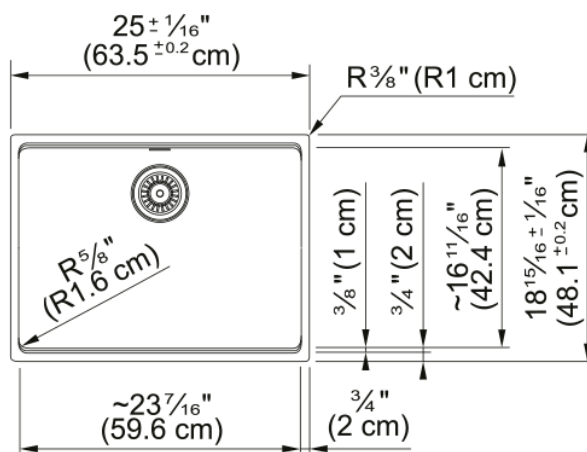

Maris Undermount Sink - MAG11023ADA-MBK | 125.0687.037

25.0-in. x 18.94-in. Matte Black Fraganite Single Bowl Kitchen Sink. This sink has a 5-in shallow, ADA-compliant bowl depth and rear drain placement and creates an accessible work area for individuals with limited mobility. With our easy-to-use integrated ledge system, you'll accomplish more with your sink while making the most of your surrounding counter space. The rear drain maximizes the usable surface of the bowl and creates extra cabinet space beneath the sink. Maris Fraganite sinks are scratch-resistant, fade-resistant, and impact resistant and will retain their new appearance for years.

Aspect

Sink type	Sink
Type of material	Granite
Number of bowls	1
Color	Matte black
Surface finish	None

Product Dimensions

Length (right to left)	25.008
Width (front to back)	18.937
Large bowl size: right to left	23.465
Large bowl size: front to back	16.614
Large bowl: depth	5

Installation

Minimum cabinet size	30"
----------------------	-----

Product specifications

Installation type	Undermount
Drain hole	3 1/2"
Position of drainer	No drainer

Product identification

Product brand	FRANKE
Product family	Maris
Collection	Maris
Certified by	IAPMO