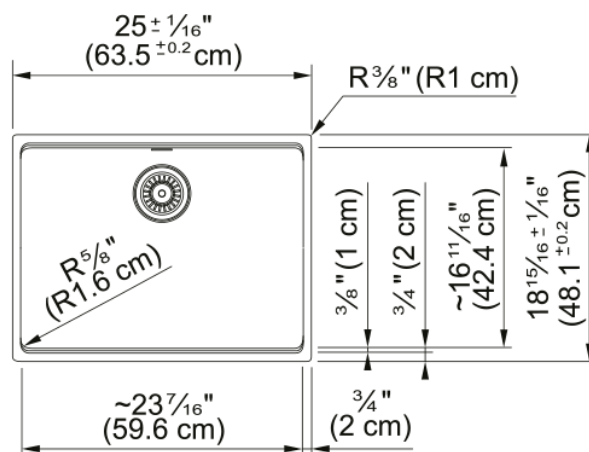

Maris Undermount Sink - MAG11023ADA-MOC | 125.0687.038

25.0-in. x 18.94-in. Mocha Fraganite Single Bowl Kitchen Sink. This sink has a 5-in shallow, ADA-compliant bowl depth and rear drain placement and creates an accessible work area for individuals with limited mobility. With our easy-to-use integrated ledge system, you'll accomplish more with your sink while making the most of your surrounding counter space. The rear drain maximizes the usable surface of the bowl and creates extra cabinet space beneath the sink. Maris Fraganite sinks are scratch-resistant, fade-resistant, and impact resistant and will retain their new appearance for years.

Aspect

Sink type	Sink
Type of material	Granite
Number of bowls	1
Color	Mocha
Surface finish	None

Product Dimensions

Length (right to left)	25.008
Width (front to back)	18.937
Large bowl size: right to left	23.465
Large bowl size: front to back	16.614
Large bowl: depth	5

Installation

Minimum cabinet size	30"
----------------------	-----

Product specifications

Installation type	Undermount
Drain hole	3 1/2"
Position of drainer	No drainer

Product identification

Product brand	FRANKE
Product family	Maris
Collection	Maris
Certified by	IAPMO