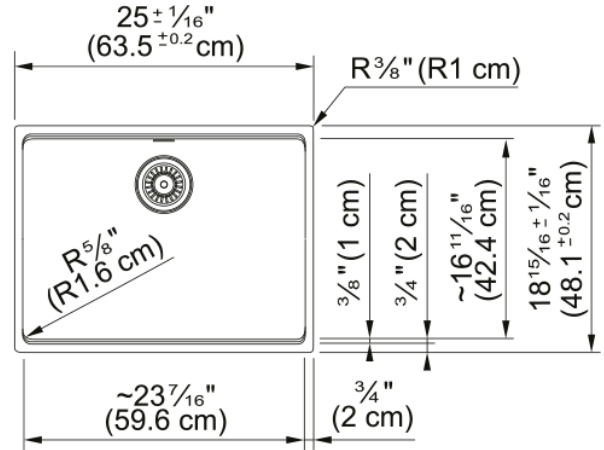

Maris Undermount Sink - MAG11023ADA-ONY | 125.0687.039

25.0-in. x 18.94-in. Onyx Fraganite Single Bowl Kitchen Sink. This sink has a 5-in shallow, ADA-compliant bowl depth and rear drain placement and creates an accessible work area for individuals with limited mobility. With our easy-to-use integrated ledge system, you'll accomplish more with your sink while making the most of your surrounding counter space. The rear drain maximizes the usable surface of the bowl and creates extra cabinet space beneath the sink. Maris Fraganite sinks are scratch-resistant, fade-resistant, and impact resistant and will retain their new appearance for years.

Aspect

Sink type	Sink
Type of material	Granite
Number of bowls	1
Color	Onyx
Surface finish	None

Product Dimensions

Length (right to left)	25.008
Width (front to back)	18.937
Large bowl size: right to left	23.465
Large bowl size: front to back	16.614
Large bowl: depth	5

Installation

Minimum cabinet size	30"
----------------------	-----

Product specifications

Installation type	Undermount
Drain hole	3 1/2"
Position of drainer	No drainer

Product identification

Product brand	FRANKE
Product family	Maris
Collection	Maris
Certified by	IAPMO